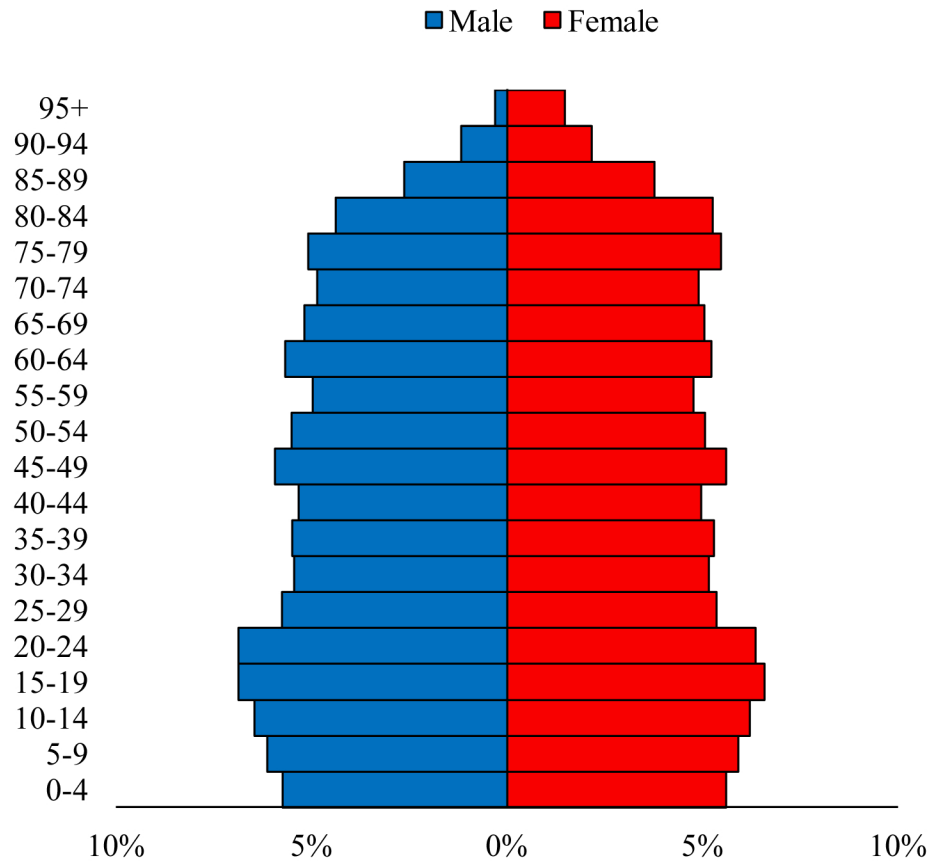

Population Pyramids of Ohio by County

Seneca County Projected Population Pyramid, 2040

Ohio Projected Population Pyramid, 2040

Go to: <http://scripps.muohio.edu/content/population-pyramids-ohio-county-2010-2050> to download individual population pyramids (PDF, J-PEG, TIFF formats available).

Note: Population pyramids display % of populations by 5 years age groups.

Citation: Mehdizadeh, S., Ritchey, P. N., Tipsuk, P., & Yamashita, T. (2012). Population Pyramids of Ohio by County. Scripps Gerontology Center, Miami University, Oxford, OH.