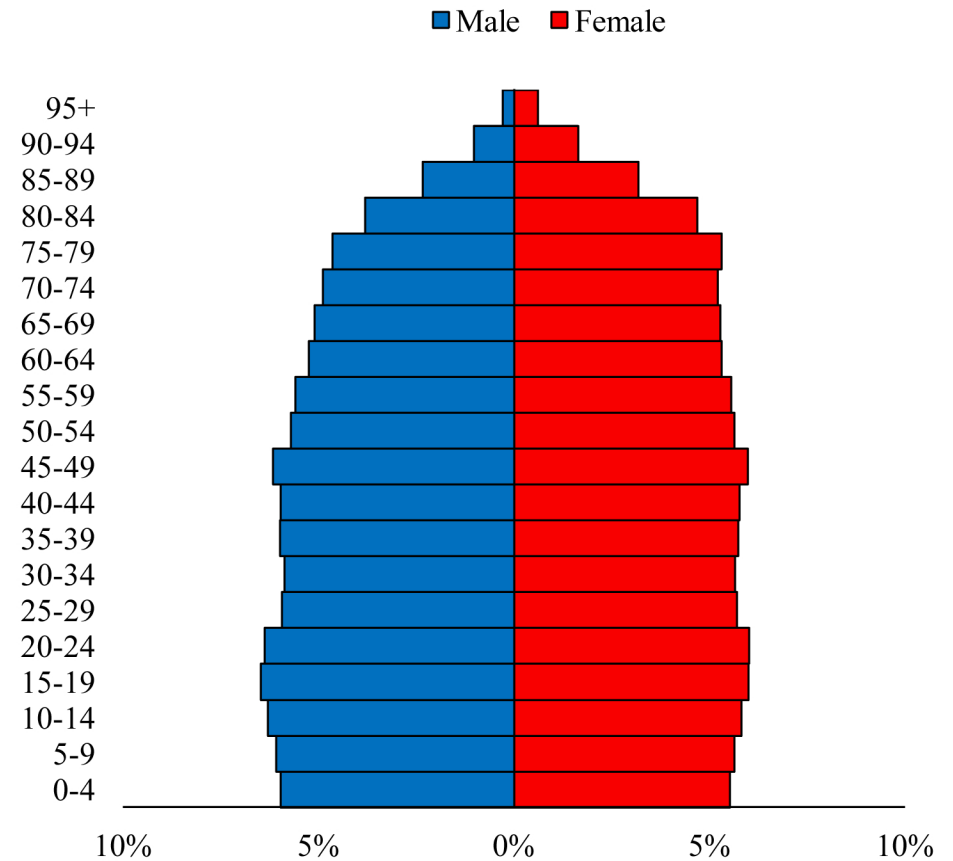

Population Pyramids of Ohio by County

Seneca County Projected Population Pyramid, 2040

Ohio Projected Population Pyramid, 2040

Go to: <http://scripps.muohio.edu/content/population-pyramids-ohio-county-2010-2050> to download individual population pyramids (PDF, J-PEG, TIFF formats available).

Note: Population pyramids display % of populations by 5 years age groups.

Citation: Mehdizadeh, S., Ritchey, P. N., Tipsuk, P., & Yamashita, T. (2012). Population Pyramids of Ohio by County. Scripps Gerontology Center, Miami University, Oxford, OH.