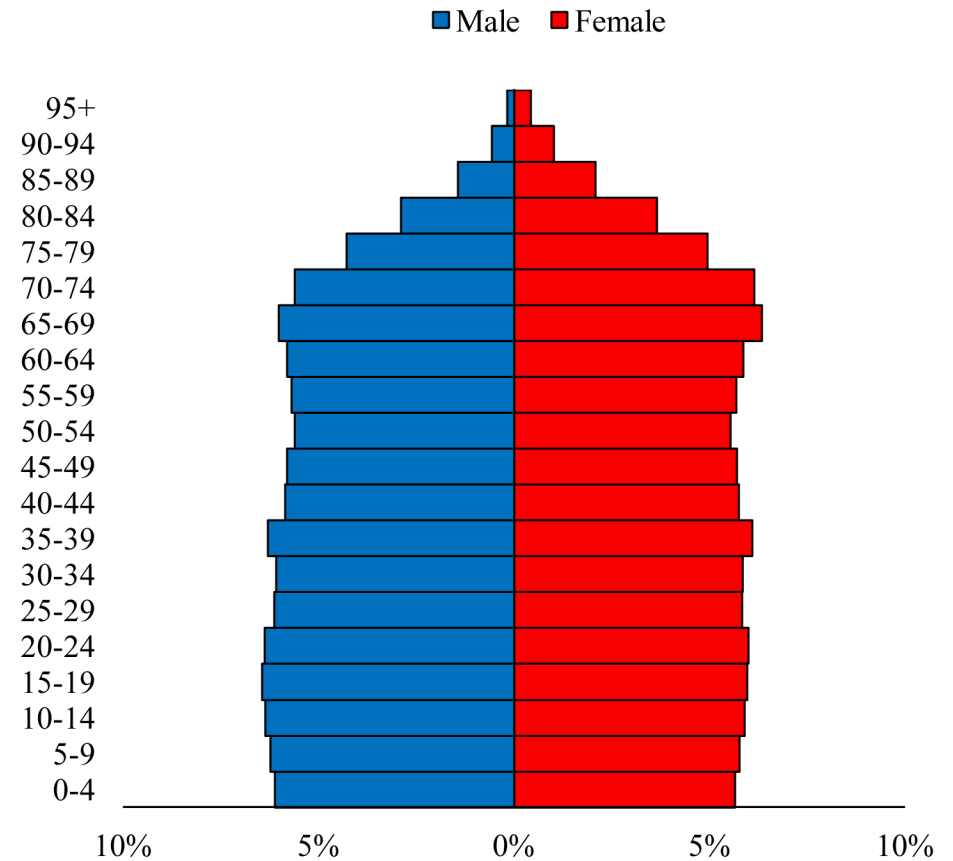

Population Pyramids of Ohio by County

Seneca County Projected Population Pyramid, 2030

Ohio Projected Population Pyramid, 2030

Go to: <http://scripps.muohio.edu/content/population-pyramids-ohio-county-2010-2050> to download individual population pyramids (PDF, J-PEG, TIFF formats available).

Note: Population pyramids display % of populations by 5 years age groups.

Citation: Mehdizadeh, S., Ritchey, P. N., Tipsuk, P., & Yamashita, T. (2012). Population Pyramids of Ohio by County. Scripps Gerontology Center, Miami University, Oxford, OH.