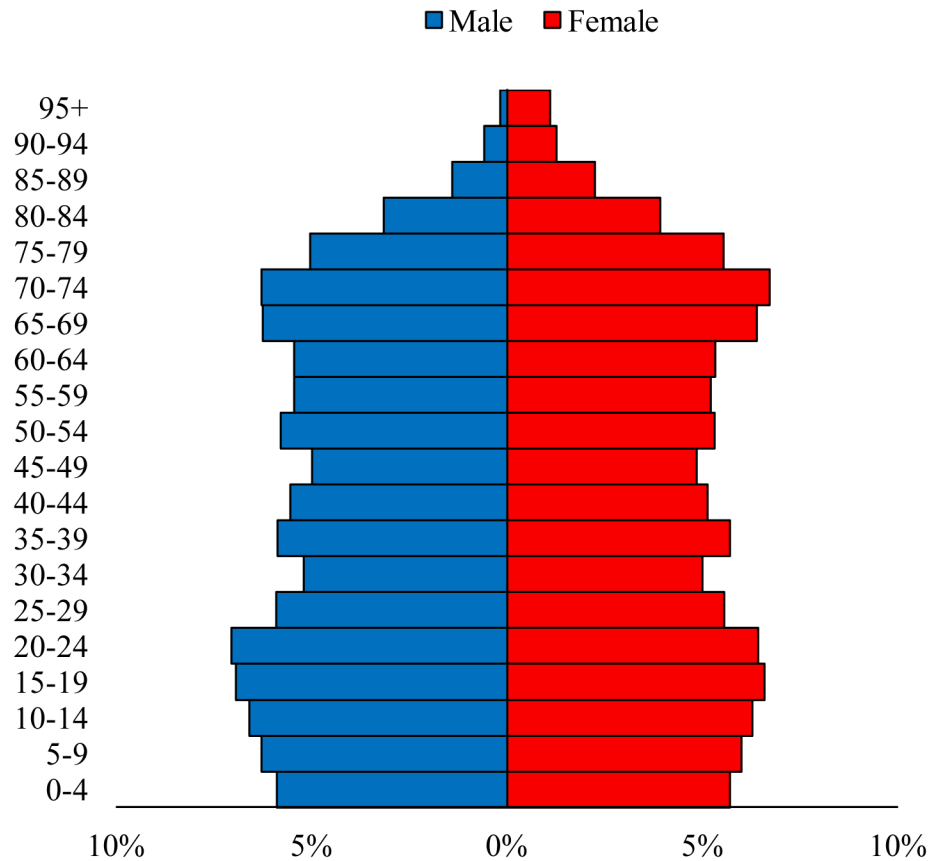

Population Pyramids of Ohio by County

Seneca County Projected Population Pyramid, 2030

Ohio Projected Population Pyramid, 2030

Go to: <http://scripps.muohio.edu/content/population-pyramids-ohio-county-2010-2050> to download individual population pyramids (PDF, J-PEG, TIFF formats available).

Note: Population pyramids display % of populations by 5 years age groups.

Citation: Mehdizadeh, S., Ritchey, P. N., Tipsuk, P., & Yamashita, T. (2012). Population Pyramids of Ohio by County. Scripps Gerontology Center, Miami University, Oxford, OH.