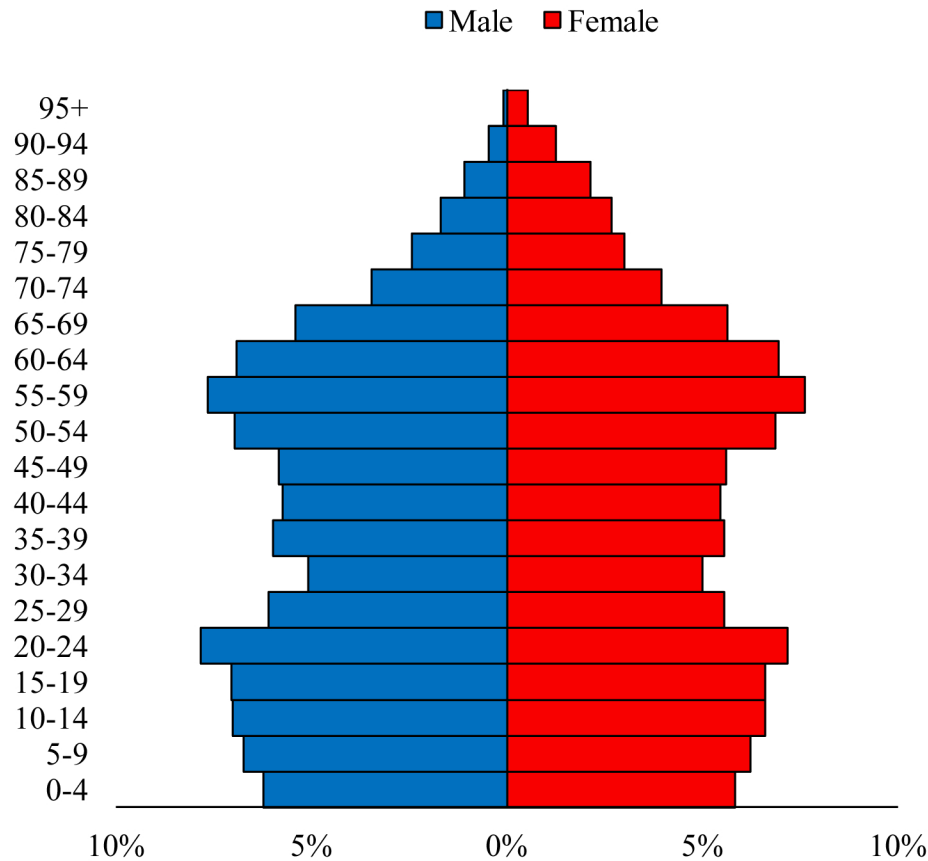

# Population Pyramids of Ohio by County

Seneca County Projected Population Pyramid, 2015

Ohio Projected Population Pyramid, 2015

**Go to:** <http://scripps.muohio.edu/content/population-pyramids-ohio-county-2010-2050> to download individual population pyramids (PDF, J-PEG, TIFF formats available).

**Note:** Population pyramids display % of populations by 5 years age groups.

**Citation:** Mehdizadeh, S., Ritchey, P. N., Tipsuk, P., & Yamashita, T. (2012). Population Pyramids of Ohio by County. Scripps Gerontology Center, Miami University, Oxford, OH.