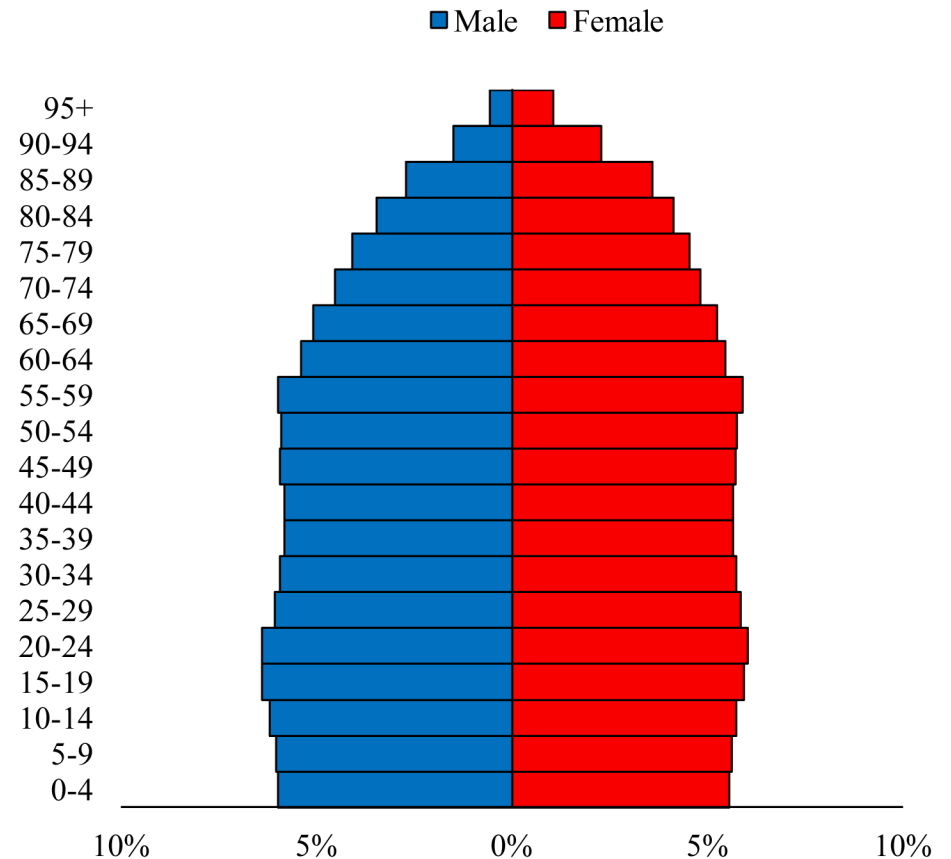

# Population Pyramids of Ohio by County

Ross County Projected Population Pyramid, 2050

Ohio Projected Population Pyramid, 2050

**Go to:** <http://scripps.muohio.edu/content/population-pyramids-ohio-county-2010-2050> to download individual population pyramids (PDF, J-PEG, TIFF formats available).

**Note:** Population pyramids display % of populations by 5 years age groups.

**Citation:** Mehdizadeh, S., Ritchey, P. N., Tipsuk, P., & Yamashita, T. (2012). Population Pyramids of Ohio by County. Scripps Gerontology Center, Miami University, Oxford, OH.