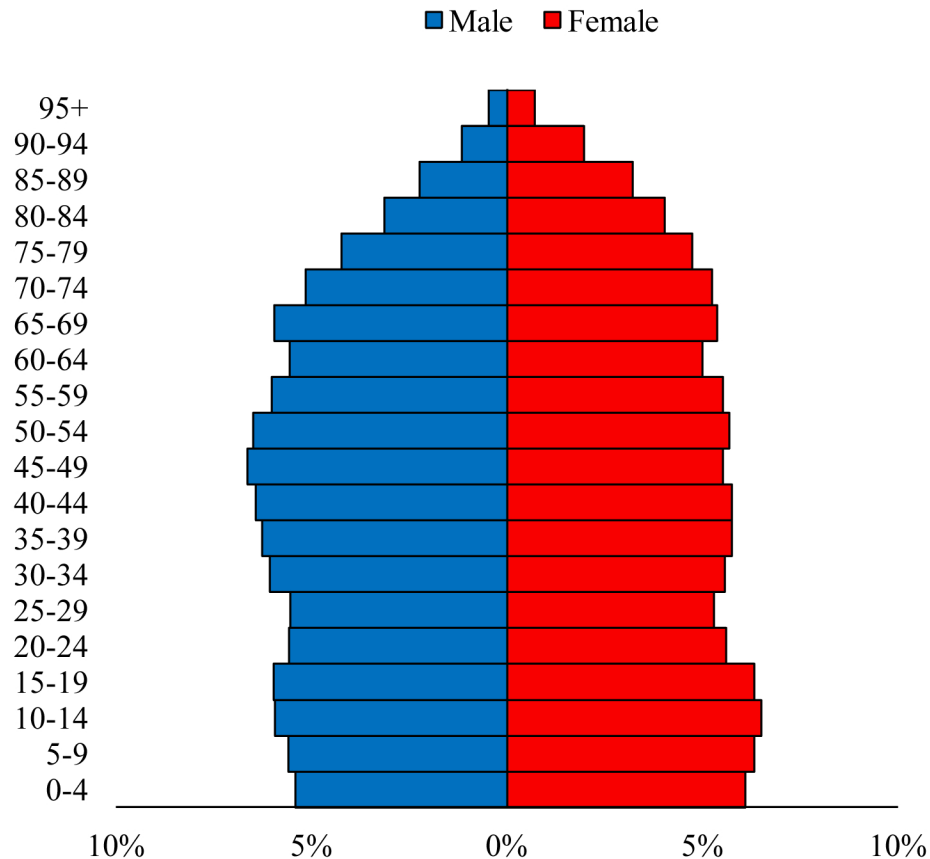

# Population Pyramids of Ohio by County

Ross County Projected Population Pyramid, 2050

Ohio Projected Population Pyramid, 2050

**Go to:** <http://scripps.muohio.edu/content/population-pyramids-ohio-county-2010-2050> to download individual population pyramids (PDF, J-PEG, TIFF formats available).

**Note:** Population pyramids display % of populations by 5 years age groups.

**Citation:** Mehdizadeh, S., Ritchey, P. N., Tipsuk, P., & Yamashita, T. (2012). Population Pyramids of Ohio by County. Scripps Gerontology Center, Miami University, Oxford, OH.