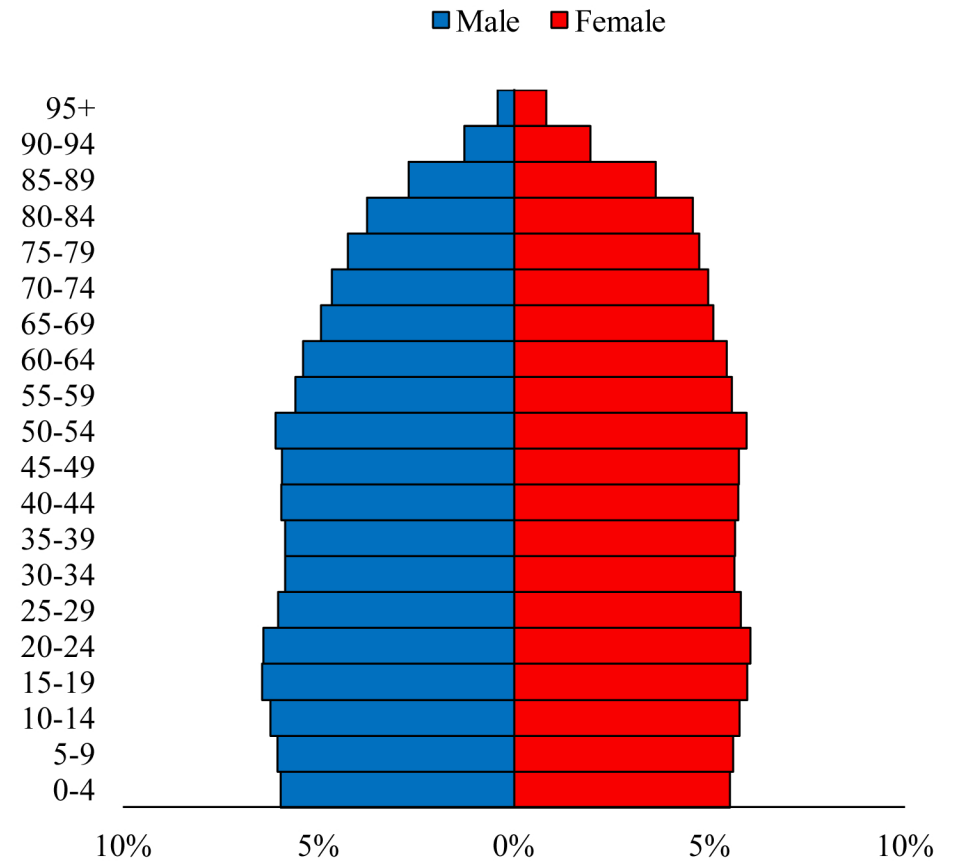

Population Pyramids of Ohio by County

Ross County Projected Population Pyramid, 2045

Ohio Projected Population Pyramid, 2045

Go to: <http://scripps.muohio.edu/content/population-pyramids-ohio-county-2010-2050> to download individual population pyramids (PDF, J-PEG, TIFF formats available).

Note: Population pyramids display % of populations by 5 years age groups.

Citation: Mehdizadeh, S., Ritchey, P. N., Tipsuk, P., & Yamashita, T. (2012). Population Pyramids of Ohio by County. Scripps Gerontology Center, Miami University, Oxford, OH.