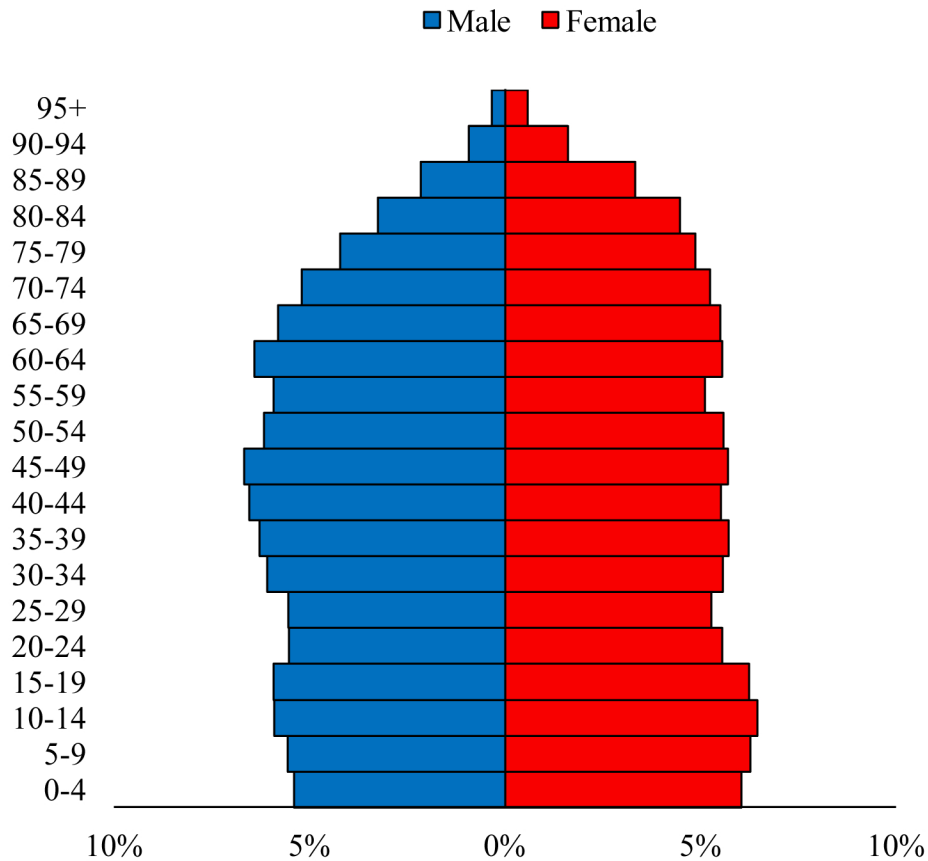

Population Pyramids of Ohio by County

Ross County Projected Population Pyramid, 2045

Ohio Projected Population Pyramid, 2045

Go to: <http://scripps.muohio.edu/content/population-pyramids-ohio-county-2010-2050> to download individual population pyramids (PDF, J-PEG, TIFF formats available).

Note: Population pyramids display % of populations by 5 years age groups.

Citation: Mehdizadeh, S., Ritchey, P. N., Tipsuk, P., & Yamashita, T. (2012). Population Pyramids of Ohio by County. Scripps Gerontology Center, Miami University, Oxford, OH.