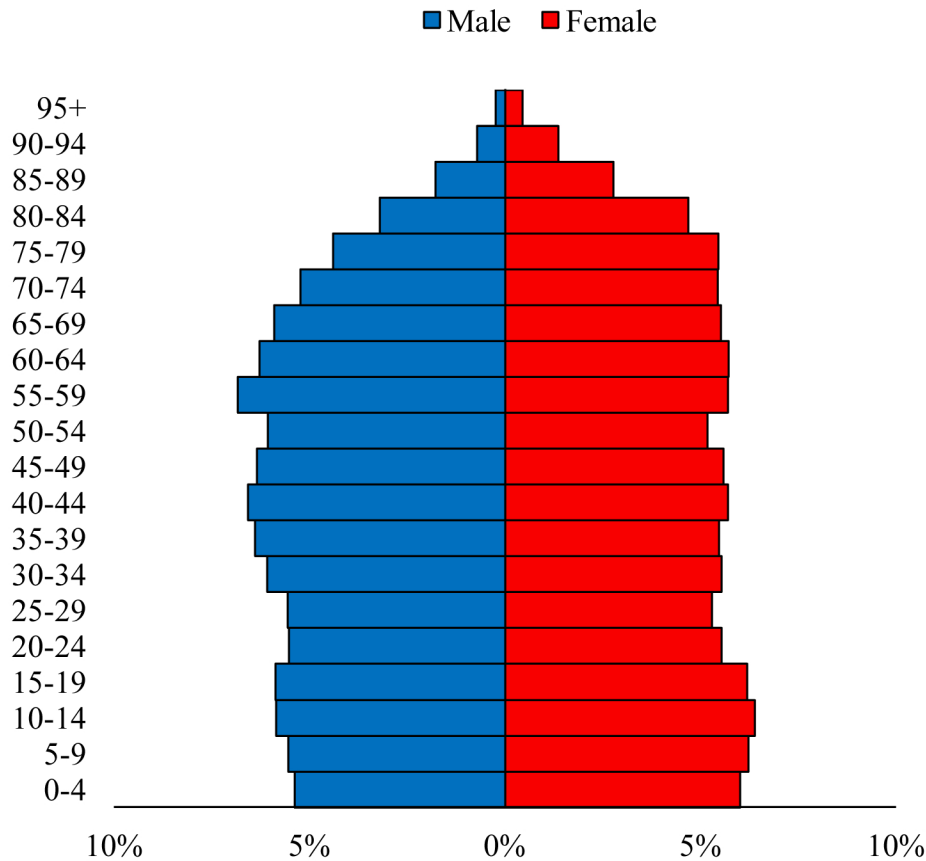

Population Pyramids of Ohio by County

Ross County Projected Population Pyramid, 2040

Ohio Projected Population Pyramid, 2040

Go to: <http://scripps.muohio.edu/content/population-pyramids-ohio-county-2010-2050> to download individual population pyramids (PDF, J-PEG, TIFF formats available).

Note: Population pyramids display % of populations by 5 years age groups.

Citation: Mehdizadeh, S., Ritchey, P. N., Tipsuk, P., & Yamashita, T. (2012). Population Pyramids of Ohio by County. Scripps Gerontology Center, Miami University, Oxford, OH.