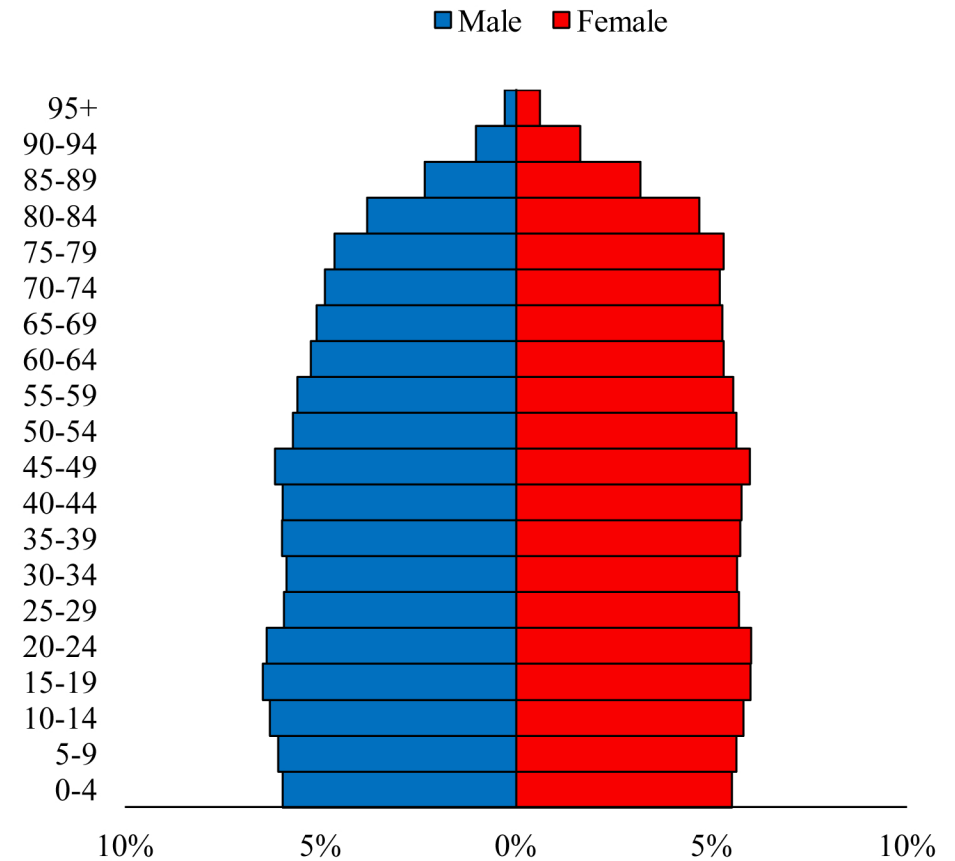

Population Pyramids of Ohio by County

Ross County Projected Population Pyramid, 2040

Ohio Projected Population Pyramid, 2040

Go to: <http://scripps.muohio.edu/content/population-pyramids-ohio-county-2010-2050> to download individual population pyramids (PDF, J-PEG, TIFF formats available).

Note: Population pyramids display % of populations by 5 years age groups.

Citation: Mehdizadeh, S., Ritchey, P. N., Tipsuk, P., & Yamashita, T. (2012). Population Pyramids of Ohio by County. Scripps Gerontology Center, Miami University, Oxford, OH.