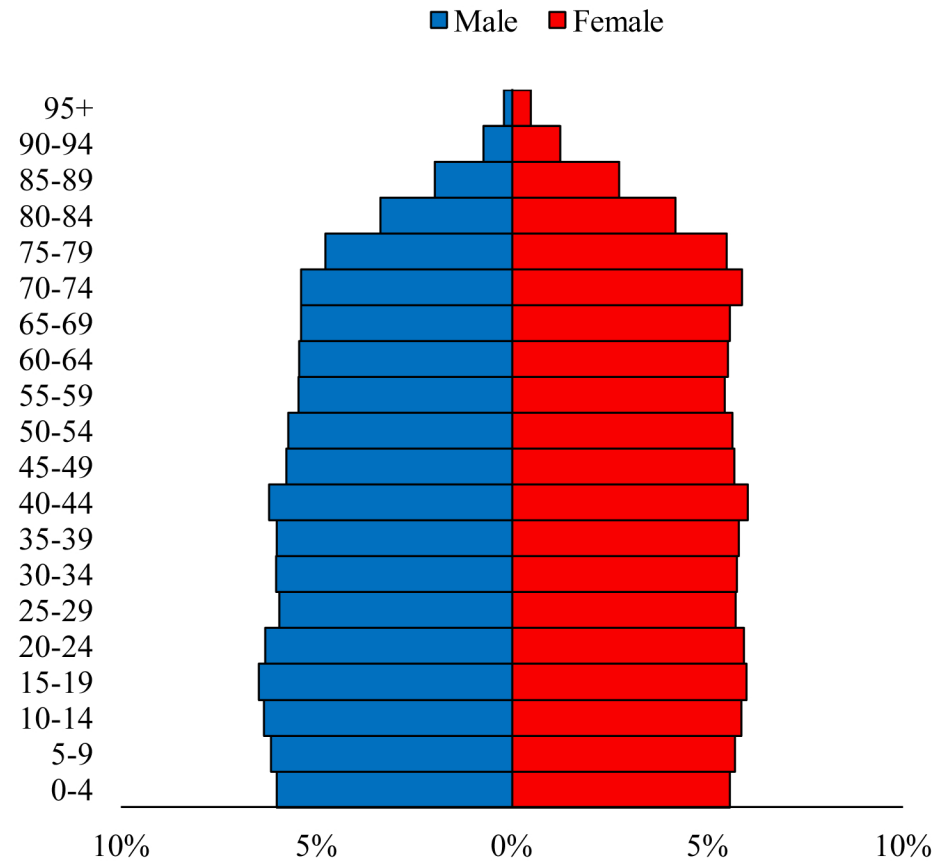

Population Pyramids of Ohio by County

Ross County Projected Population Pyramid, 2035

Ohio Projected Population Pyramid, 2035

Go to: <http://scripps.muohio.edu/content/population-pyramids-ohio-county-2010-2050> to download individual population pyramids (PDF, J-PEG, TIFF formats available).

Note: Population pyramids display % of populations by 5 years age groups.

Citation: Mehdizadeh, S., Ritchey, P. N., Tipsuk, P., & Yamashita, T. (2012). Population Pyramids of Ohio by County. Scripps Gerontology Center, Miami University, Oxford, OH.