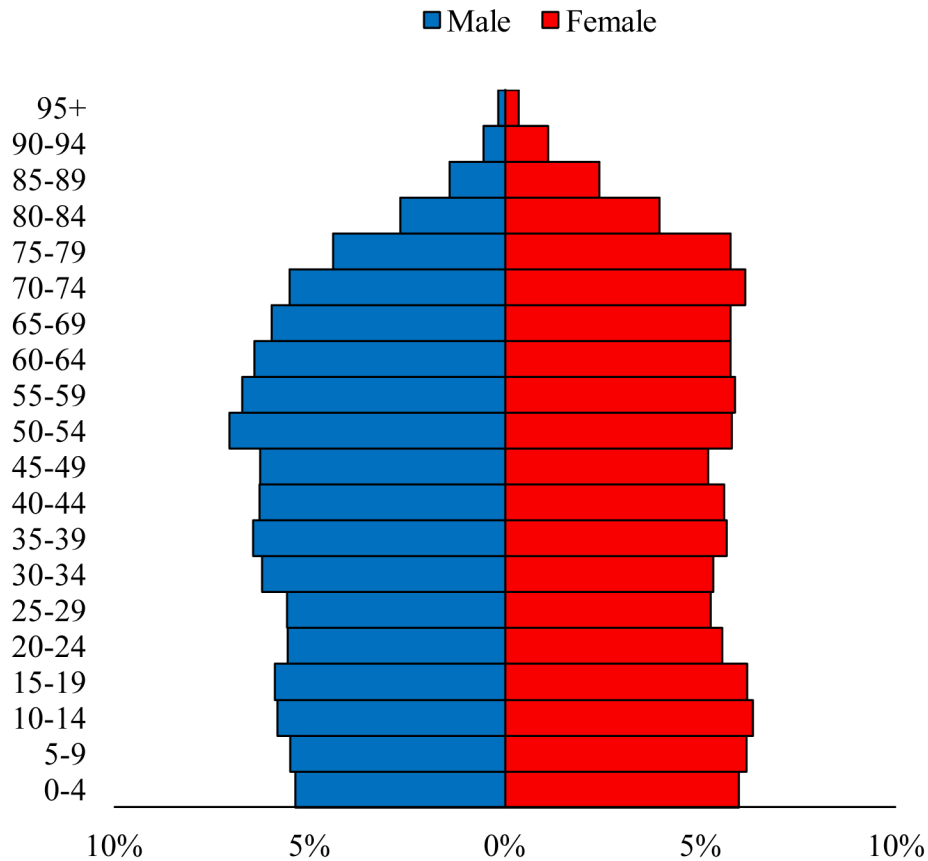

Population Pyramids of Ohio by County

Ross County Projected Population Pyramid, 2035

Ohio Projected Population Pyramid, 2035

Go to: <http://scripps.muohio.edu/content/population-pyramids-ohio-county-2010-2050> to download individual population pyramids (PDF, J-PEG, TIFF formats available).

Note: Population pyramids display % of populations by 5 years age groups.

Citation: Mehdizadeh, S., Ritchey, P. N., Tipsuk, P., & Yamashita, T. (2012). Population Pyramids of Ohio by County. Scripps Gerontology Center, Miami University, Oxford, OH.