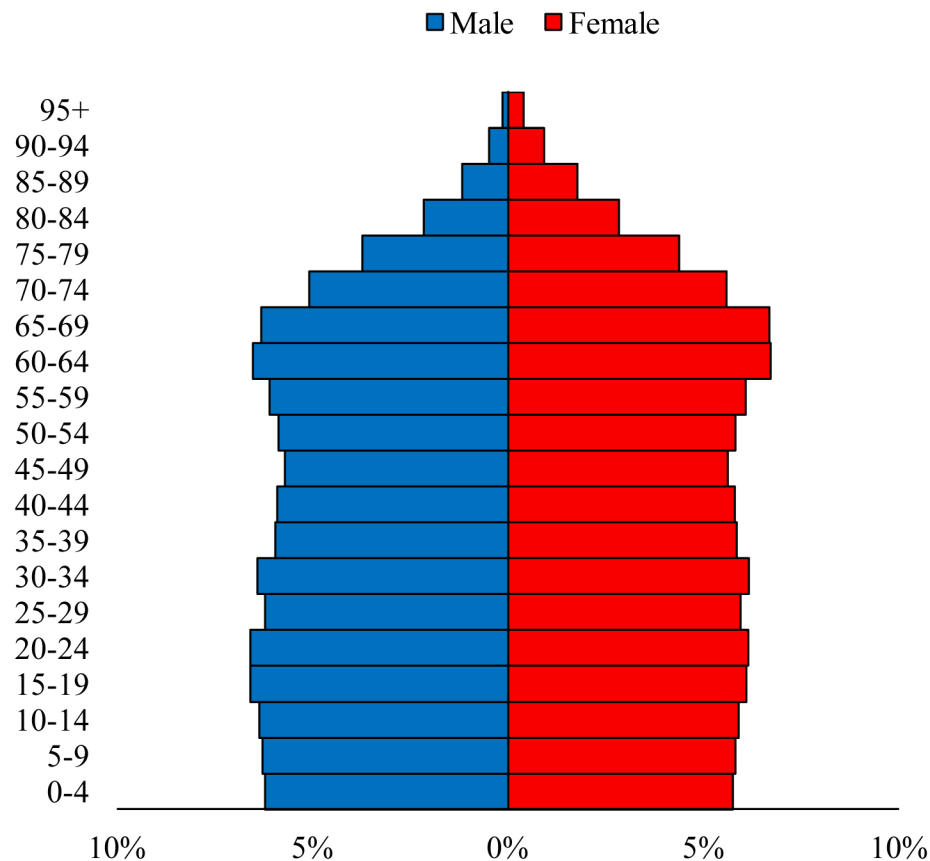

Population Pyramids of Ohio by County

Ross County Projected Population Pyramid, 2025

Ohio Projected Population Pyramid, 2025

Go to: <http://scripps.muohio.edu/content/population-pyramids-ohio-county-2010-2050> to download individual population pyramids (PDF, J-PEG, TIFF formats available).

Note: Population pyramids display % of populations by 5 years age groups.

Citation: Mehdizadeh, S., Ritchey, P. N., Tipsuk, P., & Yamashita, T. (2012). Population Pyramids of Ohio by County. Scripps Gerontology Center, Miami University, Oxford, OH.