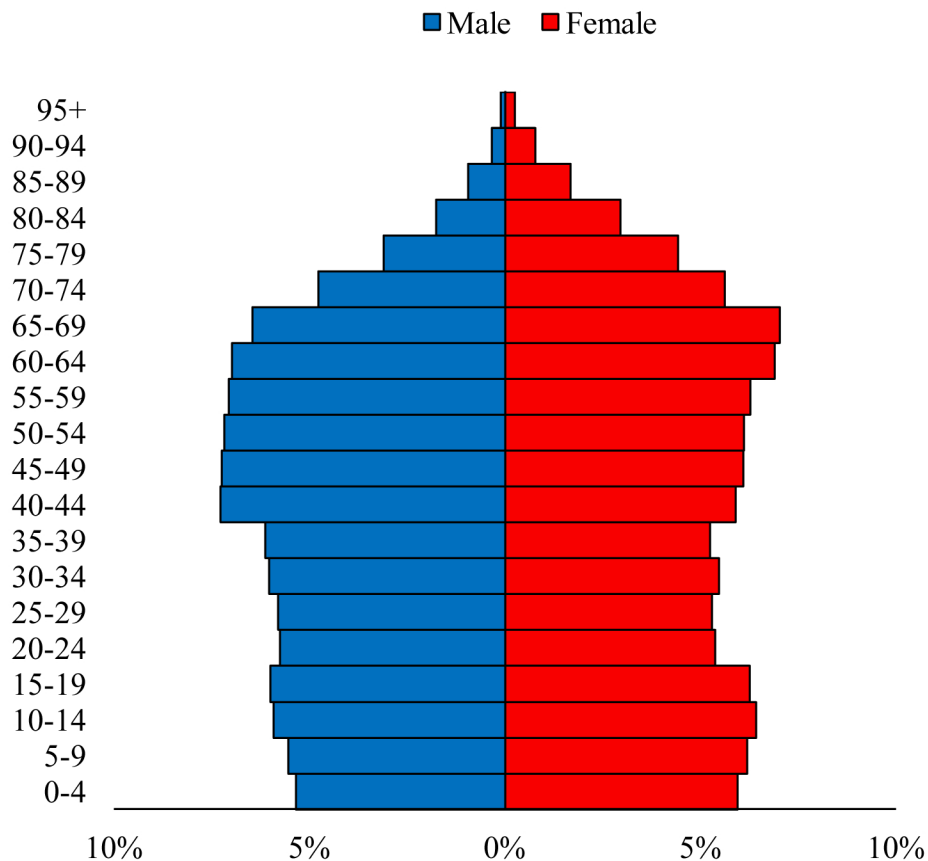

Population Pyramids of Ohio by County

Ross County Projected Population Pyramid, 2025

Ohio Projected Population Pyramid, 2025

Go to: <http://scripps.muohio.edu/content/population-pyramids-ohio-county-2010-2050> to download individual population pyramids (PDF, J-PEG, TIFF formats available).

Note: Population pyramids display % of populations by 5 years age groups.

Citation: Mehdizadeh, S., Ritchey, P. N., Tipsuk, P., & Yamashita, T. (2012). Population Pyramids of Ohio by County. Scripps Gerontology Center, Miami University, Oxford, OH.