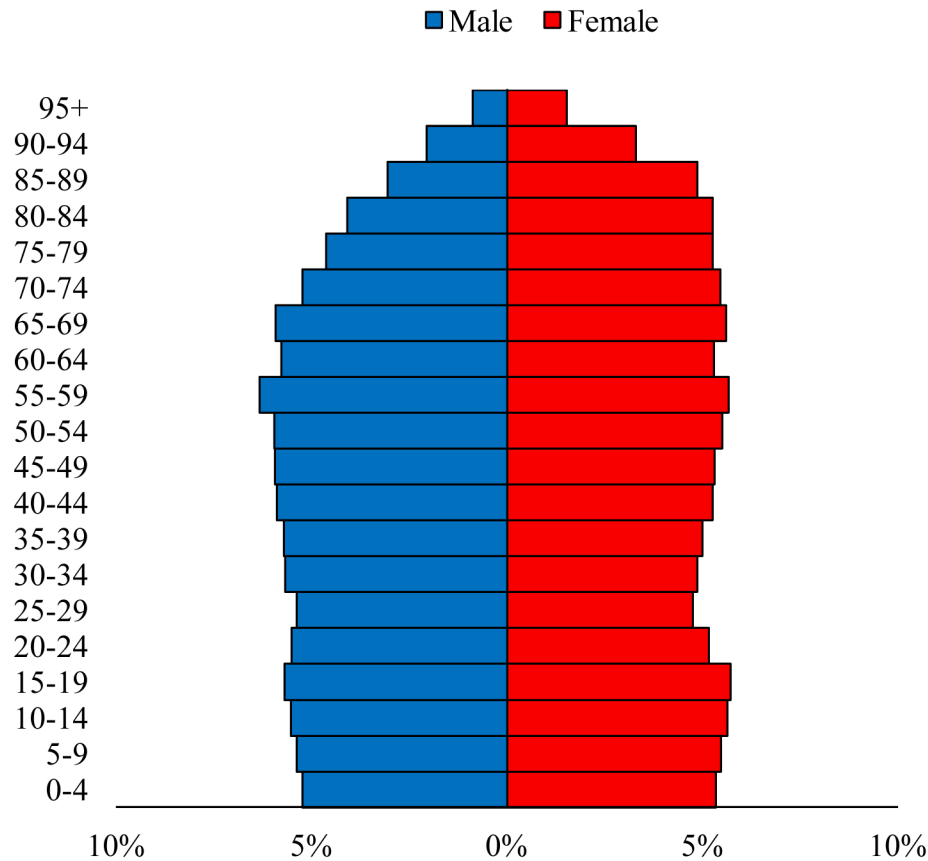

Population Pyramids of Ohio by County

Richland County Projected Population Pyramid, 2050

Ohio Projected Population Pyramid, 2050

Go to: <http://scripps.muohio.edu/content/population-pyramids-ohio-county-2010-2050> to download individual population pyramids (PDF, J-PEG, TIFF formats available).

Note: Population pyramids display % of populations by 5 years age groups.

Citation: Mehdizadeh, S., Ritchey, P. N., Tipsuk, P., & Yamashita, T. (2012). Population Pyramids of Ohio by County. Scripps Gerontology Center, Miami University, Oxford, OH.