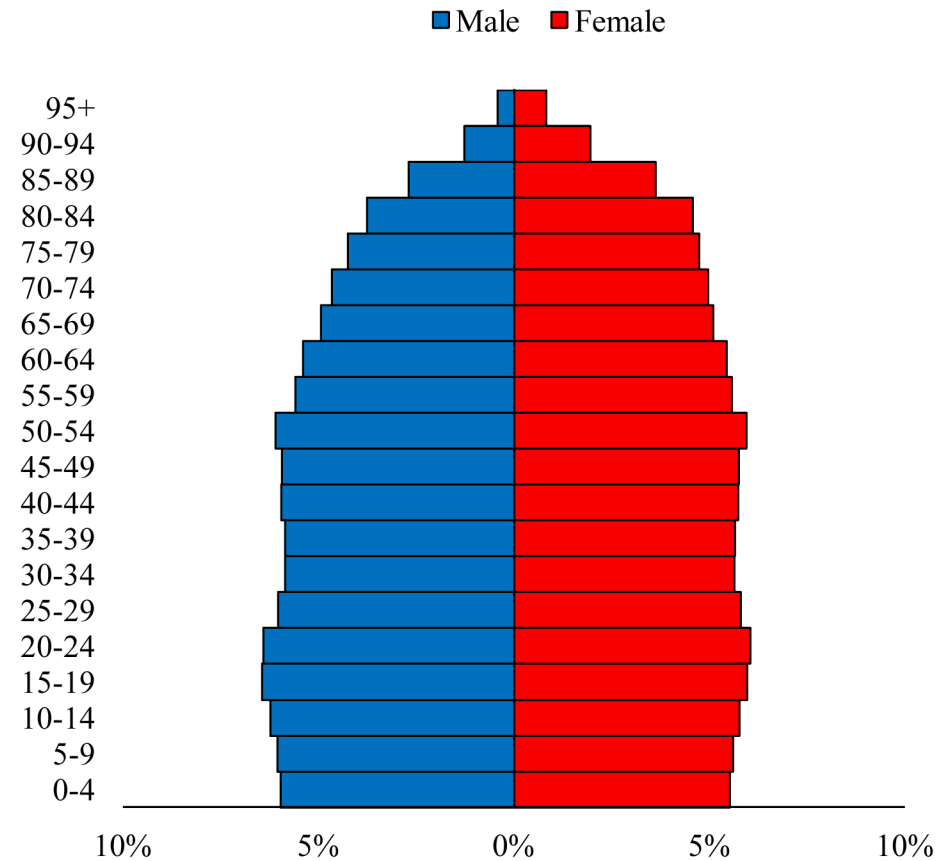

Population Pyramids of Ohio by County

Richland County Projected Population Pyramid, 2045

Ohio Projected Population Pyramid, 2045

Go to: <http://scripps.muohio.edu/content/population-pyramids-ohio-county-2010-2050> to download individual population pyramids (PDF, J-PEG, TIFF formats available).

Note: Population pyramids display % of populations by 5 years age groups.

Citation: Mehdizadeh, S., Ritchey, P. N., Tipsuk, P., & Yamashita, T. (2012). Population Pyramids of Ohio by County. Scripps Gerontology Center, Miami University, Oxford, OH.