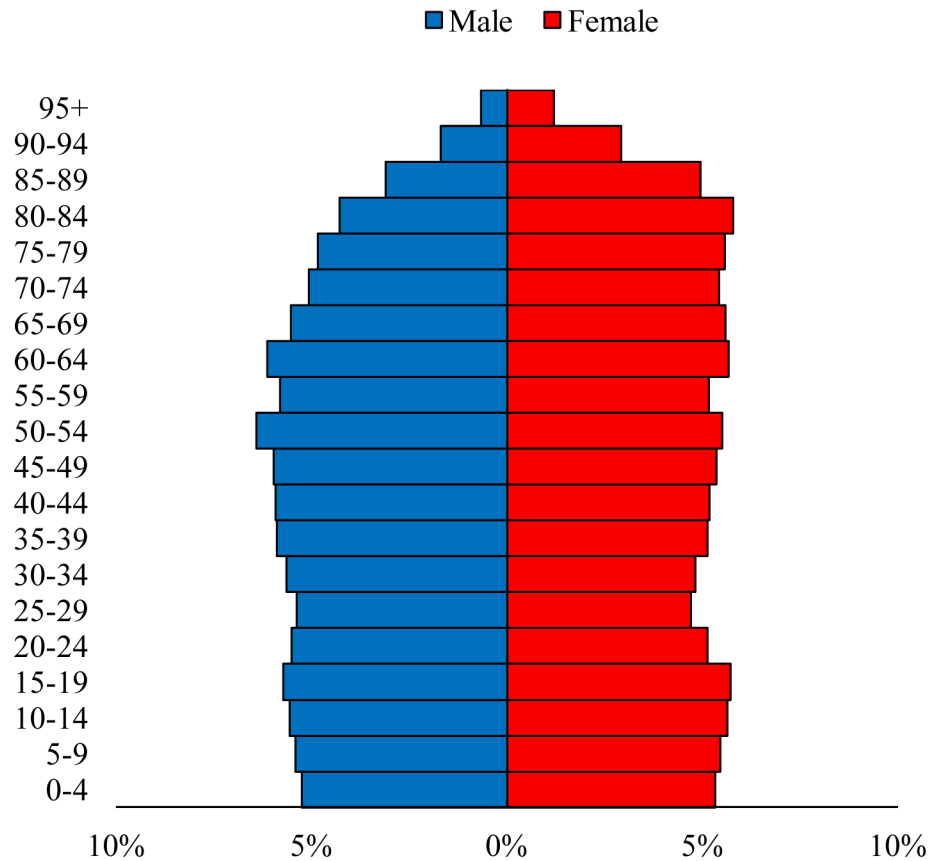

Population Pyramids of Ohio by County

Richland County Projected Population Pyramid, 2045

Ohio Projected Population Pyramid, 2045

Go to: <http://scripps.muohio.edu/content/population-pyramids-ohio-county-2010-2050> to download individual population pyramids (PDF, J-PEG, TIFF formats available).

Note: Population pyramids display % of populations by 5 years age groups.

Citation: Mehdizadeh, S., Ritchey, P. N., Tipsuk, P., & Yamashita, T. (2012). Population Pyramids of Ohio by County. Scripps Gerontology Center, Miami University, Oxford, OH.