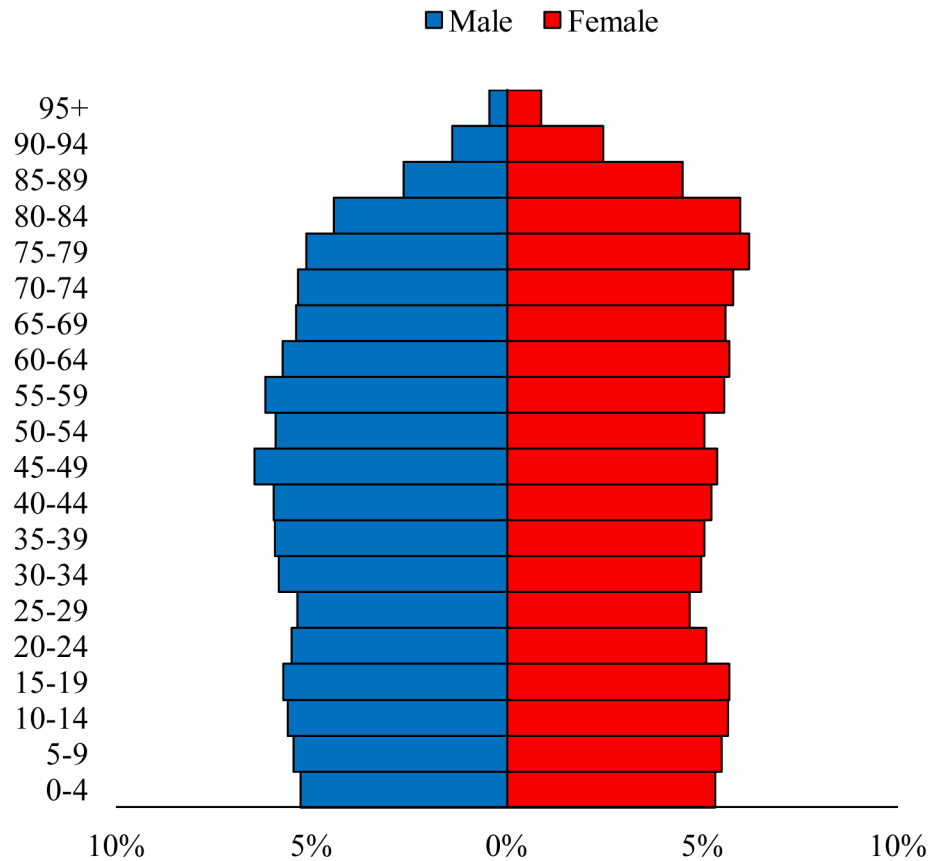

# Population Pyramids of Ohio by County

Richland County Projected Population Pyramid, 2040

Ohio Projected Population Pyramid, 2040

**Go to:** <http://scripps.muohio.edu/content/population-pyramids-ohio-county-2010-2050> to download individual population pyramids (PDF, J-PEG, TIFF formats available).

**Note:** Population pyramids display % of populations by 5 years age groups.

**Citation:** Mehdizadeh, S., Ritchey, P. N., Tipsuk, P., & Yamashita, T. (2012). Population Pyramids of Ohio by County. Scripps Gerontology Center, Miami University, Oxford, OH.