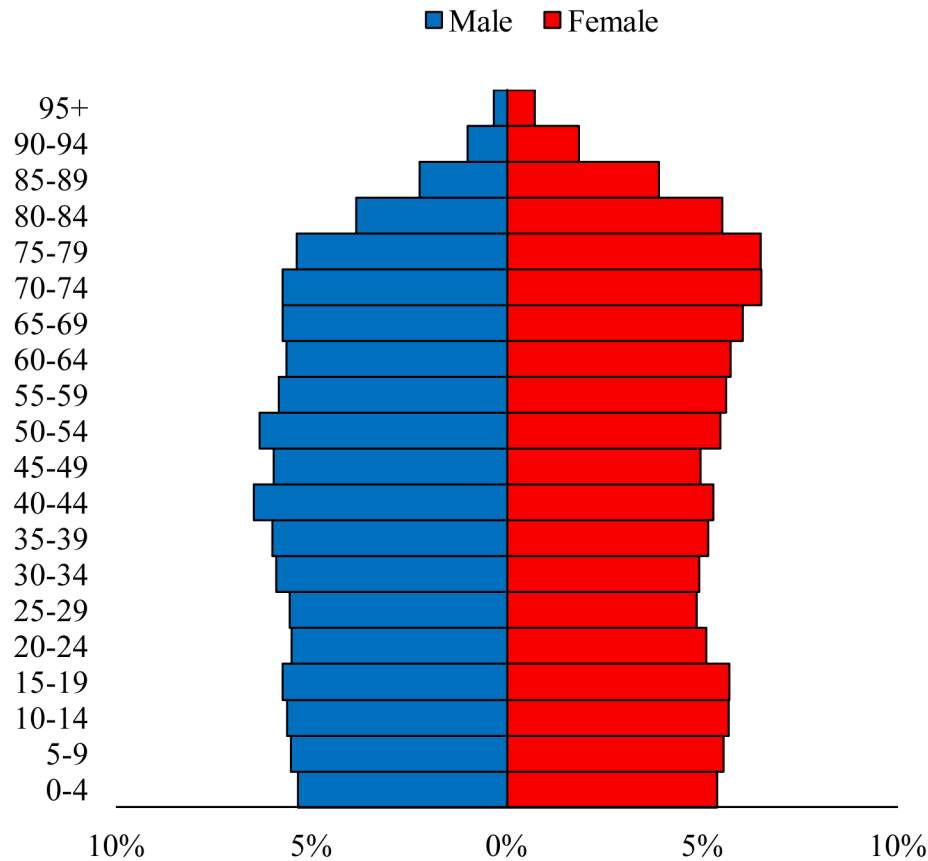

Population Pyramids of Ohio by County

Richland County Projected Population Pyramid, 2035

Ohio Projected Population Pyramid, 2035

Go to: <http://scripps.muohio.edu/content/population-pyramids-ohio-county-2010-2050> to download individual population pyramids (PDF, J-PEG, TIFF formats available).

Note: Population pyramids display % of populations by 5 years age groups.

Citation: Mehdizadeh, S., Ritchey, P. N., Tipsuk, P., & Yamashita, T. (2012). Population Pyramids of Ohio by County. Scripps Gerontology Center, Miami University, Oxford, OH.