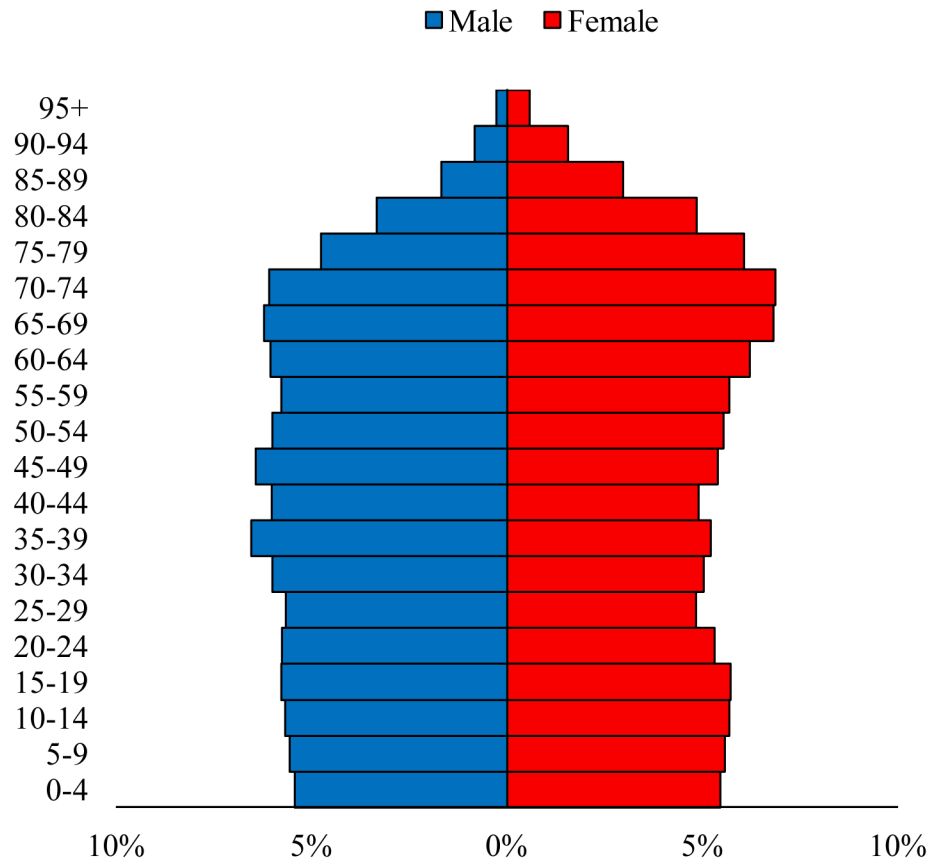

# Population Pyramids of Ohio by County

Richland County Projected Population Pyramid, 2030

Ohio Projected Population Pyramid, 2030

**Go to:** <http://scripps.muohio.edu/content/population-pyramids-ohio-county-2010-2050> to download individual population pyramids (PDF, J-PEG, TIFF formats available).

**Note:** Population pyramids display % of populations by 5 years age groups.

**Citation:** Mehdizadeh, S., Ritchey, P. N., Tipsuk, P., & Yamashita, T. (2012). Population Pyramids of Ohio by County. Scripps Gerontology Center, Miami University, Oxford, OH.