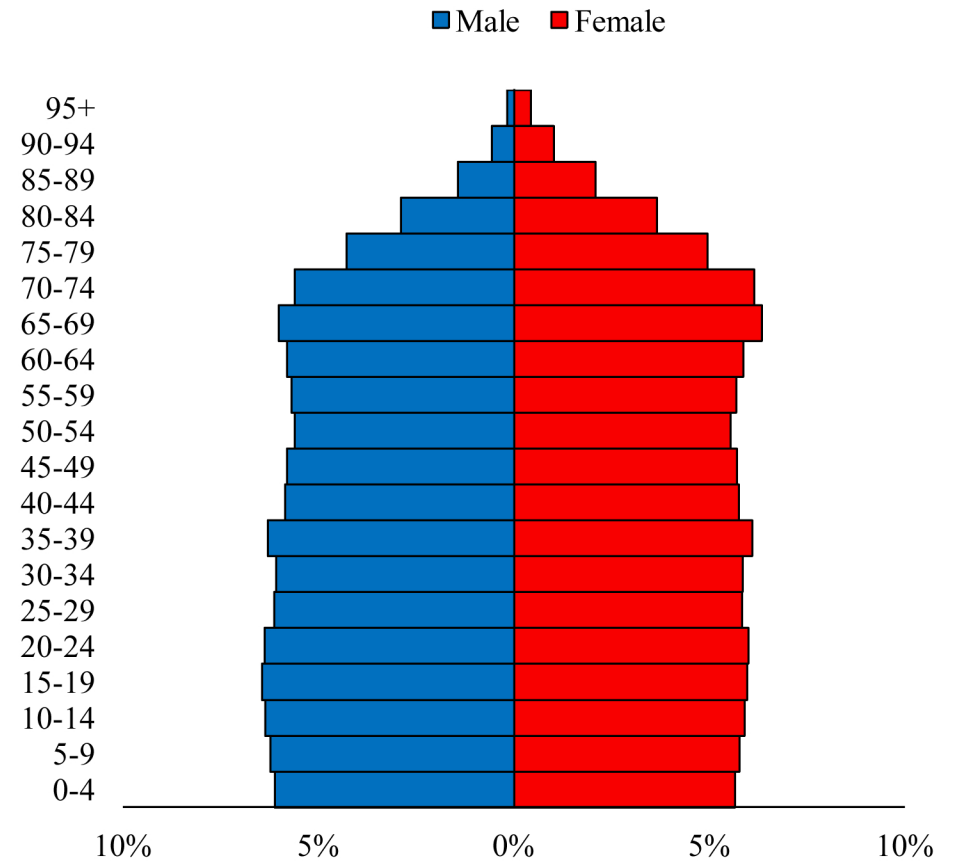

# Population Pyramids of Ohio by County

Richland County Projected Population Pyramid, 2030

Ohio Projected Population Pyramid, 2030

**Go to:** <http://scripps.muohio.edu/content/population-pyramids-ohio-county-2010-2050> to download individual population pyramids (PDF, J-PEG, TIFF formats available).

**Note:** Population pyramids display % of populations by 5 years age groups.

**Citation:** Mehdizadeh, S., Ritchey, P. N., Tipsuk, P., & Yamashita, T. (2012). Population Pyramids of Ohio by County. Scripps Gerontology Center, Miami University, Oxford, OH.