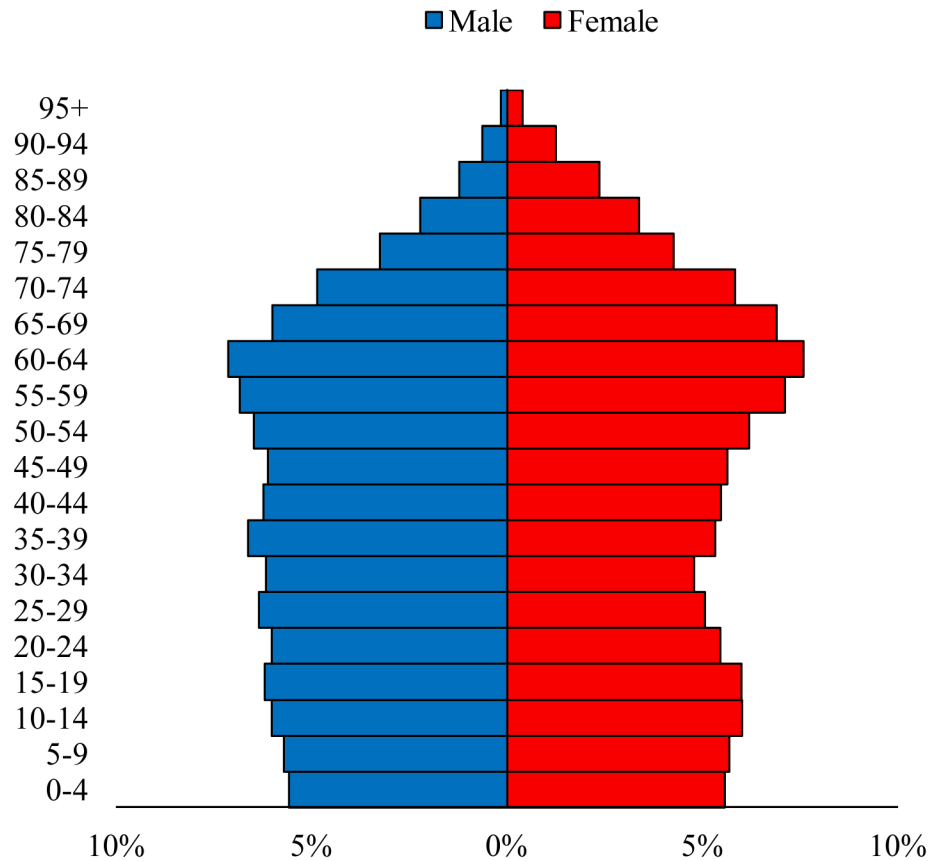

# Population Pyramids of Ohio by County

Richland County Projected Population Pyramid, 2020

Ohio Projected Population Pyramid, 2020

**Go to:** <http://scripps.muohio.edu/content/population-pyramids-ohio-county-2010-2050> to download individual population pyramids (PDF, J-PEG, TIFF formats available).

**Note:** Population pyramids display % of populations by 5 years age groups.

**Citation:** Mehdizadeh, S., Ritchey, P. N., Tipsuk, P., & Yamashita, T. (2012). Population Pyramids of Ohio by County. Scripps Gerontology Center, Miami University, Oxford, OH.