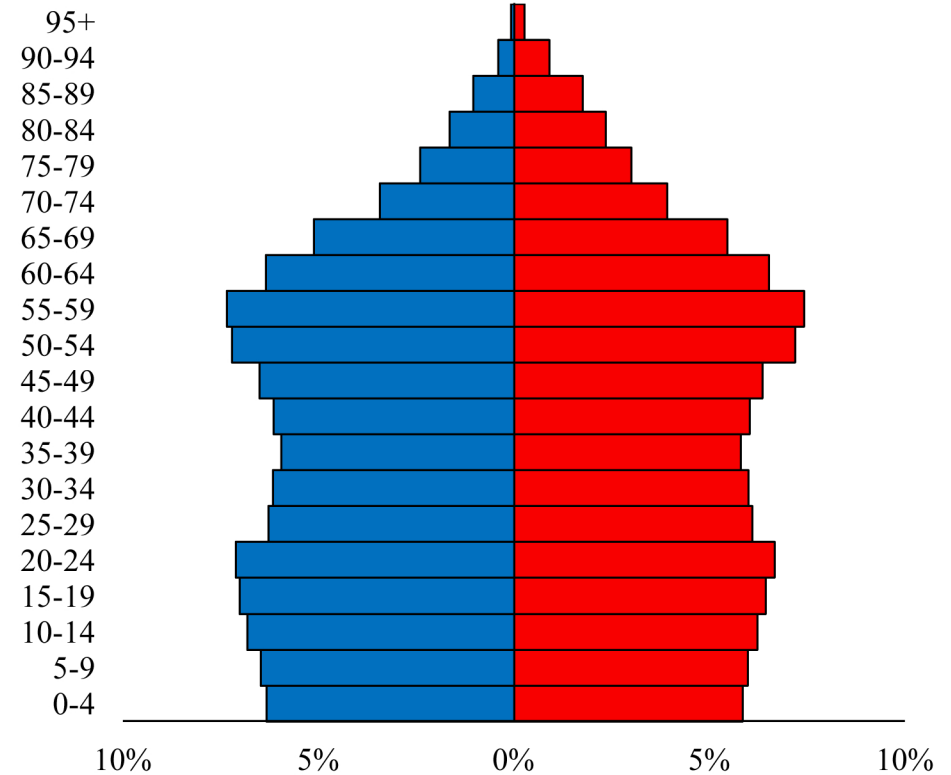

# Population Pyramids of Ohio by County

Richland County Projected Population Pyramid, 2015

Ohio Projected Population Pyramid, 2015

■ Male ■ Female

■ Male ■ Female

**Go to:** <http://scripps.muohio.edu/content/population-pyramids-ohio-county-2010-2050> to download individual population pyramids (PDF, J-PEG, TIFF formats available).

**Note:** Population pyramids display % of populations by 5 years age groups.

**Citation:** Mehdizadeh, S., Ritchey, P. N., Tipsuk, P., & Yamashita, T. (2012). Population Pyramids of Ohio by County. Scripps Gerontology Center, Miami University, Oxford, OH.