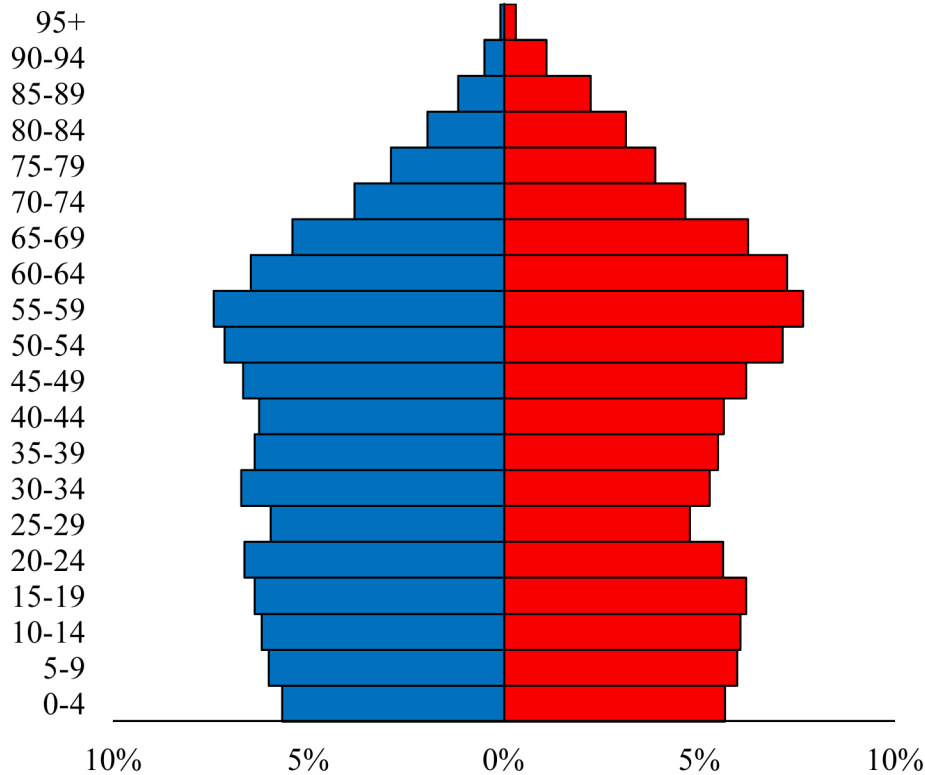

# Population Pyramids of Ohio by County

Richland County Projected Population Pyramid, 2015

Ohio Projected Population Pyramid, 2015

■ Male ■ Female

■ Male ■ Female

**Go to:** <http://scripps.muohio.edu/content/population-pyramids-ohio-county-2010-2050> to download individual population pyramids (PDF, J-PEG, TIFF formats available).

**Note:** Population pyramids display % of populations by 5 years age groups.

**Citation:** Mehdizadeh, S., Ritchey, P. N., Tipsuk, P., & Yamashita, T. (2012). Population Pyramids of Ohio by County. Scripps Gerontology Center, Miami University, Oxford, OH.