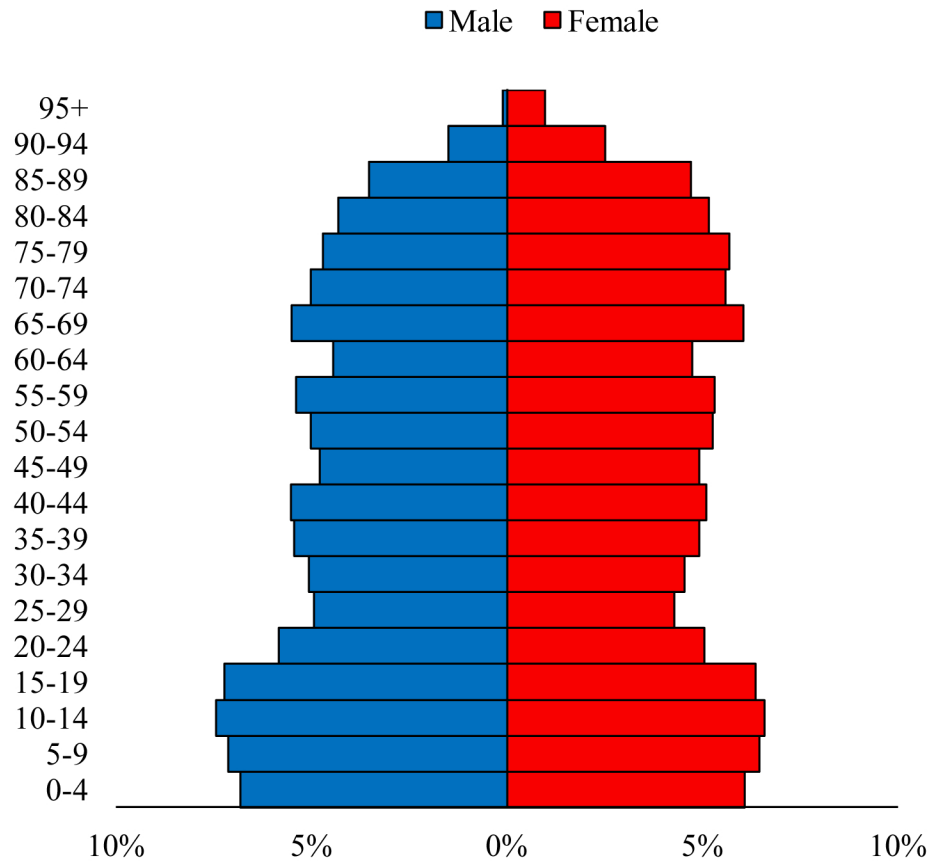

Population Pyramids of Ohio by County

Putnam County Projected Population Pyramid, 2050

Ohio Projected Population Pyramid, 2050

Go to: <http://scripps.muohio.edu/content/population-pyramids-ohio-county-2010-2050> to download individual population pyramids (PDF, J-PEG, TIFF formats available).

Note: Population pyramids display % of populations by 5 years age groups.

Citation: Mehdizadeh, S., Ritchey, P. N., Tipsuk, P., & Yamashita, T. (2012). Population Pyramids of Ohio by County. Scripps Gerontology Center, Miami University, Oxford, OH.