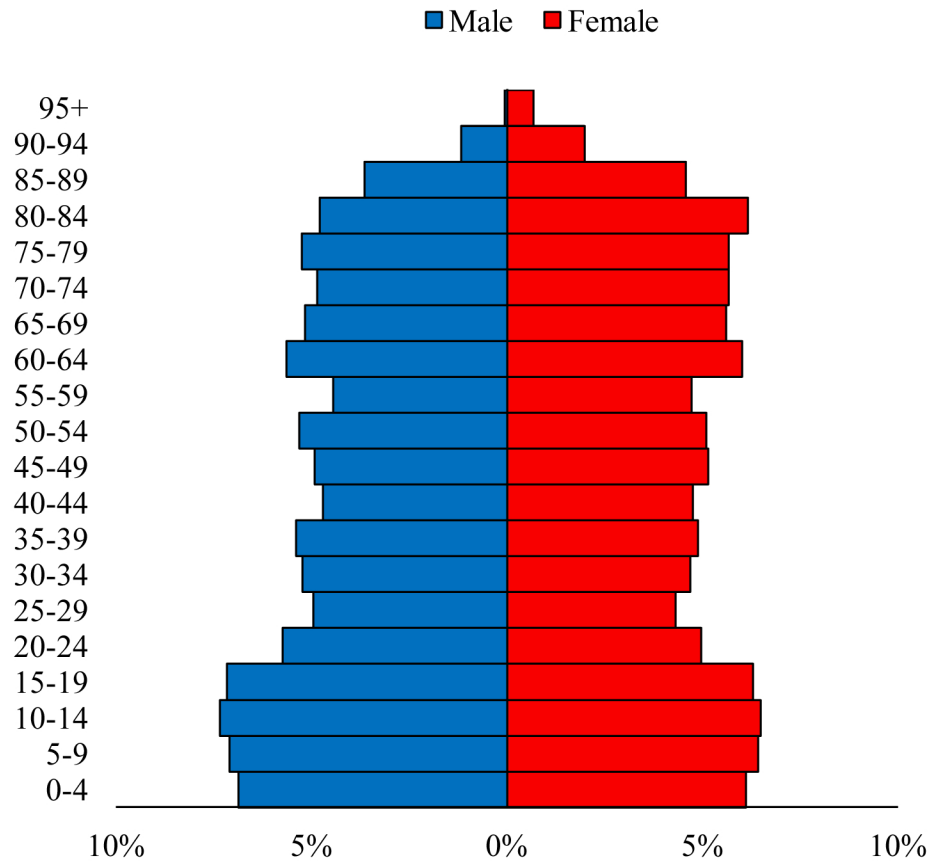

Population Pyramids of Ohio by County

Putnam County Projected Population Pyramid, 2045

Ohio Projected Population Pyramid, 2045

Go to: <http://scripps.muohio.edu/content/population-pyramids-ohio-county-2010-2050> to download individual population pyramids (PDF, J-PEG, TIFF formats available).

Note: Population pyramids display % of populations by 5 years age groups.

Citation: Mehdizadeh, S., Ritchey, P. N., Tipsuk, P., & Yamashita, T. (2012). Population Pyramids of Ohio by County. Scripps Gerontology Center, Miami University, Oxford, OH.