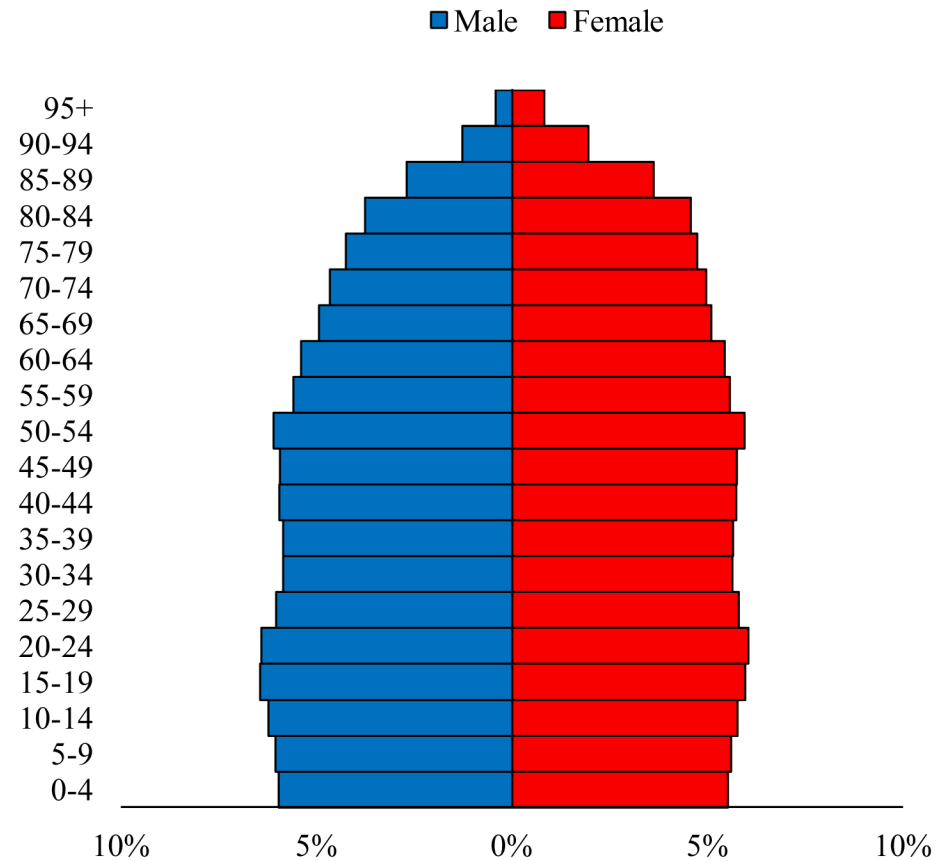

Population Pyramids of Ohio by County

Putnam County Projected Population Pyramid, 2045

Ohio Projected Population Pyramid, 2045

Go to: <http://scripps.muohio.edu/content/population-pyramids-ohio-county-2010-2050> to download individual population pyramids (PDF, J-PEG, TIFF formats available).

Note: Population pyramids display % of populations by 5 years age groups.

Citation: Mehdizadeh, S., Ritchey, P. N., Tipsuk, P., & Yamashita, T. (2012). Population Pyramids of Ohio by County. Scripps Gerontology Center, Miami University, Oxford, OH.