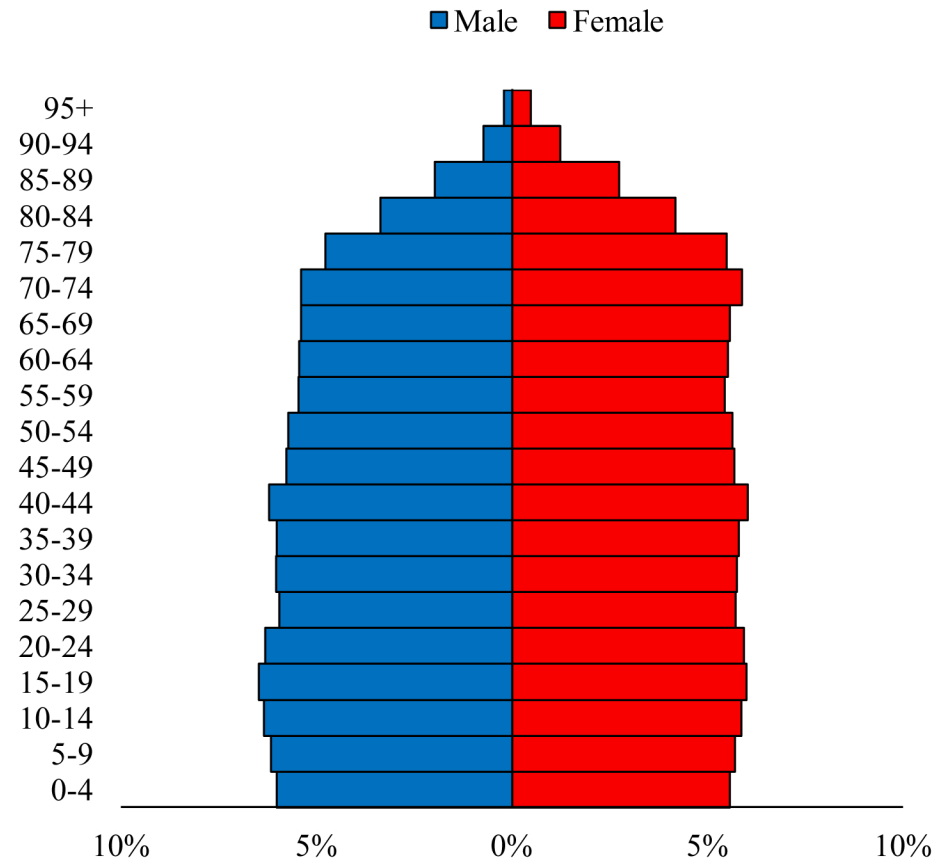

Population Pyramids of Ohio by County

Putnam County Projected Population Pyramid, 2035

Ohio Projected Population Pyramid, 2035

Go to: <http://scripps.muohio.edu/content/population-pyramids-ohio-county-2010-2050> to download individual population pyramids (PDF, J-PEG, TIFF formats available).

Note: Population pyramids display % of populations by 5 years age groups.

Citation: Mehdizadeh, S., Ritchey, P. N., Tipsuk, P., & Yamashita, T. (2012). Population Pyramids of Ohio by County. Scripps Gerontology Center, Miami University, Oxford, OH.