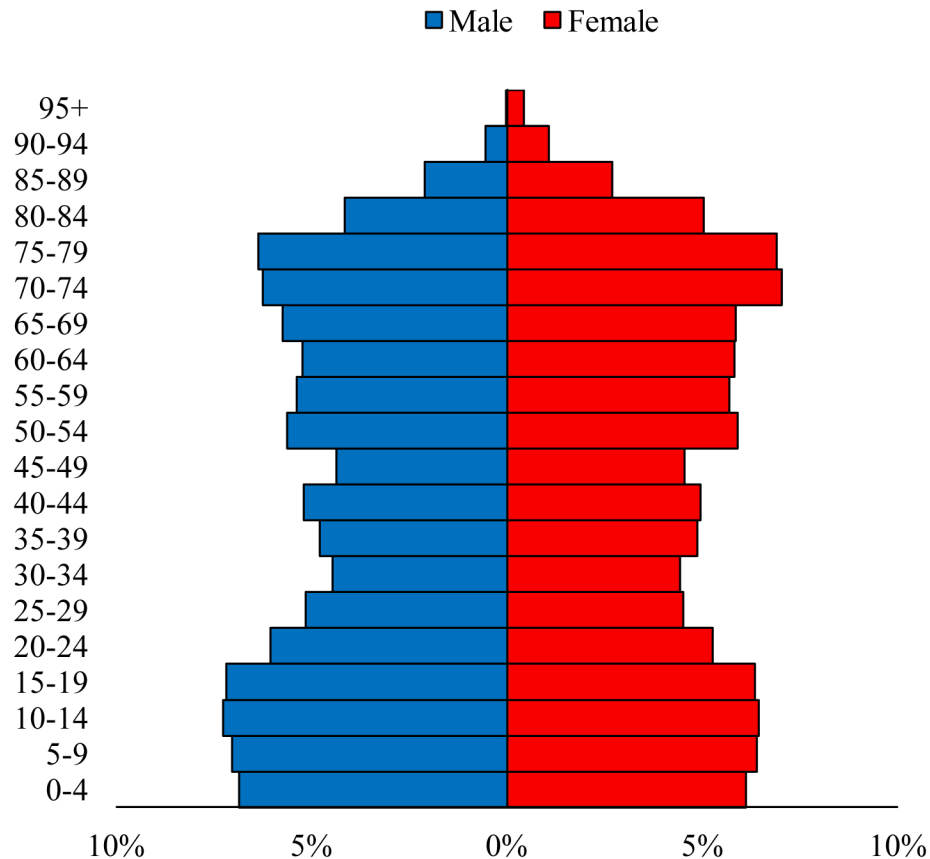

Population Pyramids of Ohio by County

Putnam County Projected Population Pyramid, 2035

Ohio Projected Population Pyramid, 2035

Go to: <http://scripps.muohio.edu/content/population-pyramids-ohio-county-2010-2050> to download individual population pyramids (PDF, J-PEG, TIFF formats available).

Note: Population pyramids display % of populations by 5 years age groups.

Citation: Mehdizadeh, S., Ritchey, P. N., Tipsuk, P., & Yamashita, T. (2012). Population Pyramids of Ohio by County. Scripps Gerontology Center, Miami University, Oxford, OH.