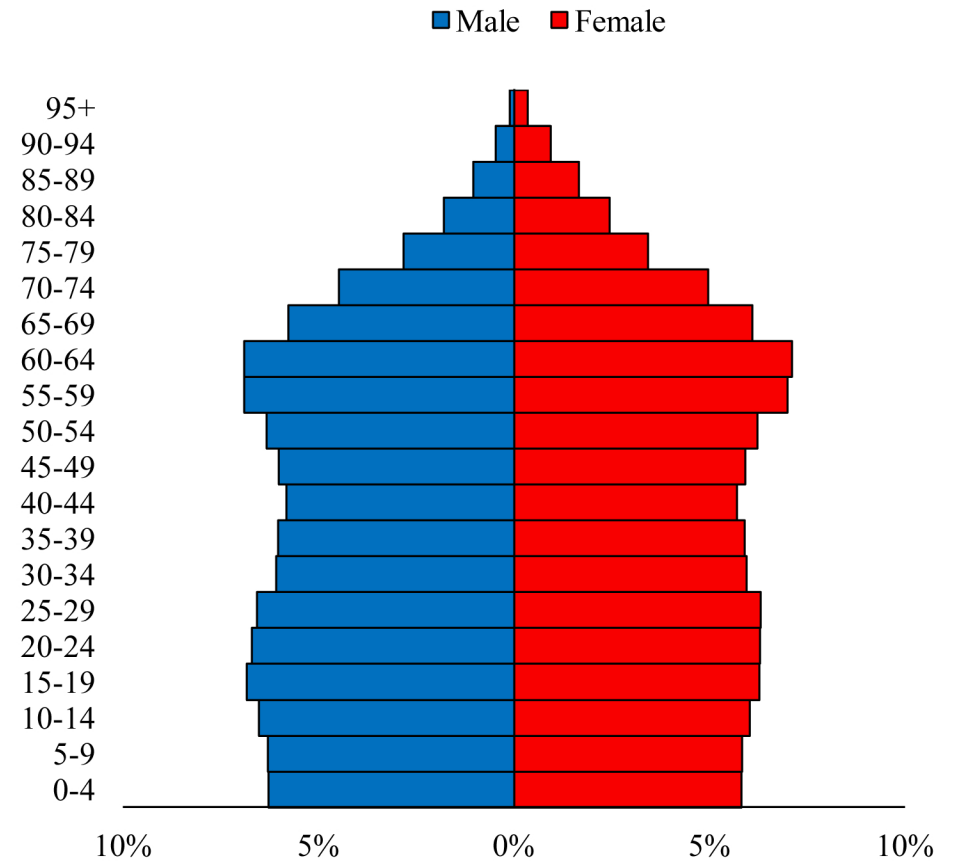

Population Pyramids of Ohio by County

Putnam County Projected Population Pyramid, 2020

Ohio Projected Population Pyramid, 2020

Go to: <http://scripps.muohio.edu/content/population-pyramids-ohio-county-2010-2050> to download individual population pyramids (PDF, J-PEG, TIFF formats available).

Note: Population pyramids display % of populations by 5 years age groups.

Citation: Mehdizadeh, S., Ritchey, P. N., Tipsuk, P., & Yamashita, T. (2012). Population Pyramids of Ohio by County. Scripps Gerontology Center, Miami University, Oxford, OH.