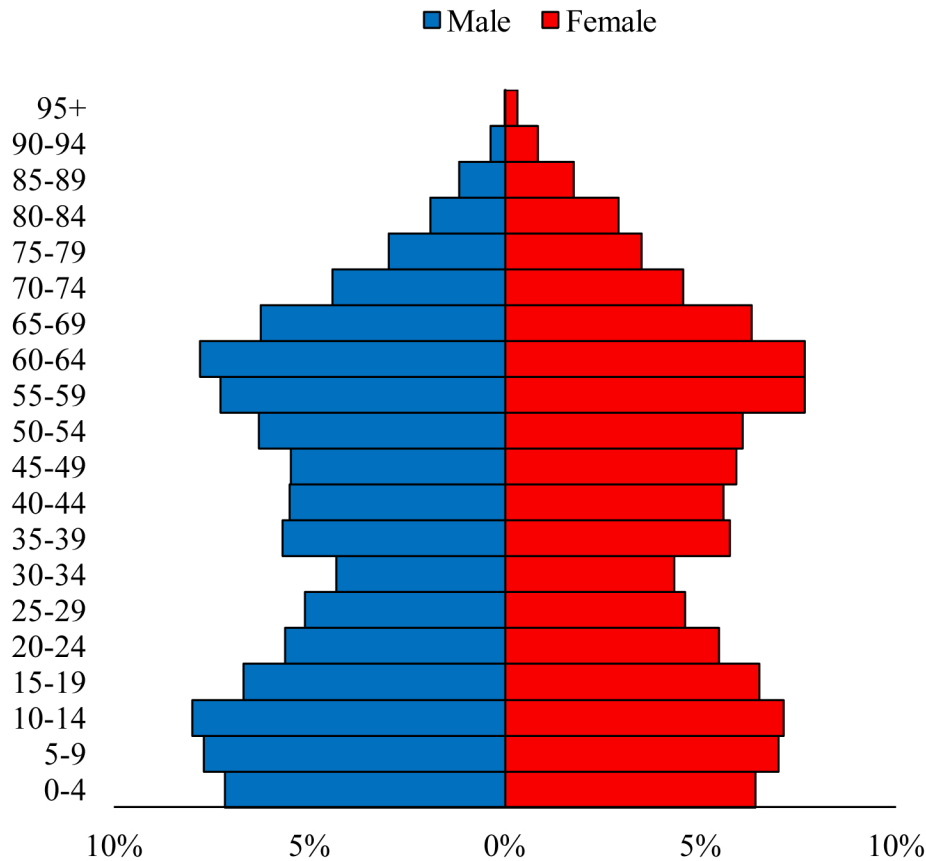

Population Pyramids of Ohio by County

Putnam County Projected Population Pyramid, 2020

Ohio Projected Population Pyramid, 2020

Go to: <http://scripps.muohio.edu/content/population-pyramids-ohio-county-2010-2050> to download individual population pyramids (PDF, J-PEG, TIFF formats available).

Note: Population pyramids display % of populations by 5 years age groups.

Citation: Mehdizadeh, S., Ritchey, P. N., Tipsuk, P., & Yamashita, T. (2012). Population Pyramids of Ohio by County. Scripps Gerontology Center, Miami University, Oxford, OH.