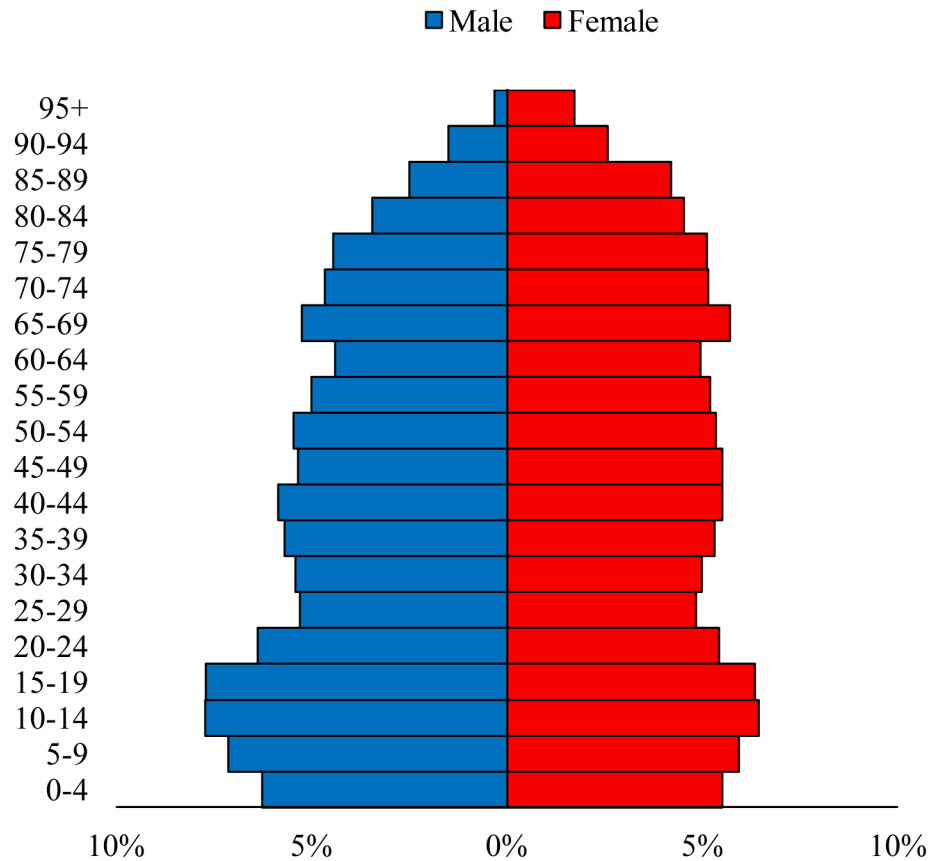

Population Pyramids of Ohio by County

Preble County Projected Population Pyramid, 2050

Ohio Projected Population Pyramid, 2050

Go to: <http://scripps.muohio.edu/content/population-pyramids-ohio-county-2010-2050> to download individual population pyramids (PDF, J-PEG, TIFF formats available).

Note: Population pyramids display % of populations by 5 years age groups.

Citation: Mehdizadeh, S., Ritchey, P. N., Tipsuk, P., & Yamashita, T. (2012). Population Pyramids of Ohio by County. Scripps Gerontology Center, Miami University, Oxford, OH.