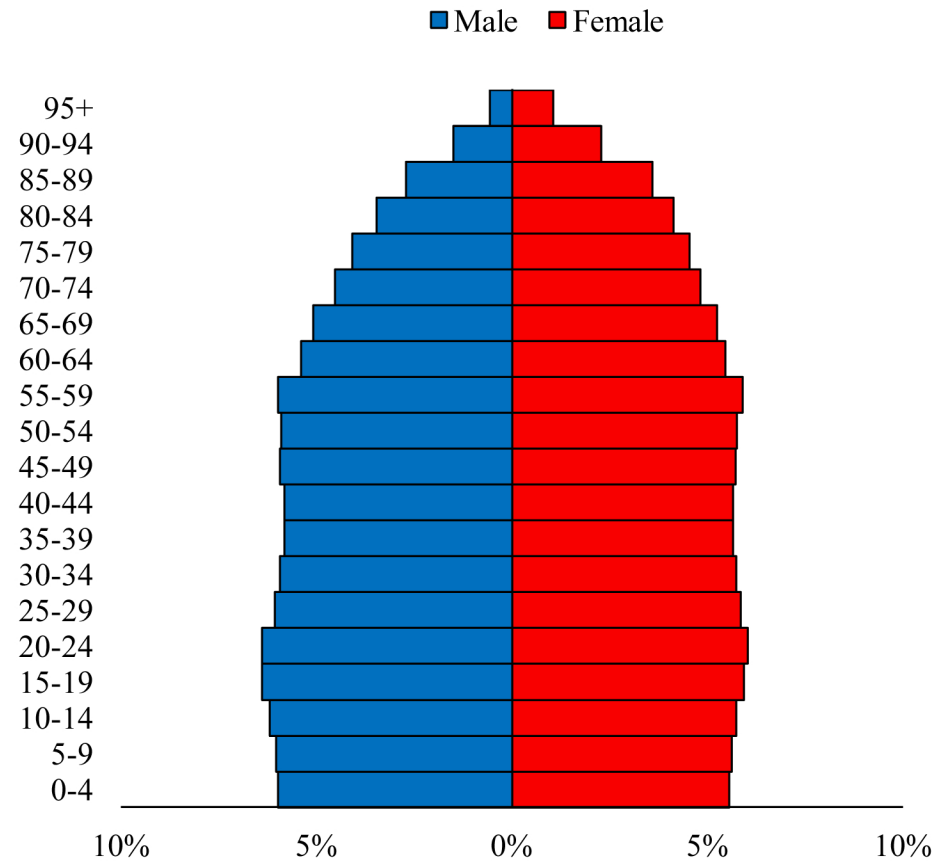

Population Pyramids of Ohio by County

Preble County Projected Population Pyramid, 2050

Ohio Projected Population Pyramid, 2050

Go to: <http://scripps.muohio.edu/content/population-pyramids-ohio-county-2010-2050> to download individual population pyramids (PDF, J-PEG, TIFF formats available).

Note: Population pyramids display % of populations by 5 years age groups.

Citation: Mehdizadeh, S., Ritchey, P. N., Tipsuk, P., & Yamashita, T. (2012). Population Pyramids of Ohio by County. Scripps Gerontology Center, Miami University, Oxford, OH.