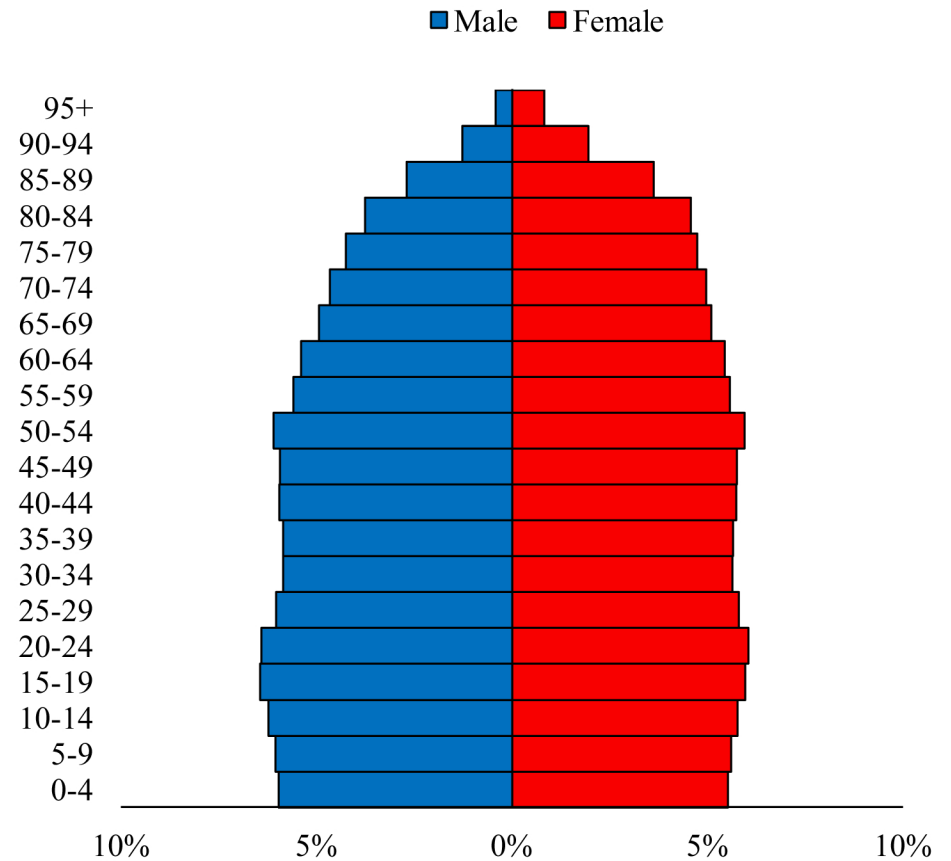

# Population Pyramids of Ohio by County

Preble County Projected Population Pyramid, 2045

Ohio Projected Population Pyramid, 2045

**Go to:** <http://scripps.muohio.edu/content/population-pyramids-ohio-county-2010-2050> to download individual population pyramids (PDF, J-PEG, TIFF formats available).

**Note:** Population pyramids display % of populations by 5 years age groups.

**Citation:** Mehdizadeh, S., Ritchey, P. N., Tipsuk, P., & Yamashita, T. (2012). Population Pyramids of Ohio by County. Scripps Gerontology Center, Miami University, Oxford, OH.