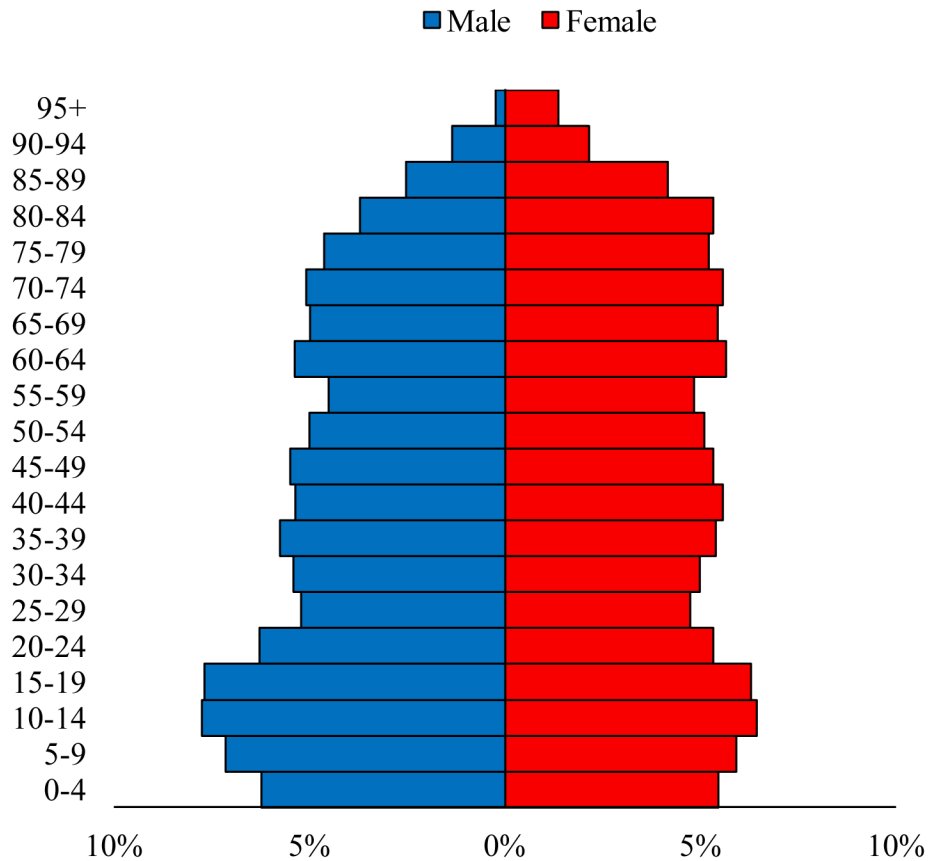

# Population Pyramids of Ohio by County

Preble County Projected Population Pyramid, 2045

Ohio Projected Population Pyramid, 2045

**Go to:** <http://scripps.muohio.edu/content/population-pyramids-ohio-county-2010-2050> to download individual population pyramids (PDF, J-PEG, TIFF formats available).

**Note:** Population pyramids display % of populations by 5 years age groups.

**Citation:** Mehdizadeh, S., Ritchey, P. N., Tipsuk, P., & Yamashita, T. (2012). Population Pyramids of Ohio by County. Scripps Gerontology Center, Miami University, Oxford, OH.