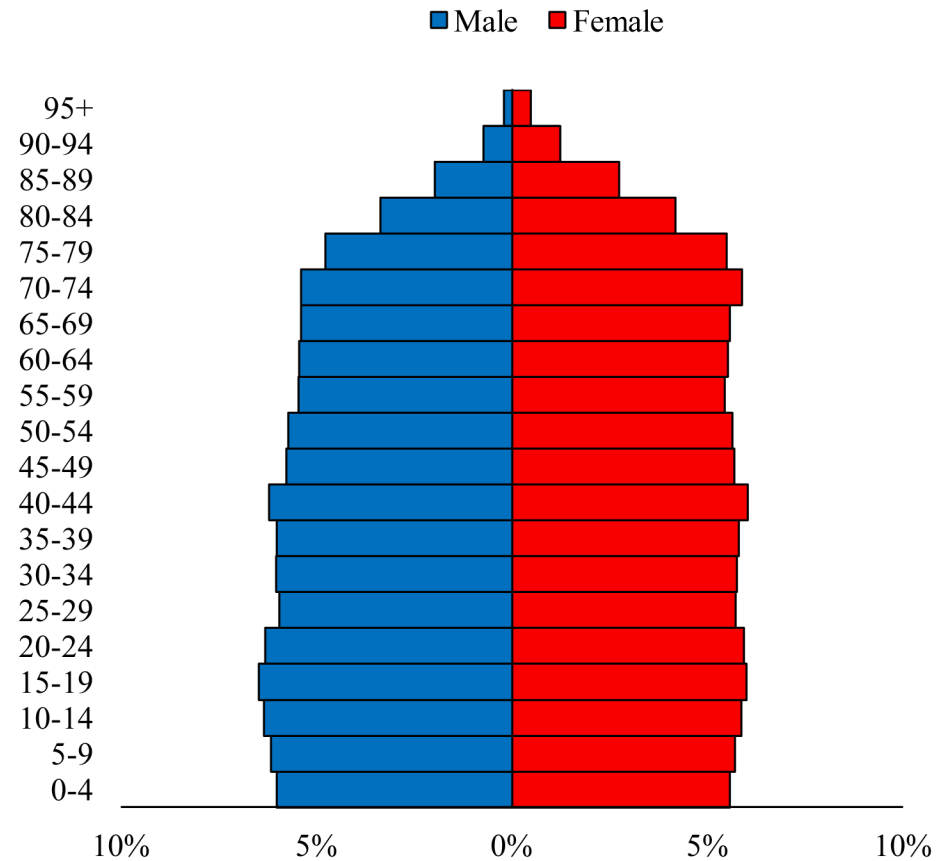

Population Pyramids of Ohio by County

Preble County Projected Population Pyramid, 2035

Ohio Projected Population Pyramid, 2035

Go to: <http://scripps.muohio.edu/content/population-pyramids-ohio-county-2010-2050> to download individual population pyramids (PDF, J-PEG, TIFF formats available).

Note: Population pyramids display % of populations by 5 years age groups.

Citation: Mehdizadeh, S., Ritchey, P. N., Tipsuk, P., & Yamashita, T. (2012). Population Pyramids of Ohio by County. Scripps Gerontology Center, Miami University, Oxford, OH.