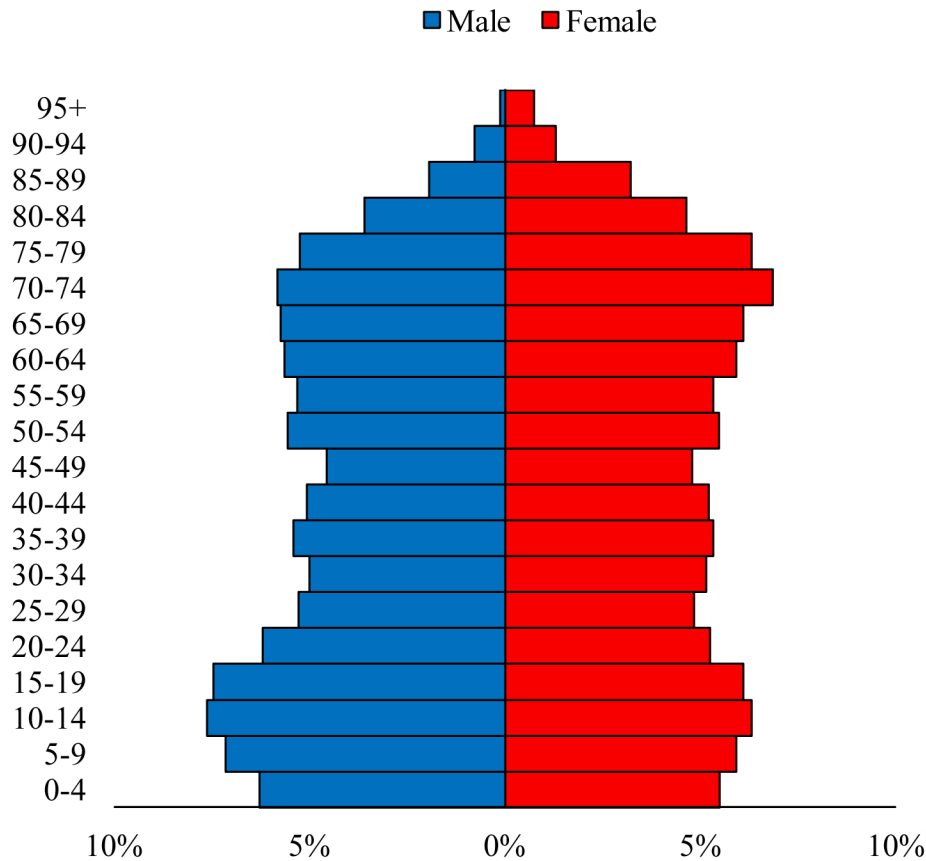

Population Pyramids of Ohio by County

Preble County Projected Population Pyramid, 2035

Ohio Projected Population Pyramid, 2035

Go to: <http://scripps.muohio.edu/content/population-pyramids-ohio-county-2010-2050> to download individual population pyramids (PDF, J-PEG, TIFF formats available).

Note: Population pyramids display % of populations by 5 years age groups.

Citation: Mehdizadeh, S., Ritchey, P. N., Tipsuk, P., & Yamashita, T. (2012). Population Pyramids of Ohio by County. Scripps Gerontology Center, Miami University, Oxford, OH.