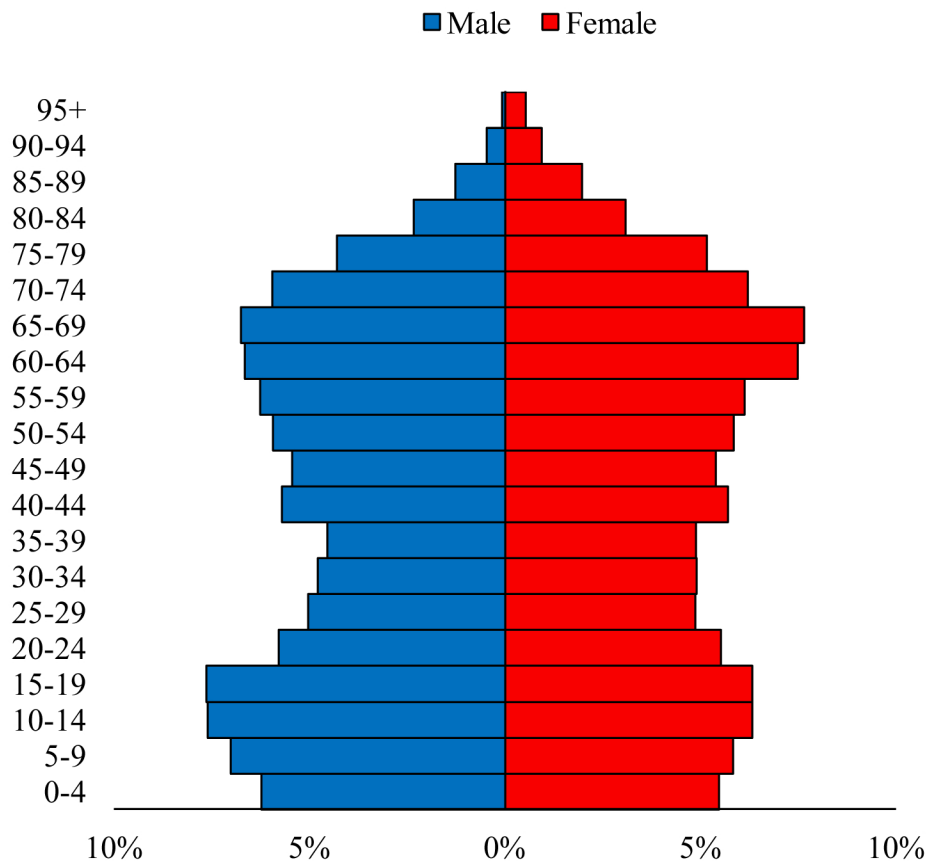

Population Pyramids of Ohio by County

Preble County Projected Population Pyramid, 2025

Ohio Projected Population Pyramid, 2025

Go to: <http://scripps.muohio.edu/content/population-pyramids-ohio-county-2010-2050> to download individual population pyramids (PDF, J-PEG, TIFF formats available).

Note: Population pyramids display % of populations by 5 years age groups.

Citation: Mehdizadeh, S., Ritchey, P. N., Tipsuk, P., & Yamashita, T. (2012). Population Pyramids of Ohio by County. Scripps Gerontology Center, Miami University, Oxford, OH.