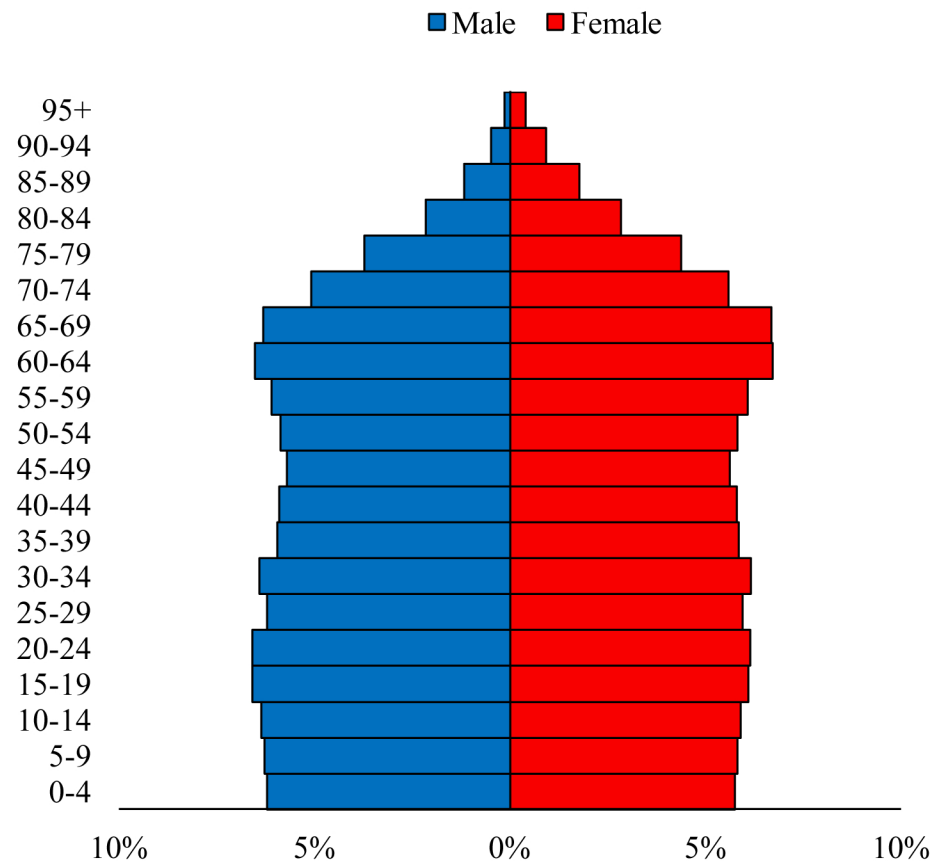

Population Pyramids of Ohio by County

Preble County Projected Population Pyramid, 2025

Ohio Projected Population Pyramid, 2025

Go to: <http://scripps.muohio.edu/content/population-pyramids-ohio-county-2010-2050> to download individual population pyramids (PDF, J-PEG, TIFF formats available).

Note: Population pyramids display % of populations by 5 years age groups.

Citation: Mehdizadeh, S., Ritchey, P. N., Tipsuk, P., & Yamashita, T. (2012). Population Pyramids of Ohio by County. Scripps Gerontology Center, Miami University, Oxford, OH.