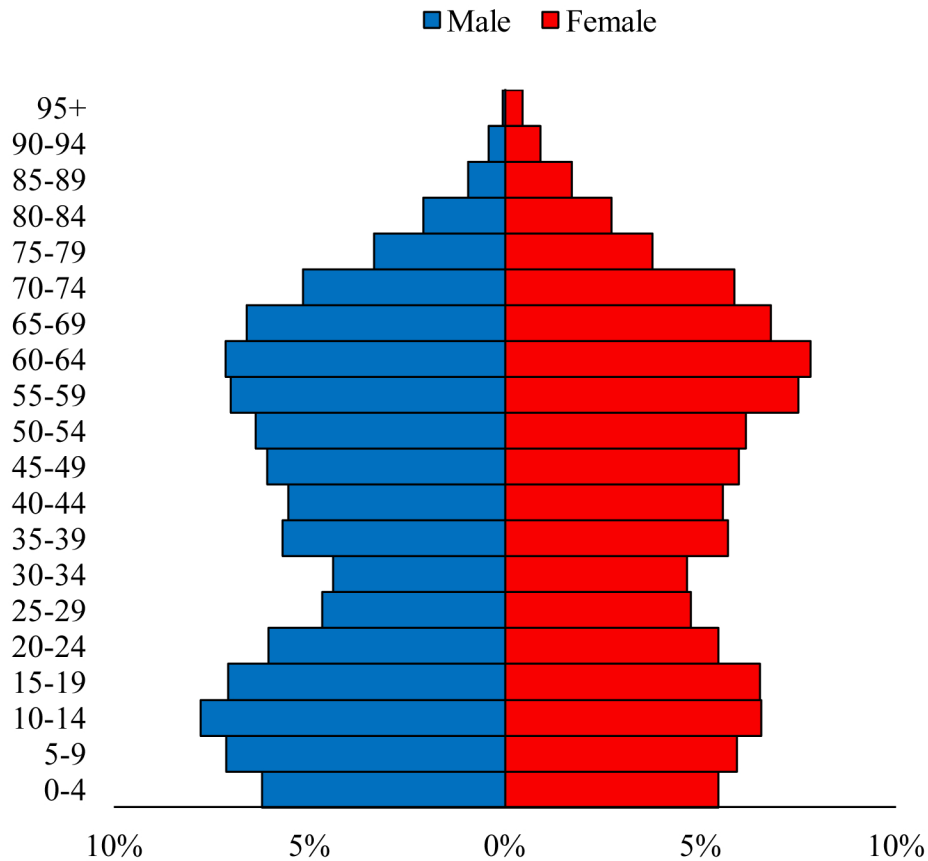

Population Pyramids of Ohio by County

Preble County Projected Population Pyramid, 2020

Ohio Projected Population Pyramid, 2020

Go to: <http://scripps.muohio.edu/content/population-pyramids-ohio-county-2010-2050> to download individual population pyramids (PDF, J-PEG, TIFF formats available).

Note: Population pyramids display % of populations by 5 years age groups.

Citation: Mehdizadeh, S., Ritchey, P. N., Tipsuk, P., & Yamashita, T. (2012). Population Pyramids of Ohio by County. Scripps Gerontology Center, Miami University, Oxford, OH.