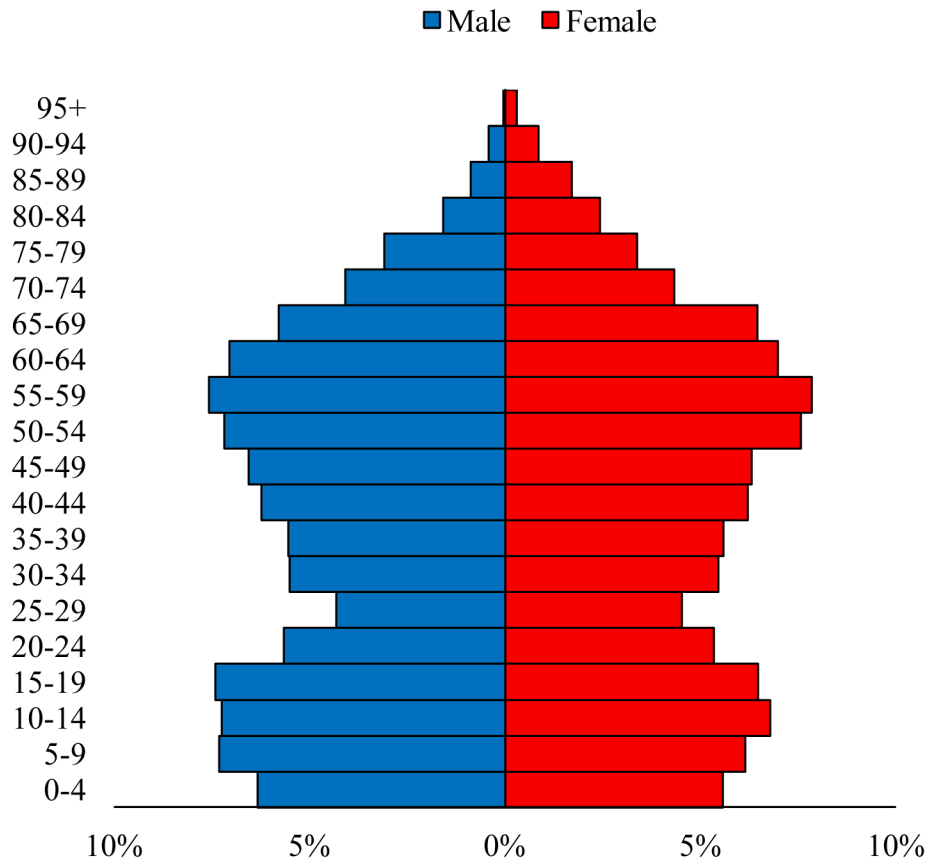

Population Pyramids of Ohio by County

Preble County Projected Population Pyramid, 2015

Ohio Projected Population Pyramid, 2015

Go to: <http://scripps.muohio.edu/content/population-pyramids-ohio-county-2010-2050> to download individual population pyramids (PDF, J-PEG, TIFF formats available).

Note: Population pyramids display % of populations by 5 years age groups.

Citation: Mehdizadeh, S., Ritchey, P. N., Tipsuk, P., & Yamashita, T. (2012). Population Pyramids of Ohio by County. Scripps Gerontology Center, Miami University, Oxford, OH.