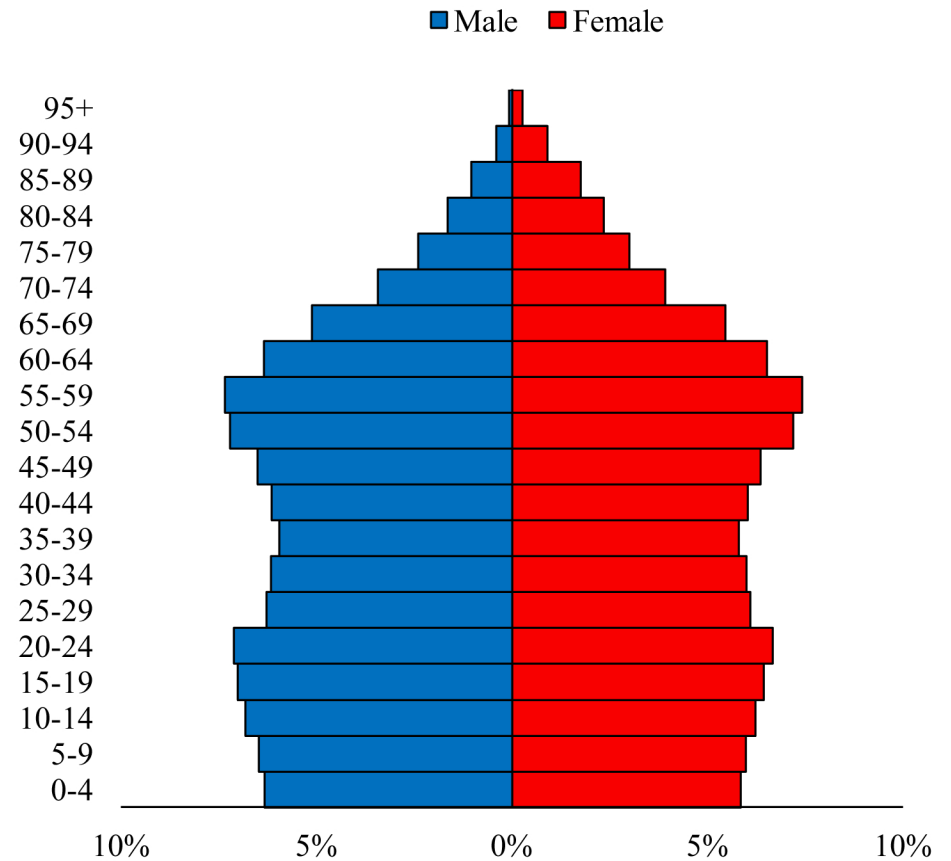

Population Pyramids of Ohio by County

Preble County Projected Population Pyramid, 2015

Ohio Projected Population Pyramid, 2015

Go to: <http://scripps.muohio.edu/content/population-pyramids-ohio-county-2010-2050> to download individual population pyramids (PDF, J-PEG, TIFF formats available).

Note: Population pyramids display % of populations by 5 years age groups.

Citation: Mehdizadeh, S., Ritchey, P. N., Tipsuk, P., & Yamashita, T. (2012). Population Pyramids of Ohio by County. Scripps Gerontology Center, Miami University, Oxford, OH.