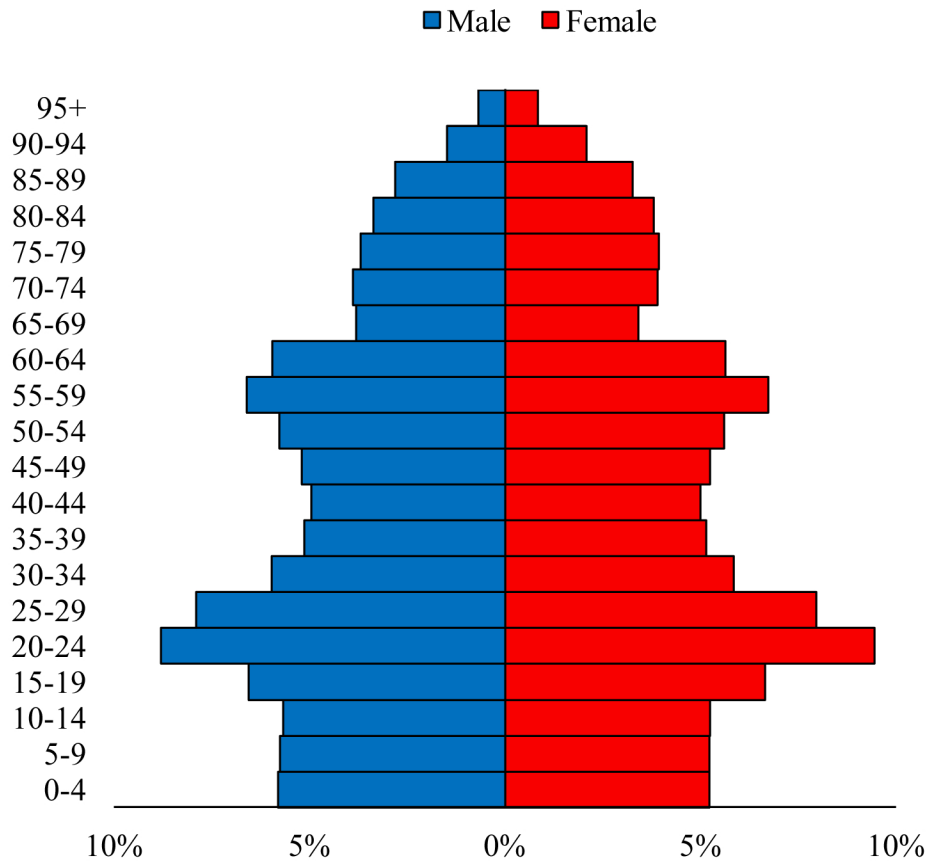

Population Pyramids of Ohio by County

Portage County Projected Population Pyramid, 2050

Ohio Projected Population Pyramid, 2050

Go to: <http://scripps.muohio.edu/content/population-pyramids-ohio-county-2010-2050> to download individual population pyramids (PDF, J-PEG, TIFF formats available).

Note: Population pyramids display % of populations by 5 years age groups.

Citation: Mehdizadeh, S., Ritchey, P. N., Tipsuk, P., & Yamashita, T. (2012). Population Pyramids of Ohio by County. Scripps Gerontology Center, Miami University, Oxford, OH.