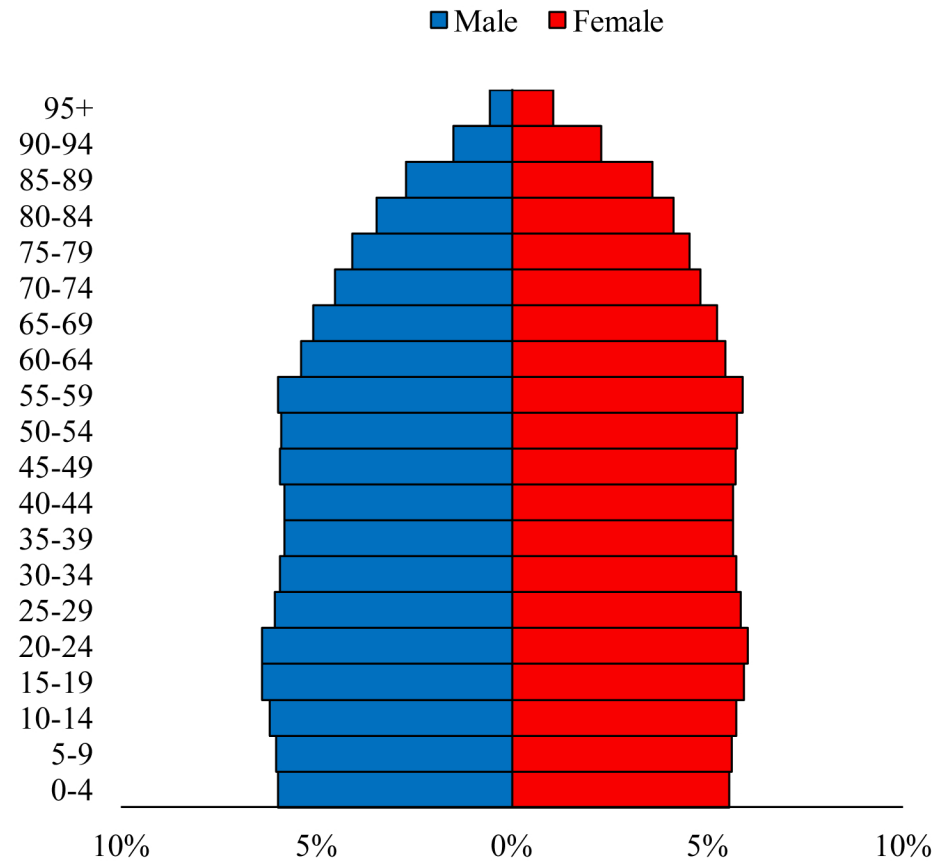

Population Pyramids of Ohio by County

Portage County Projected Population Pyramid, 2050

Ohio Projected Population Pyramid, 2050

Go to: <http://scripps.muohio.edu/content/population-pyramids-ohio-county-2010-2050> to download individual population pyramids (PDF, J-PEG, TIFF formats available).

Note: Population pyramids display % of populations by 5 years age groups.

Citation: Mehdizadeh, S., Ritchey, P. N., Tipsuk, P., & Yamashita, T. (2012). Population Pyramids of Ohio by County. Scripps Gerontology Center, Miami University, Oxford, OH.