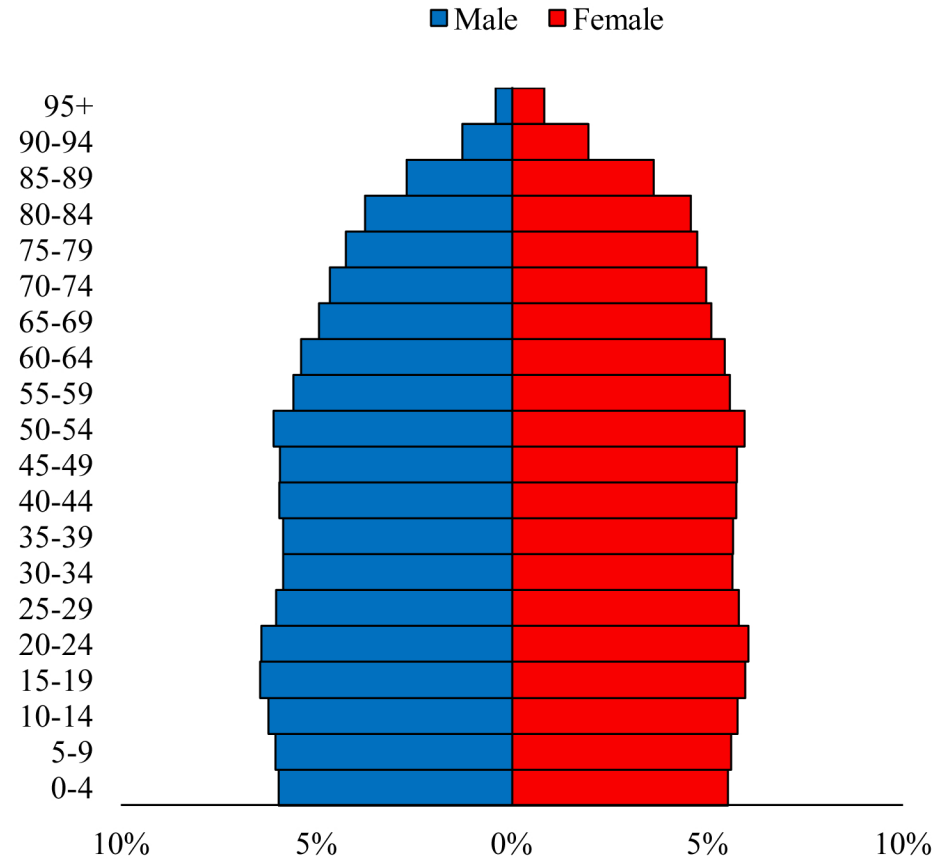

# Population Pyramids of Ohio by County

Portage County Projected Population Pyramid, 2045

Ohio Projected Population Pyramid, 2045

**Go to:** <http://scripps.muohio.edu/content/population-pyramids-ohio-county-2010-2050> to download individual population pyramids (PDF, J-PEG, TIFF formats available).

**Note:** Population pyramids display % of populations by 5 years age groups.

**Citation:** Mehdizadeh, S., Ritchey, P. N., Tipsuk, P., & Yamashita, T. (2012). Population Pyramids of Ohio by County. Scripps Gerontology Center, Miami University, Oxford, OH.