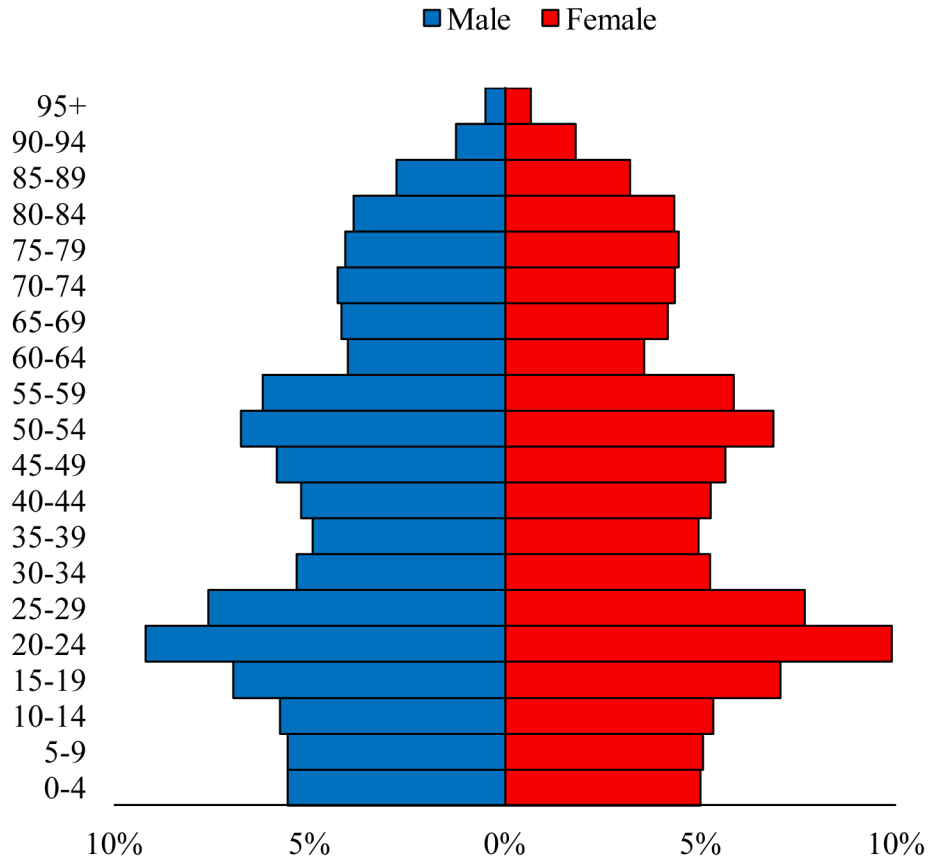

# Population Pyramids of Ohio by County

Portage County Projected Population Pyramid, 2045

Ohio Projected Population Pyramid, 2045

**Go to:** <http://scripps.muohio.edu/content/population-pyramids-ohio-county-2010-2050> to download individual population pyramids (PDF, J-PEG, TIFF formats available).

**Note:** Population pyramids display % of populations by 5 years age groups.

**Citation:** Mehdizadeh, S., Ritchey, P. N., Tipsuk, P., & Yamashita, T. (2012). Population Pyramids of Ohio by County. Scripps Gerontology Center, Miami University, Oxford, OH.