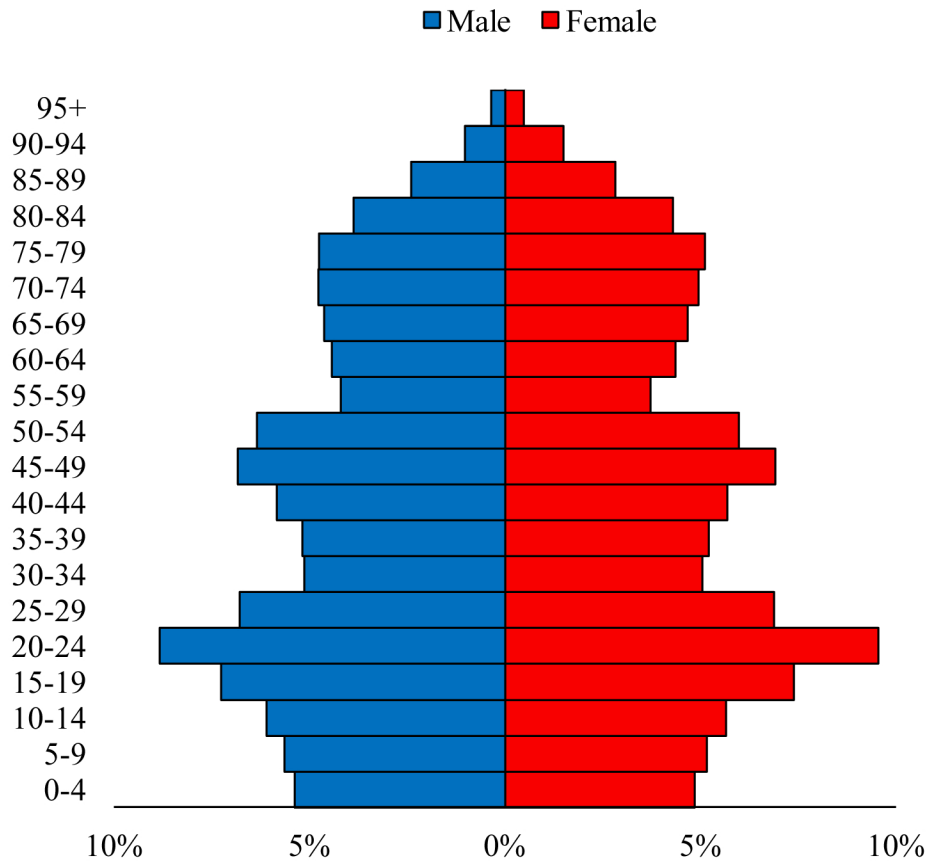

Population Pyramids of Ohio by County

Portage County Projected Population Pyramid, 2040

Ohio Projected Population Pyramid, 2040

Go to: <http://scripps.muohio.edu/content/population-pyramids-ohio-county-2010-2050> to download individual population pyramids (PDF, J-PEG, TIFF formats available).

Note: Population pyramids display % of populations by 5 years age groups.

Citation: Mehdizadeh, S., Ritchey, P. N., Tipsuk, P., & Yamashita, T. (2012). Population Pyramids of Ohio by County. Scripps Gerontology Center, Miami University, Oxford, OH.