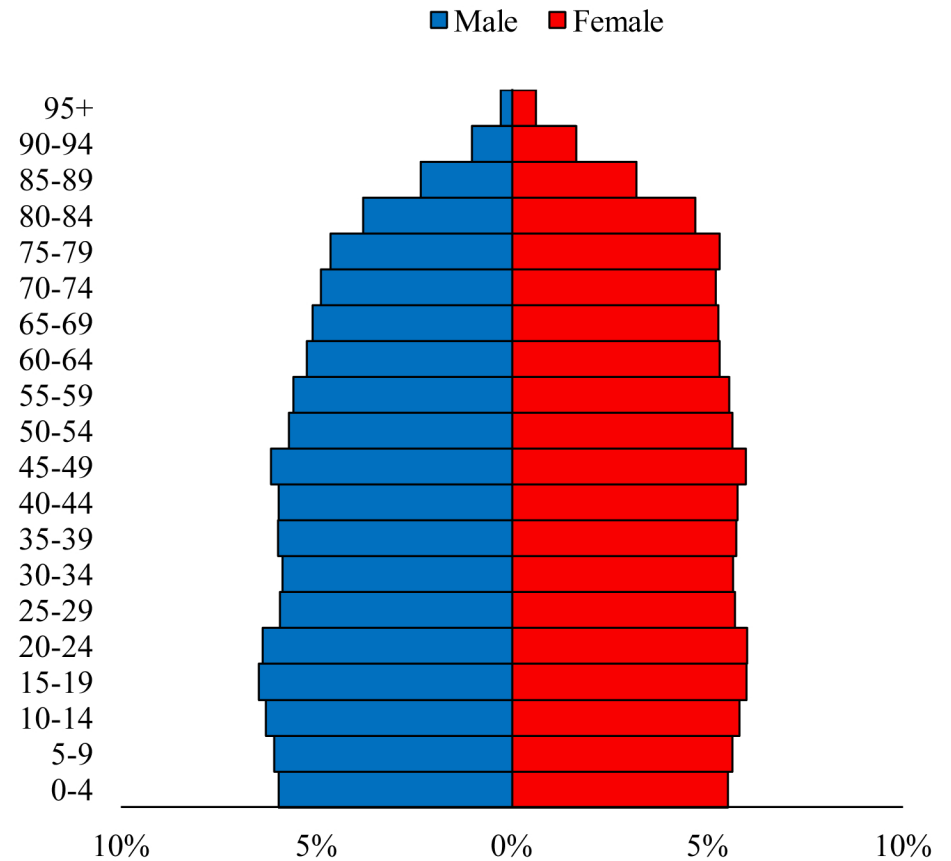

Population Pyramids of Ohio by County

Portage County Projected Population Pyramid, 2040

Ohio Projected Population Pyramid, 2040

Go to: <http://scripps.muohio.edu/content/population-pyramids-ohio-county-2010-2050> to download individual population pyramids (PDF, J-PEG, TIFF formats available).

Note: Population pyramids display % of populations by 5 years age groups.

Citation: Mehdizadeh, S., Ritchey, P. N., Tipsuk, P., & Yamashita, T. (2012). Population Pyramids of Ohio by County. Scripps Gerontology Center, Miami University, Oxford, OH.