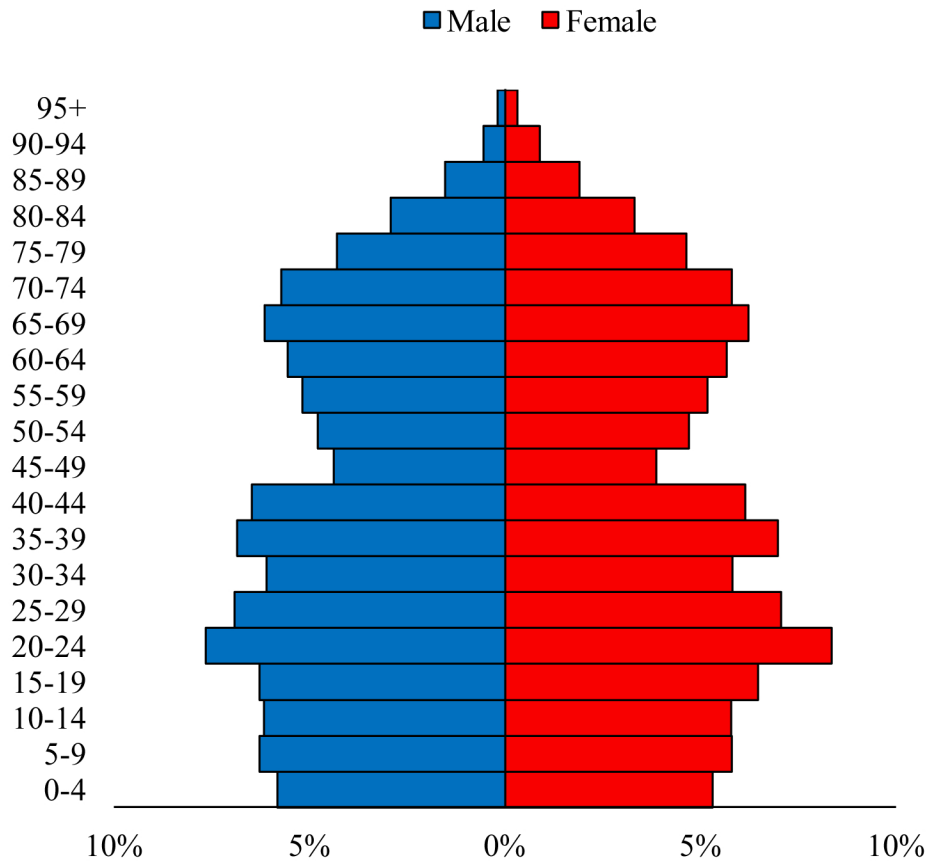

Population Pyramids of Ohio by County

Portage County Projected Population Pyramid, 2030

Ohio Projected Population Pyramid, 2030

Go to: <http://scripps.muohio.edu/content/population-pyramids-ohio-county-2010-2050> to download individual population pyramids (PDF, J-PEG, TIFF formats available).

Note: Population pyramids display % of populations by 5 years age groups.

Citation: Mehdizadeh, S., Ritchey, P. N., Tipsuk, P., & Yamashita, T. (2012). Population Pyramids of Ohio by County. Scripps Gerontology Center, Miami University, Oxford, OH.