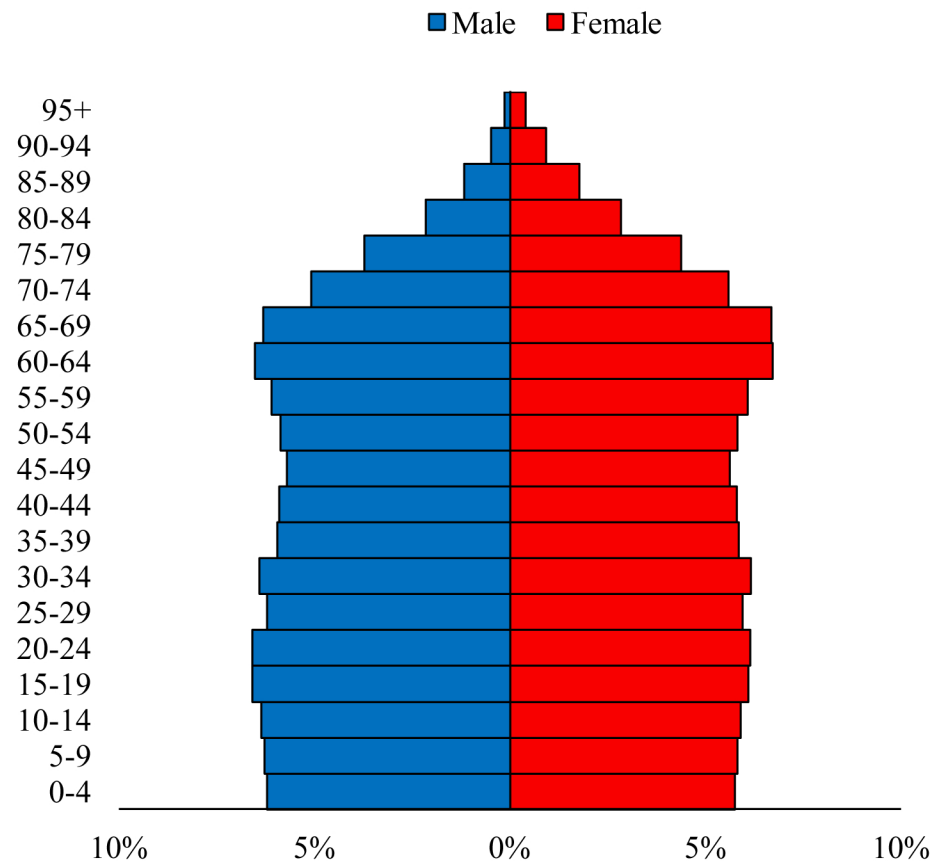

Population Pyramids of Ohio by County

Portage County Projected Population Pyramid, 2025

Ohio Projected Population Pyramid, 2025

Go to: <http://scripps.muohio.edu/content/population-pyramids-ohio-county-2010-2050> to download individual population pyramids (PDF, J-PEG, TIFF formats available).

Note: Population pyramids display % of populations by 5 years age groups.

Citation: Mehdizadeh, S., Ritchey, P. N., Tipsuk, P., & Yamashita, T. (2012). Population Pyramids of Ohio by County. Scripps Gerontology Center, Miami University, Oxford, OH.