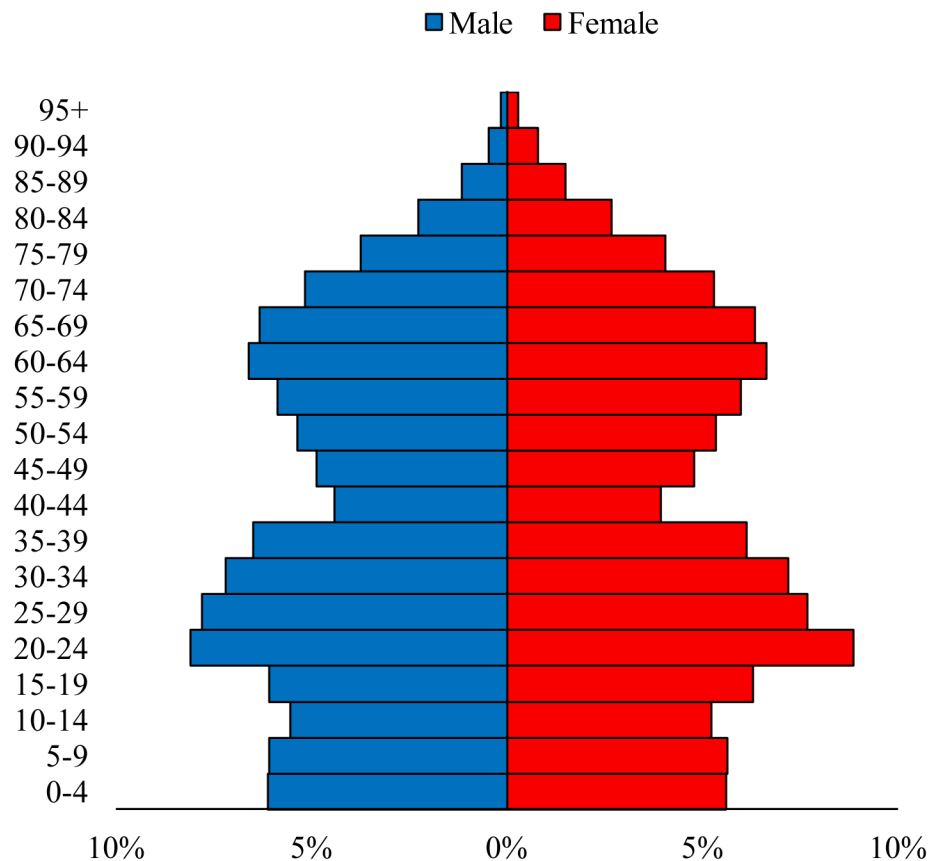

Population Pyramids of Ohio by County

Portage County Projected Population Pyramid, 2025

Ohio Projected Population Pyramid, 2025

Go to: <http://scripps.muohio.edu/content/population-pyramids-ohio-county-2010-2050> to download individual population pyramids (PDF, J-PEG, TIFF formats available).

Note: Population pyramids display % of populations by 5 years age groups.

Citation: Mehdizadeh, S., Ritchey, P. N., Tipsuk, P., & Yamashita, T. (2012). Population Pyramids of Ohio by County. Scripps Gerontology Center, Miami University, Oxford, OH.