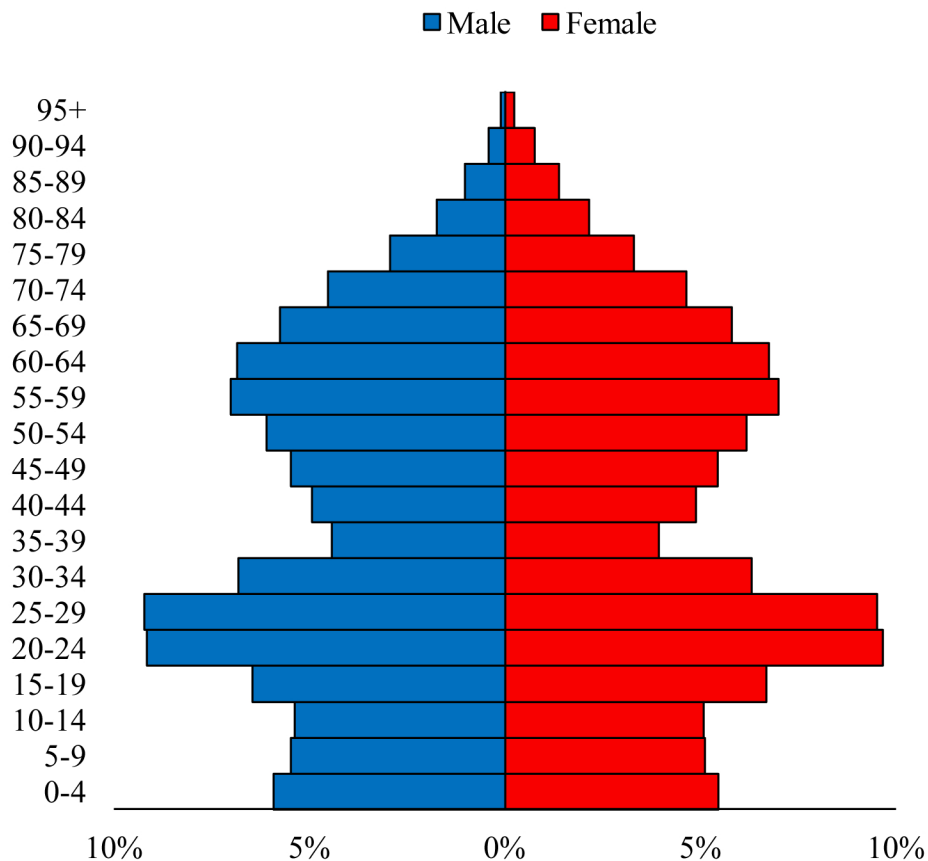

Population Pyramids of Ohio by County

Portage County Projected Population Pyramid, 2020

Ohio Projected Population Pyramid, 2020

Go to: <http://scripps.muohio.edu/content/population-pyramids-ohio-county-2010-2050> to download individual population pyramids (PDF, J-PEG, TIFF formats available).

Note: Population pyramids display % of populations by 5 years age groups.

Citation: Mehdizadeh, S., Ritchey, P. N., Tipsuk, P., & Yamashita, T. (2012). Population Pyramids of Ohio by County. Scripps Gerontology Center, Miami University, Oxford, OH.