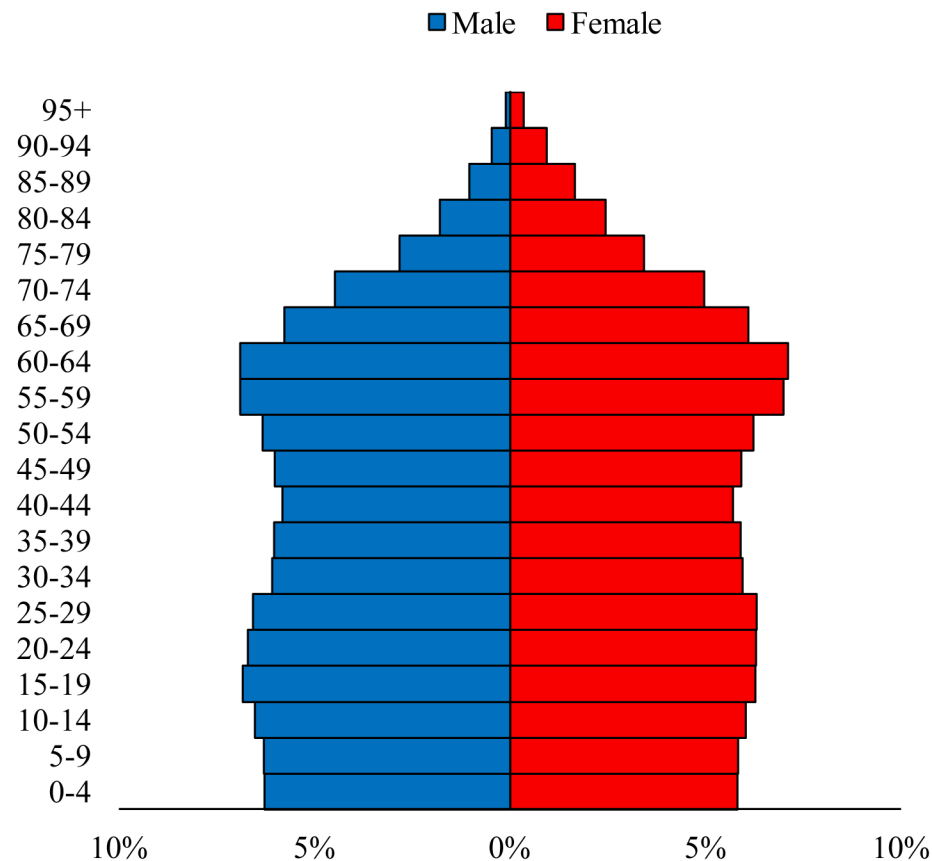

Population Pyramids of Ohio by County

Portage County Projected Population Pyramid, 2020

Ohio Projected Population Pyramid, 2020

Go to: <http://scripps.muohio.edu/content/population-pyramids-ohio-county-2010-2050> to download individual population pyramids (PDF, J-PEG, TIFF formats available).

Note: Population pyramids display % of populations by 5 years age groups.

Citation: Mehdizadeh, S., Ritchey, P. N., Tipsuk, P., & Yamashita, T. (2012). Population Pyramids of Ohio by County. Scripps Gerontology Center, Miami University, Oxford, OH.