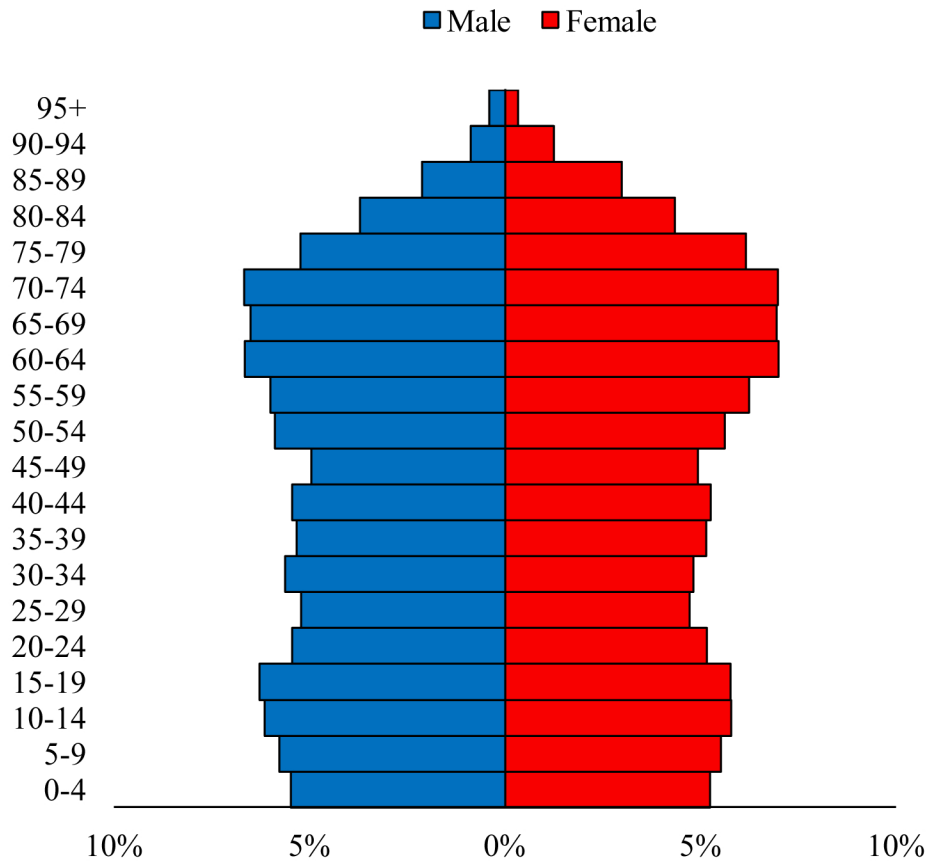

# Population Pyramids of Ohio by County

Pike County Projected Population Pyramid, 2035

Ohio Projected Population Pyramid, 2035

**Go to:** <http://scripps.muohio.edu/content/population-pyramids-ohio-county-2010-2050> to download individual population pyramids (PDF, J-PEG, TIFF formats available).

**Note:** Population pyramids display % of populations by 5 years age groups.

**Citation:** Mehdizadeh, S., Ritchey, P. N., Tipsuk, P., & Yamashita, T. (2012). Population Pyramids of Ohio by County. Scripps Gerontology Center, Miami University, Oxford, OH.