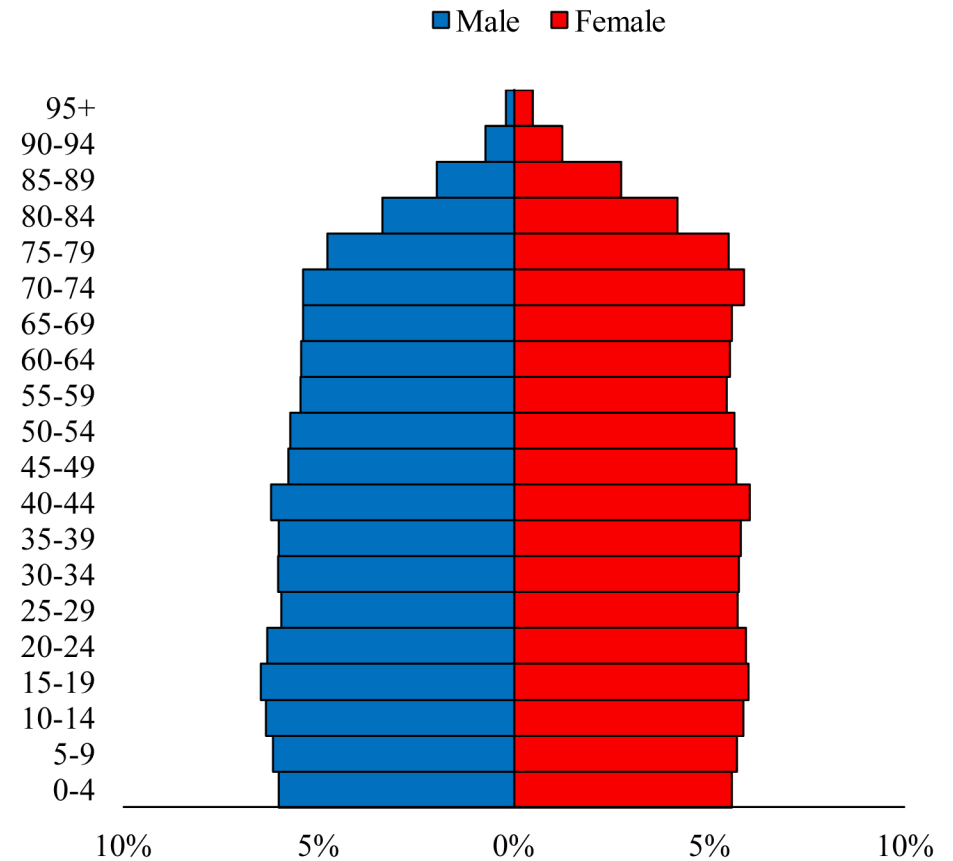

# Population Pyramids of Ohio by County

Pike County Projected Population Pyramid, 2035

Ohio Projected Population Pyramid, 2035

**Go to:** <http://scripps.muohio.edu/content/population-pyramids-ohio-county-2010-2050> to download individual population pyramids (PDF, J-PEG, TIFF formats available).

**Note:** Population pyramids display % of populations by 5 years age groups.

**Citation:** Mehdizadeh, S., Ritchey, P. N., Tipsuk, P., & Yamashita, T. (2012). Population Pyramids of Ohio by County. Scripps Gerontology Center, Miami University, Oxford, OH.