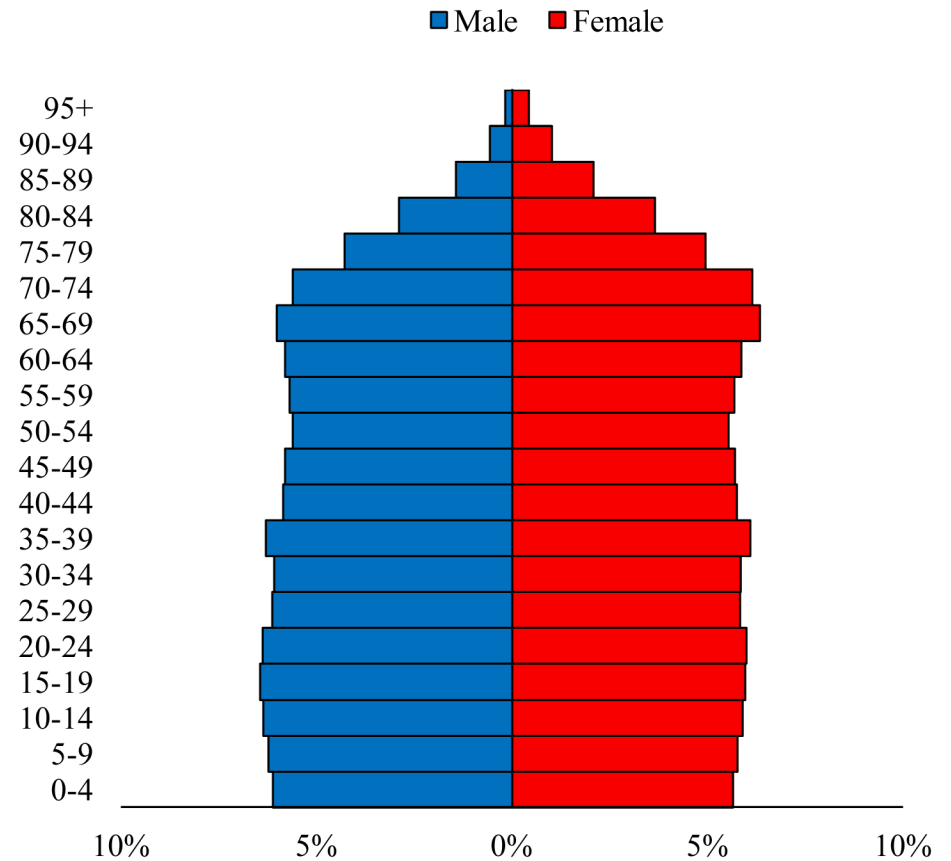

Population Pyramids of Ohio by County

Pike County Projected Population Pyramid, 2030

Ohio Projected Population Pyramid, 2030

Go to: <http://scripps.muohio.edu/content/population-pyramids-ohio-county-2010-2050> to download individual population pyramids (PDF, J-PEG, TIFF formats available).

Note: Population pyramids display % of populations by 5 years age groups.

Citation: Mehdizadeh, S., Ritchey, P. N., Tipsuk, P., & Yamashita, T. (2012). Population Pyramids of Ohio by County. Scripps Gerontology Center, Miami University, Oxford, OH.