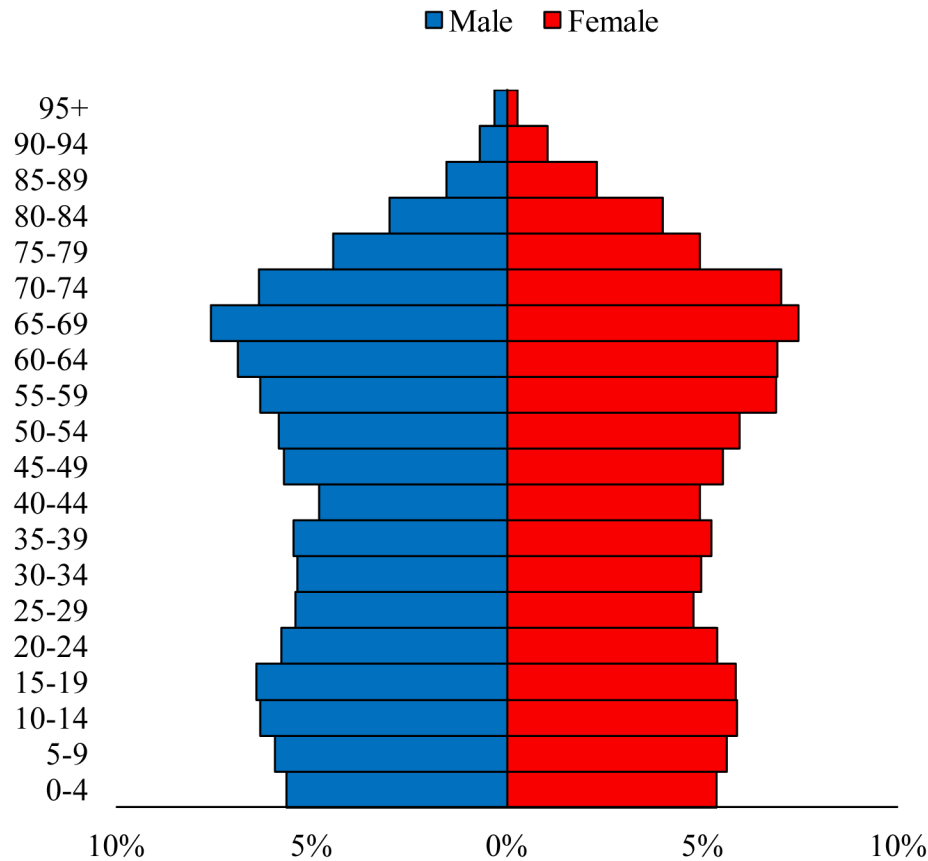

Population Pyramids of Ohio by County

Pike County Projected Population Pyramid, 2030

Ohio Projected Population Pyramid, 2030

Go to: <http://scripps.muohio.edu/content/population-pyramids-ohio-county-2010-2050> to download individual population pyramids (PDF, J-PEG, TIFF formats available).

Note: Population pyramids display % of populations by 5 years age groups.

Citation: Mehdizadeh, S., Ritchey, P. N., Tipsuk, P., & Yamashita, T. (2012). Population Pyramids of Ohio by County. Scripps Gerontology Center, Miami University, Oxford, OH.