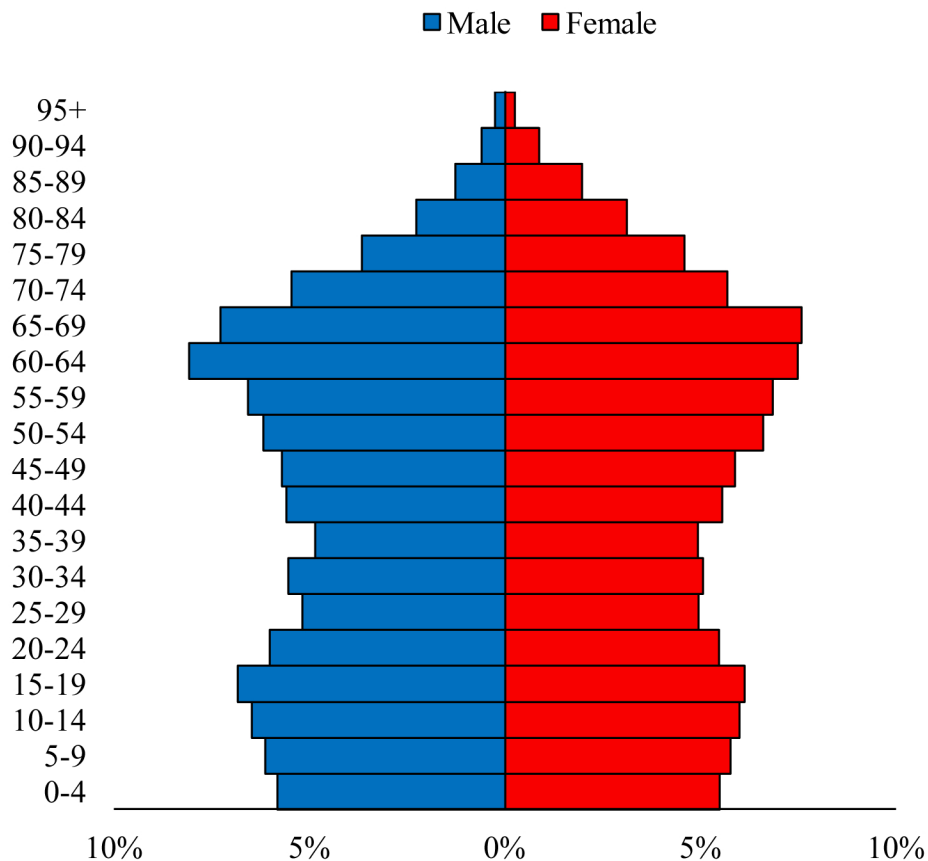

Population Pyramids of Ohio by County

Pike County Projected Population Pyramid, 2025

Ohio Projected Population Pyramid, 2025

Go to: <http://scripps.muohio.edu/content/population-pyramids-ohio-county-2010-2050> to download individual population pyramids (PDF, J-PEG, TIFF formats available).

Note: Population pyramids display % of populations by 5 years age groups.

Citation: Mehdizadeh, S., Ritchey, P. N., Tipsuk, P., & Yamashita, T. (2012). Population Pyramids of Ohio by County. Scripps Gerontology Center, Miami University, Oxford, OH.