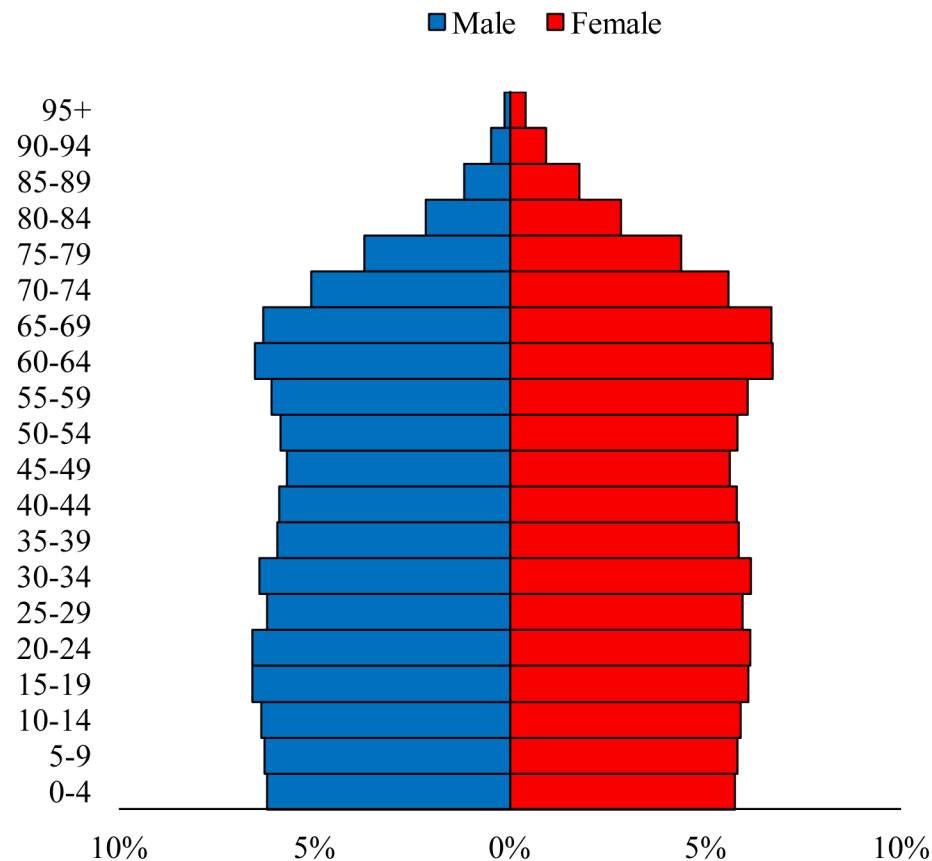

Population Pyramids of Ohio by County

Pike County Projected Population Pyramid, 2025

Ohio Projected Population Pyramid, 2025

Go to: <http://scripps.muohio.edu/content/population-pyramids-ohio-county-2010-2050> to download individual population pyramids (PDF, J-PEG, TIFF formats available).

Note: Population pyramids display % of populations by 5 years age groups.

Citation: Mehdizadeh, S., Ritchey, P. N., Tipsuk, P., & Yamashita, T. (2012). Population Pyramids of Ohio by County. Scripps Gerontology Center, Miami University, Oxford, OH.