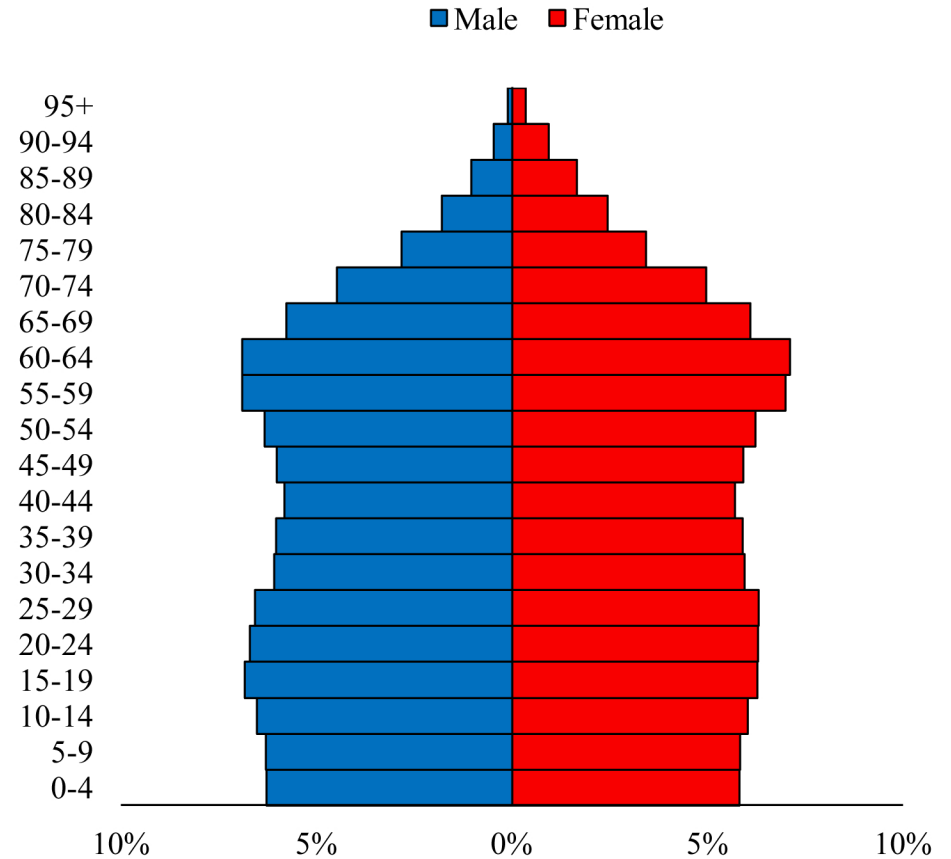

# Population Pyramids of Ohio by County

Pike County Projected Population Pyramid, 2020

Ohio Projected Population Pyramid, 2020

**Go to:** <http://scripps.muohio.edu/content/population-pyramids-ohio-county-2010-2050> to download individual population pyramids (PDF, J-PEG, TIFF formats available).

**Note:** Population pyramids display % of populations by 5 years age groups.

**Citation:** Mehdizadeh, S., Ritchey, P. N., Tipsuk, P., & Yamashita, T. (2012). Population Pyramids of Ohio by County. Scripps Gerontology Center, Miami University, Oxford, OH.