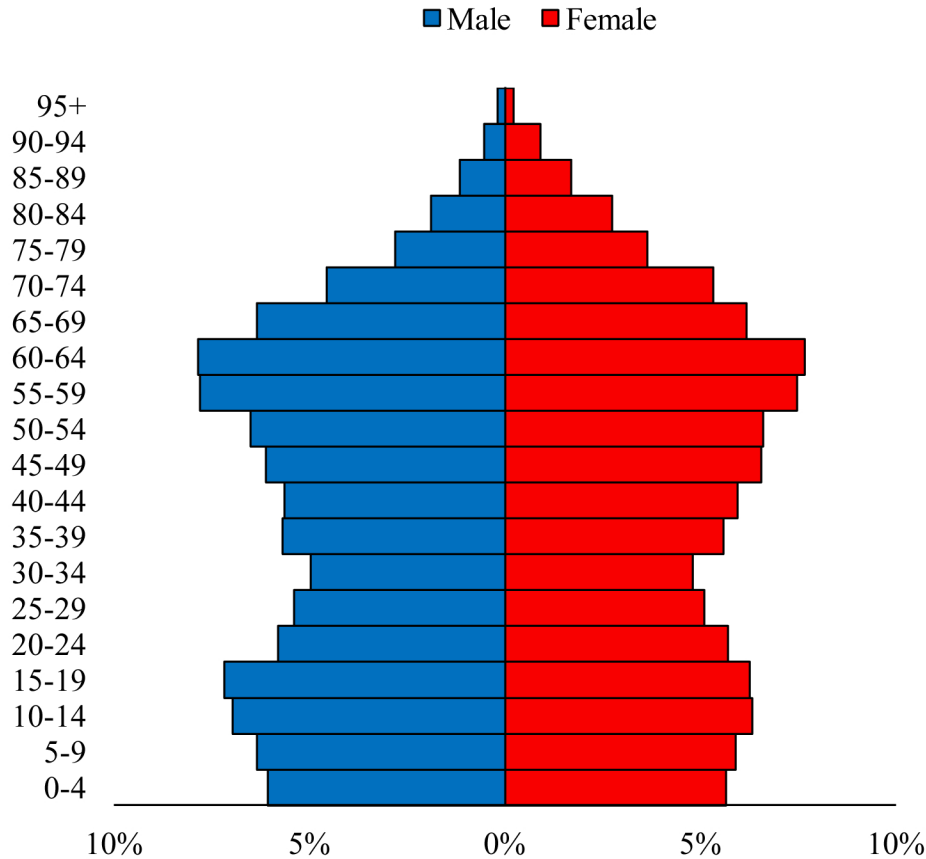

# Population Pyramids of Ohio by County

Pike County Projected Population Pyramid, 2020

Ohio Projected Population Pyramid, 2020

**Go to:** <http://scripps.muohio.edu/content/population-pyramids-ohio-county-2010-2050> to download individual population pyramids (PDF, J-PEG, TIFF formats available).

**Note:** Population pyramids display % of populations by 5 years age groups.

**Citation:** Mehdizadeh, S., Ritchey, P. N., Tipsuk, P., & Yamashita, T. (2012). Population Pyramids of Ohio by County. Scripps Gerontology Center, Miami University, Oxford, OH.