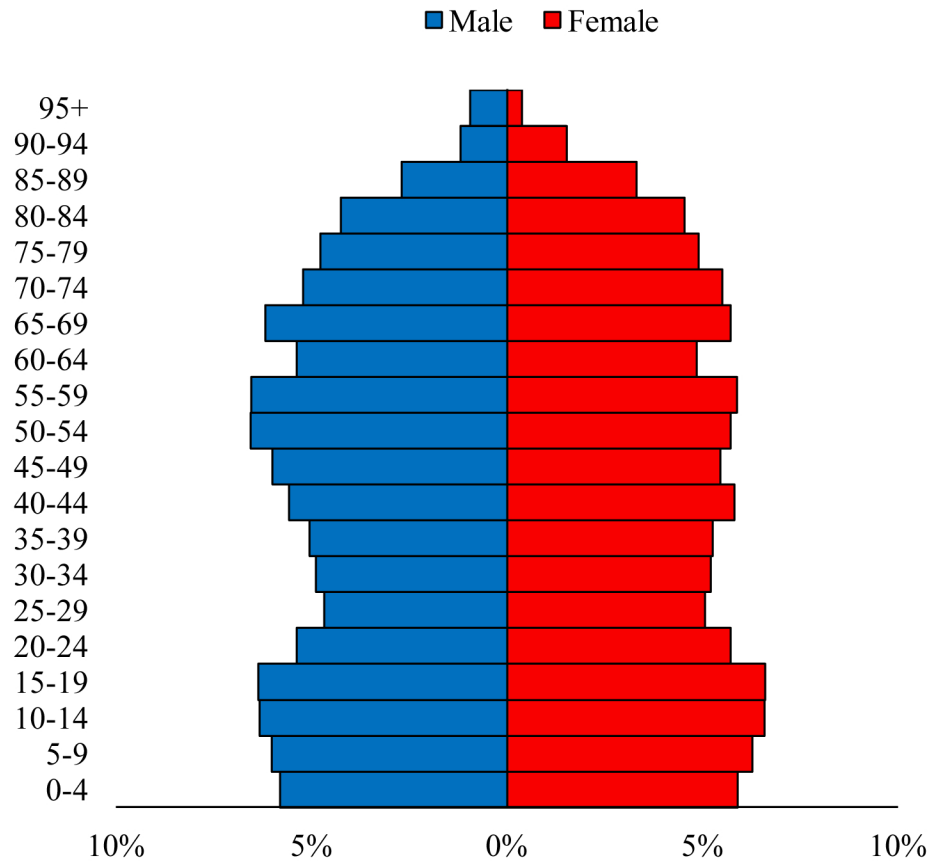

Population Pyramids of Ohio by County

Perry County Projected Population Pyramid, 2050

Ohio Projected Population Pyramid, 2050

Go to: <http://scripps.muohio.edu/content/population-pyramids-ohio-county-2010-2050> to download individual population pyramids (PDF, J-PEG, TIFF formats available).

Note: Population pyramids display % of populations by 5 years age groups.

Citation: Mehdizadeh, S., Ritchey, P. N., Tipsuk, P., & Yamashita, T. (2012). Population Pyramids of Ohio by County. Scripps Gerontology Center, Miami University, Oxford, OH.