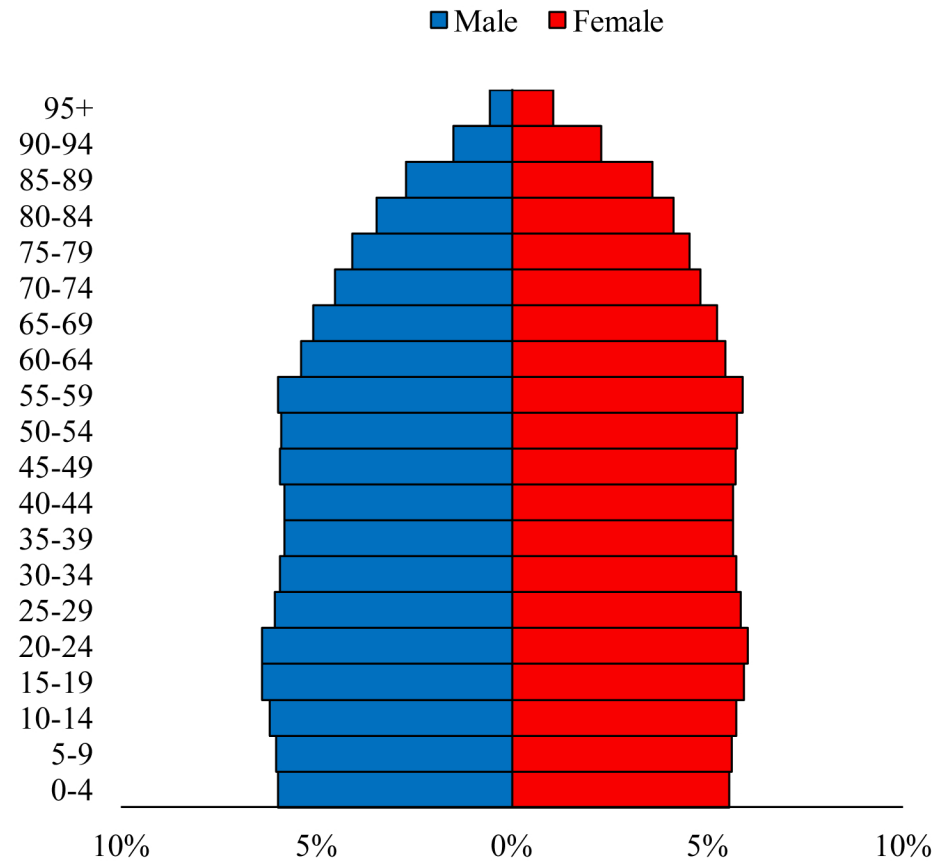

Population Pyramids of Ohio by County

Perry County Projected Population Pyramid, 2050

Ohio Projected Population Pyramid, 2050

Go to: <http://scripps.muohio.edu/content/population-pyramids-ohio-county-2010-2050> to download individual population pyramids (PDF, J-PEG, TIFF formats available).

Note: Population pyramids display % of populations by 5 years age groups.

Citation: Mehdizadeh, S., Ritchey, P. N., Tipsuk, P., & Yamashita, T. (2012). Population Pyramids of Ohio by County. Scripps Gerontology Center, Miami University, Oxford, OH.