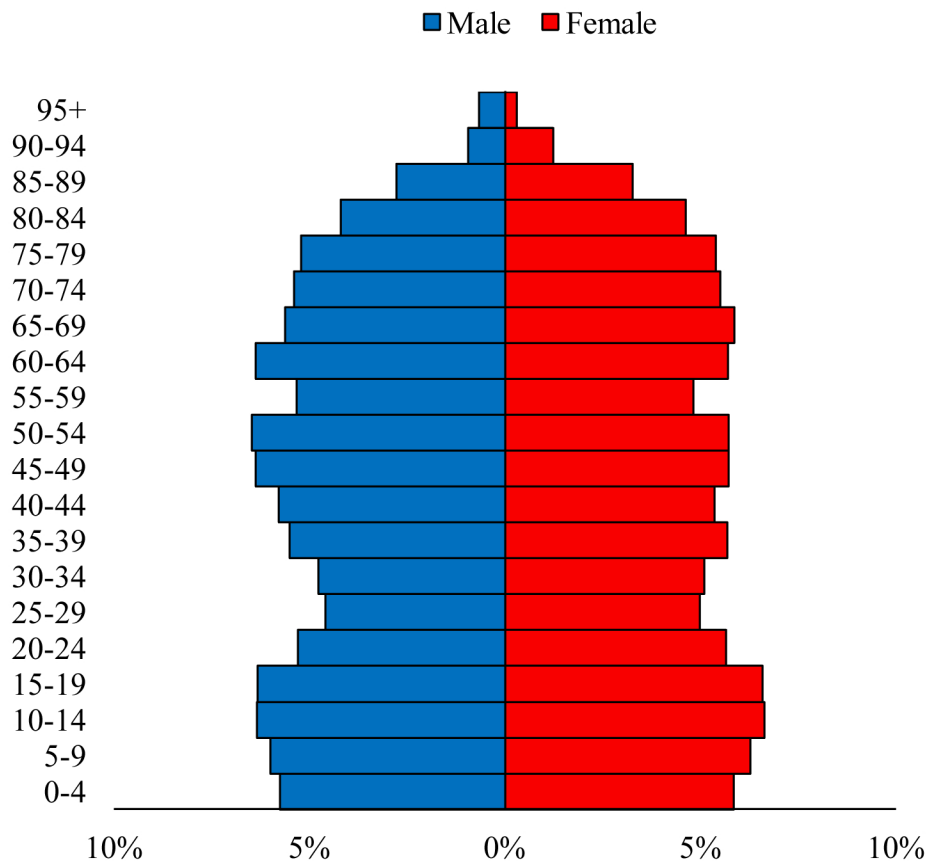

Population Pyramids of Ohio by County

Perry County Projected Population Pyramid, 2045

Ohio Projected Population Pyramid, 2045

Go to: <http://scripps.muohio.edu/content/population-pyramids-ohio-county-2010-2050> to download individual population pyramids (PDF, J-PEG, TIFF formats available).

Note: Population pyramids display % of populations by 5 years age groups.

Citation: Mehdizadeh, S., Ritchey, P. N., Tipsuk, P., & Yamashita, T. (2012). Population Pyramids of Ohio by County. Scripps Gerontology Center, Miami University, Oxford, OH.