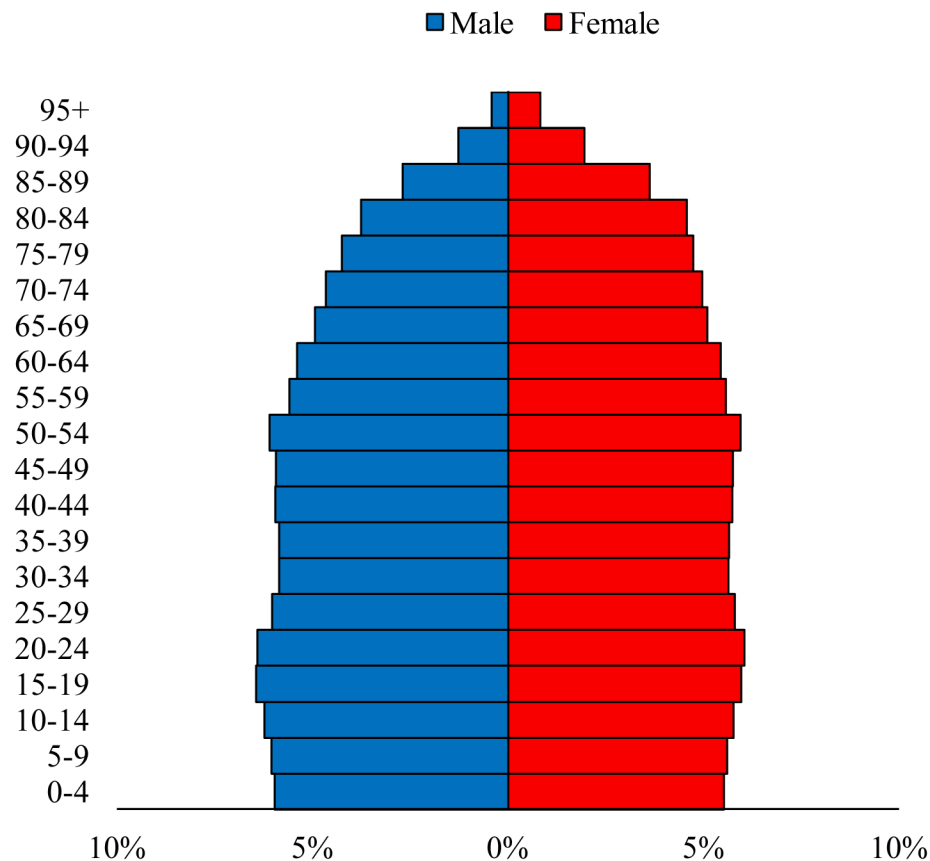

Population Pyramids of Ohio by County

Perry County Projected Population Pyramid, 2045

Ohio Projected Population Pyramid, 2045

Go to: <http://scripps.muohio.edu/content/population-pyramids-ohio-county-2010-2050> to download individual population pyramids (PDF, J-PEG, TIFF formats available).

Note: Population pyramids display % of populations by 5 years age groups.

Citation: Mehdizadeh, S., Ritchey, P. N., Tipsuk, P., & Yamashita, T. (2012). Population Pyramids of Ohio by County. Scripps Gerontology Center, Miami University, Oxford, OH.