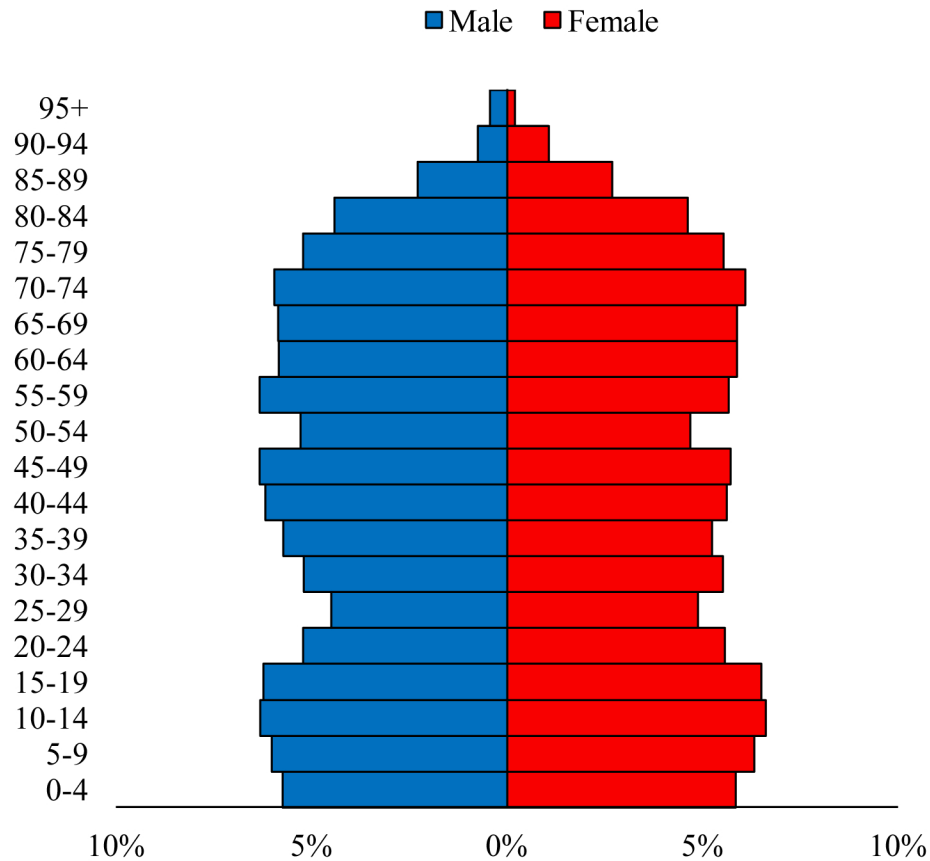

Population Pyramids of Ohio by County

Perry County Projected Population Pyramid, 2040

Ohio Projected Population Pyramid, 2040

Go to: <http://scripps.muohio.edu/content/population-pyramids-ohio-county-2010-2050> to download individual population pyramids (PDF, J-PEG, TIFF formats available).

Note: Population pyramids display % of populations by 5 years age groups.

Citation: Mehdizadeh, S., Ritchey, P. N., Tipsuk, P., & Yamashita, T. (2012). Population Pyramids of Ohio by County. Scripps Gerontology Center, Miami University, Oxford, OH.