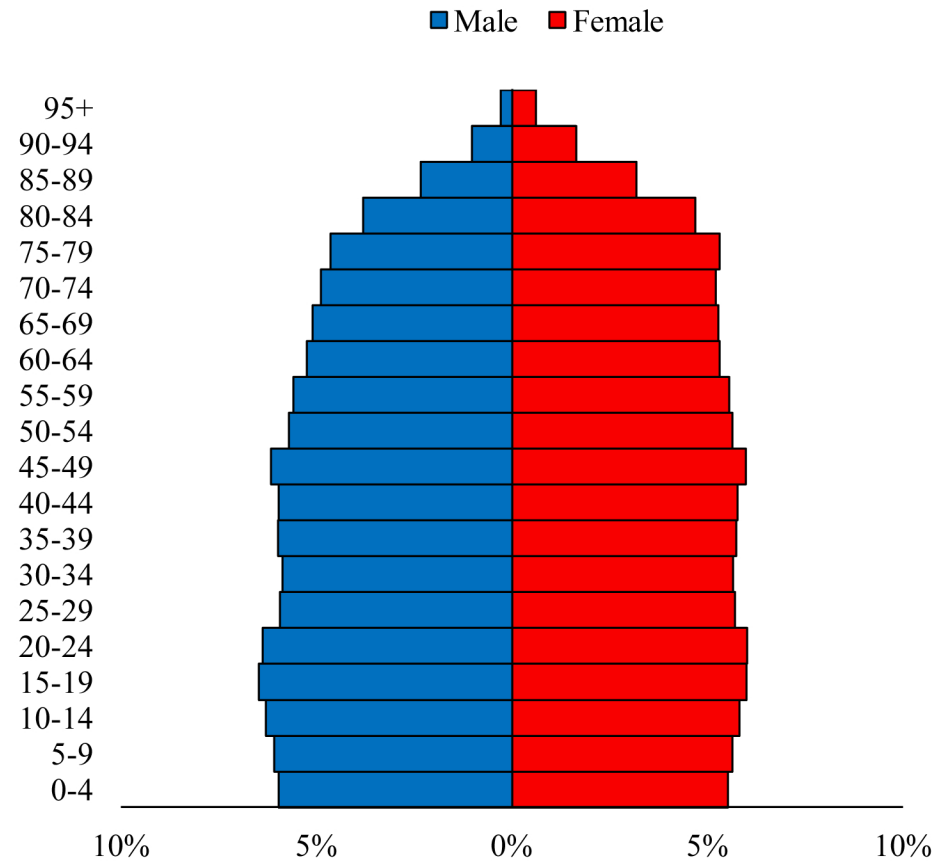

Population Pyramids of Ohio by County

Perry County Projected Population Pyramid, 2040

Ohio Projected Population Pyramid, 2040

Go to: <http://scripps.muohio.edu/content/population-pyramids-ohio-county-2010-2050> to download individual population pyramids (PDF, J-PEG, TIFF formats available).

Note: Population pyramids display % of populations by 5 years age groups.

Citation: Mehdizadeh, S., Ritchey, P. N., Tipsuk, P., & Yamashita, T. (2012). Population Pyramids of Ohio by County. Scripps Gerontology Center, Miami University, Oxford, OH.