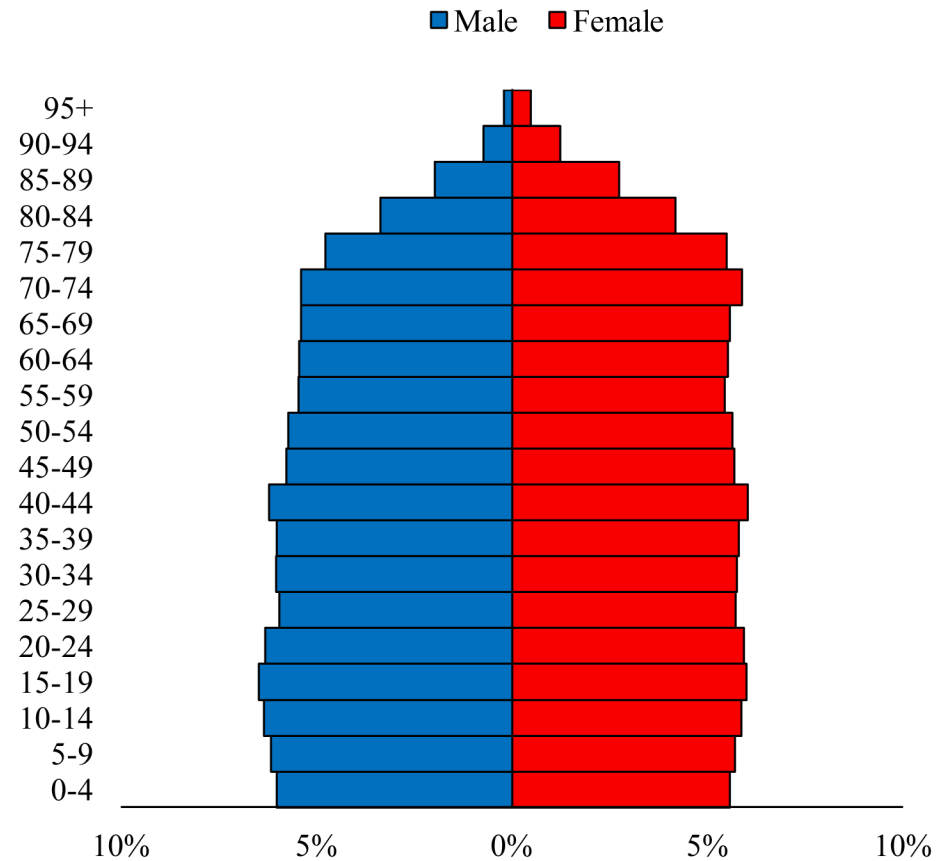

Population Pyramids of Ohio by County

Perry County Projected Population Pyramid, 2035

Ohio Projected Population Pyramid, 2035

Go to: <http://scripps.muohio.edu/content/population-pyramids-ohio-county-2010-2050> to download individual population pyramids (PDF, J-PEG, TIFF formats available).

Note: Population pyramids display % of populations by 5 years age groups.

Citation: Mehdizadeh, S., Ritchey, P. N., Tipsuk, P., & Yamashita, T. (2012). Population Pyramids of Ohio by County. Scripps Gerontology Center, Miami University, Oxford, OH.