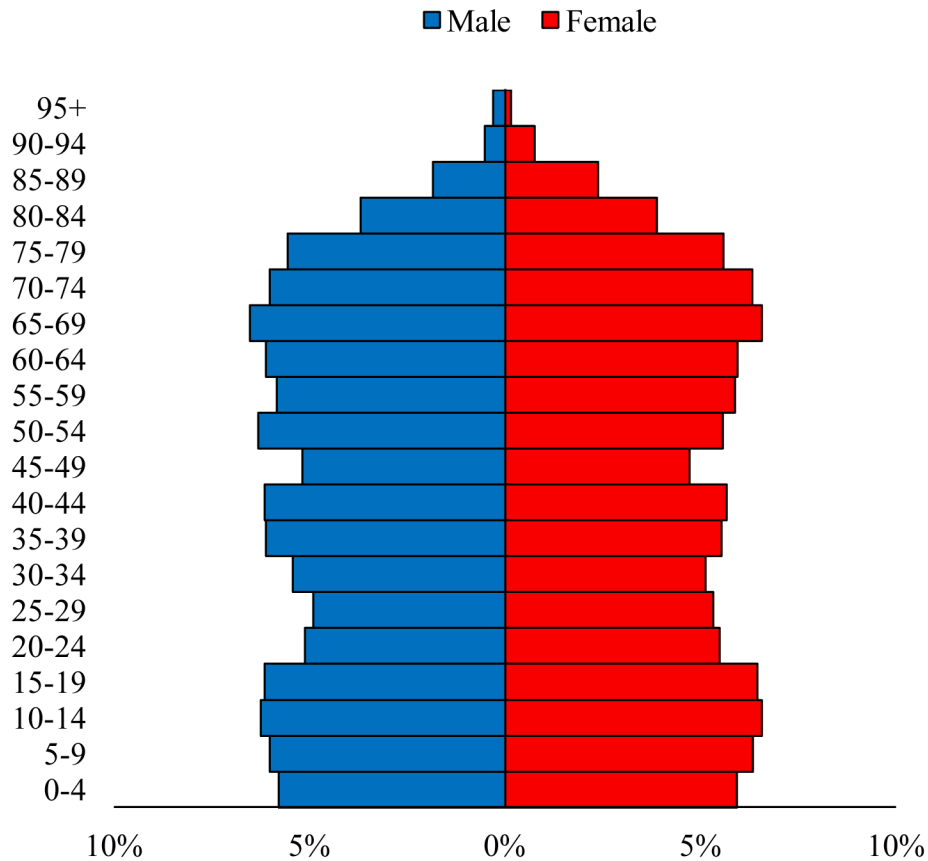

Population Pyramids of Ohio by County

Perry County Projected Population Pyramid, 2035

Ohio Projected Population Pyramid, 2035

Go to: <http://scripps.muohio.edu/content/population-pyramids-ohio-county-2010-2050> to download individual population pyramids (PDF, J-PEG, TIFF formats available).

Note: Population pyramids display % of populations by 5 years age groups.

Citation: Mehdizadeh, S., Ritchey, P. N., Tipsuk, P., & Yamashita, T. (2012). Population Pyramids of Ohio by County. Scripps Gerontology Center, Miami University, Oxford, OH.