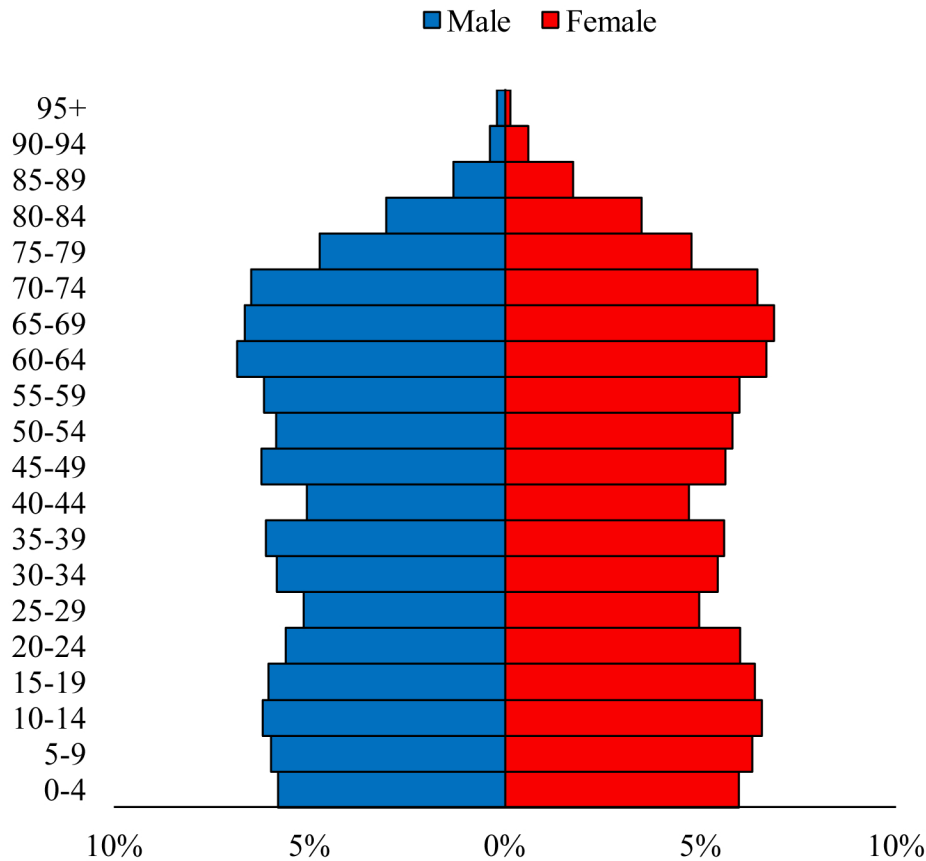

Population Pyramids of Ohio by County

Perry County Projected Population Pyramid, 2030

Ohio Projected Population Pyramid, 2030

Go to: <http://scripps.muohio.edu/content/population-pyramids-ohio-county-2010-2050> to download individual population pyramids (PDF, J-PEG, TIFF formats available).

Note: Population pyramids display % of populations by 5 years age groups.

Citation: Mehdizadeh, S., Ritchey, P. N., Tipsuk, P., & Yamashita, T. (2012). Population Pyramids of Ohio by County. Scripps Gerontology Center, Miami University, Oxford, OH.