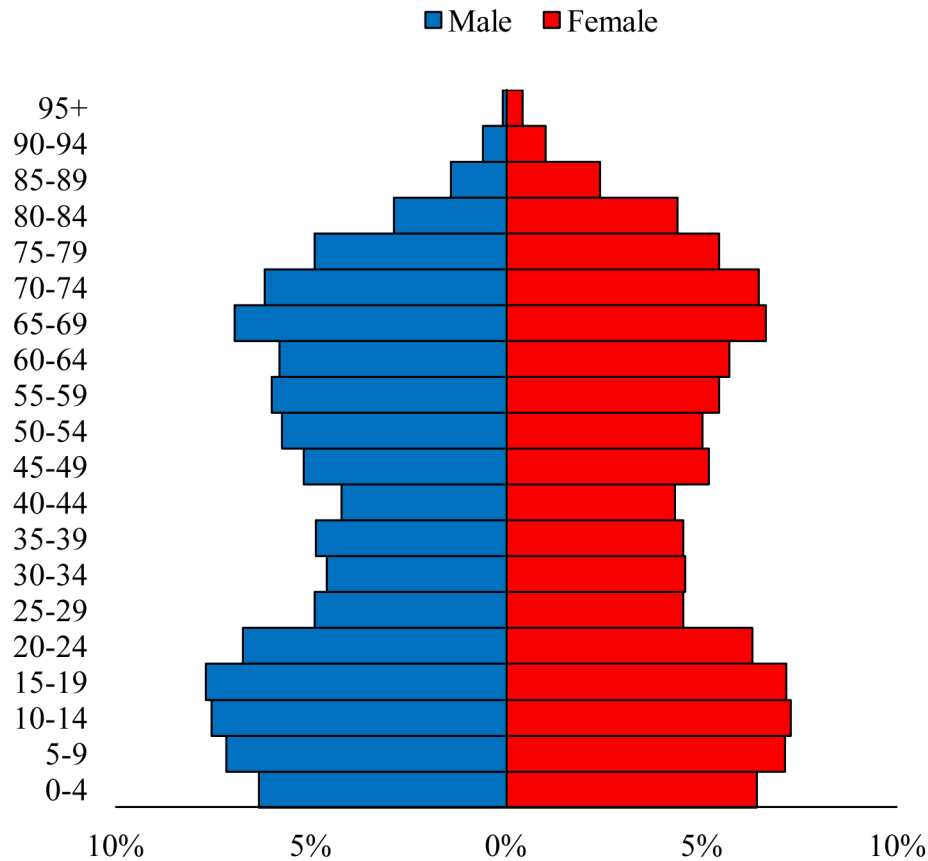

Population Pyramids of Ohio by County

Paulding County Projected Population Pyramid, 2030

Ohio Projected Population Pyramid, 2030

Go to: <http://scripps.muohio.edu/content/population-pyramids-ohio-county-2010-2050> to download individual population pyramids (PDF, J-PEG, TIFF formats available).

Note: Population pyramids display % of populations by 5 years age groups.

Citation: Mehdizadeh, S., Ritchey, P. N., Tipsuk, P., & Yamashita, T. (2012). Population Pyramids of Ohio by County. Scripps Gerontology Center, Miami University, Oxford, OH.