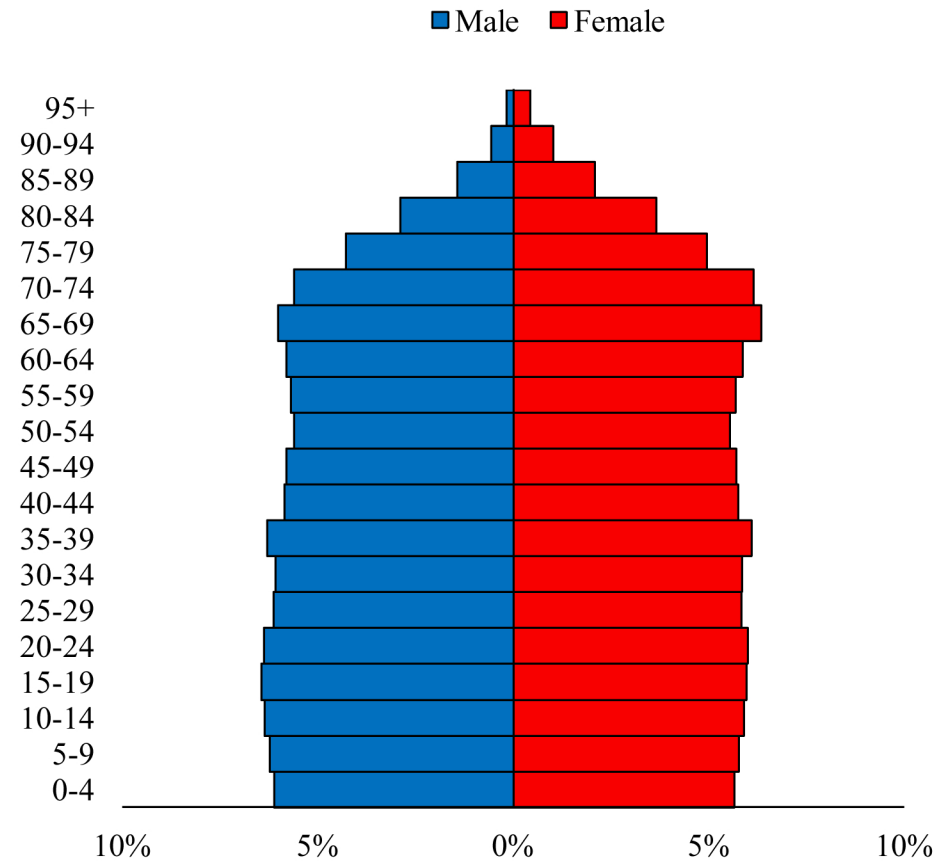

Population Pyramids of Ohio by County

Paulding County Projected Population Pyramid, 2030

Ohio Projected Population Pyramid, 2030

Go to: <http://scripps.muohio.edu/content/population-pyramids-ohio-county-2010-2050> to download individual population pyramids (PDF, J-PEG, TIFF formats available).

Note: Population pyramids display % of populations by 5 years age groups.

Citation: Mehdizadeh, S., Ritchey, P. N., Tipsuk, P., & Yamashita, T. (2012). Population Pyramids of Ohio by County. Scripps Gerontology Center, Miami University, Oxford, OH.