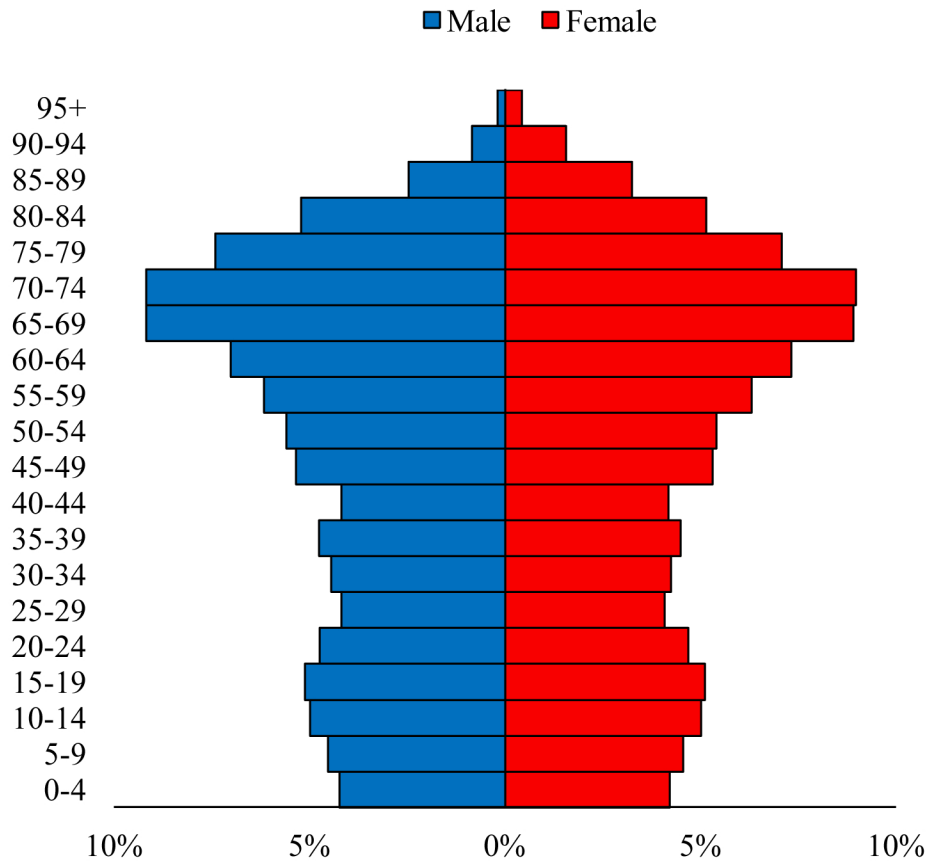

Population Pyramids of Ohio by County

Ottawa County Projected Population Pyramid, 2030

Ohio Projected Population Pyramid, 2030

Go to: <http://scripps.muohio.edu/content/population-pyramids-ohio-county-2010-2050> to download individual population pyramids (PDF, J-PEG, TIFF formats available).

Note: Population pyramids display % of populations by 5 years age groups.

Citation: Mehdizadeh, S., Ritchey, P. N., Tipsuk, P., & Yamashita, T. (2012). Population Pyramids of Ohio by County. Scripps Gerontology Center, Miami University, Oxford, OH.