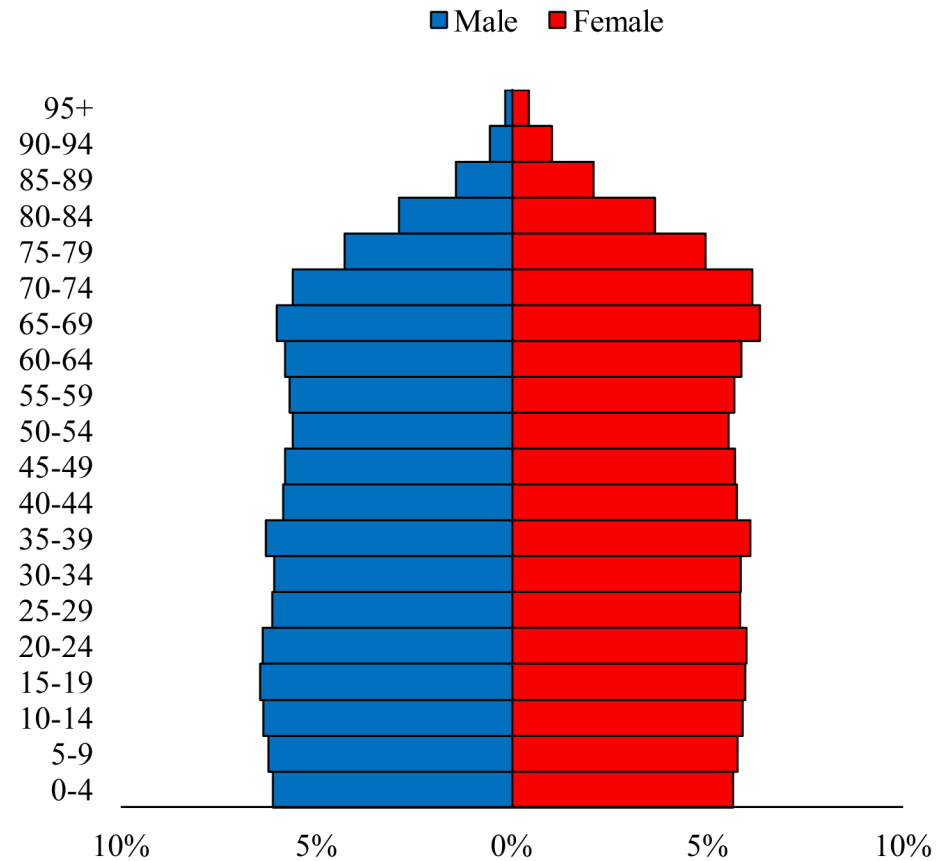

Population Pyramids of Ohio by County

Ottawa County Projected Population Pyramid, 2030

Ohio Projected Population Pyramid, 2030

Go to: <http://scripps.muohio.edu/content/population-pyramids-ohio-county-2010-2050> to download individual population pyramids (PDF, J-PEG, TIFF formats available).

Note: Population pyramids display % of populations by 5 years age groups.

Citation: Mehdizadeh, S., Ritchey, P. N., Tipsuk, P., & Yamashita, T. (2012). Population Pyramids of Ohio by County. Scripps Gerontology Center, Miami University, Oxford, OH.