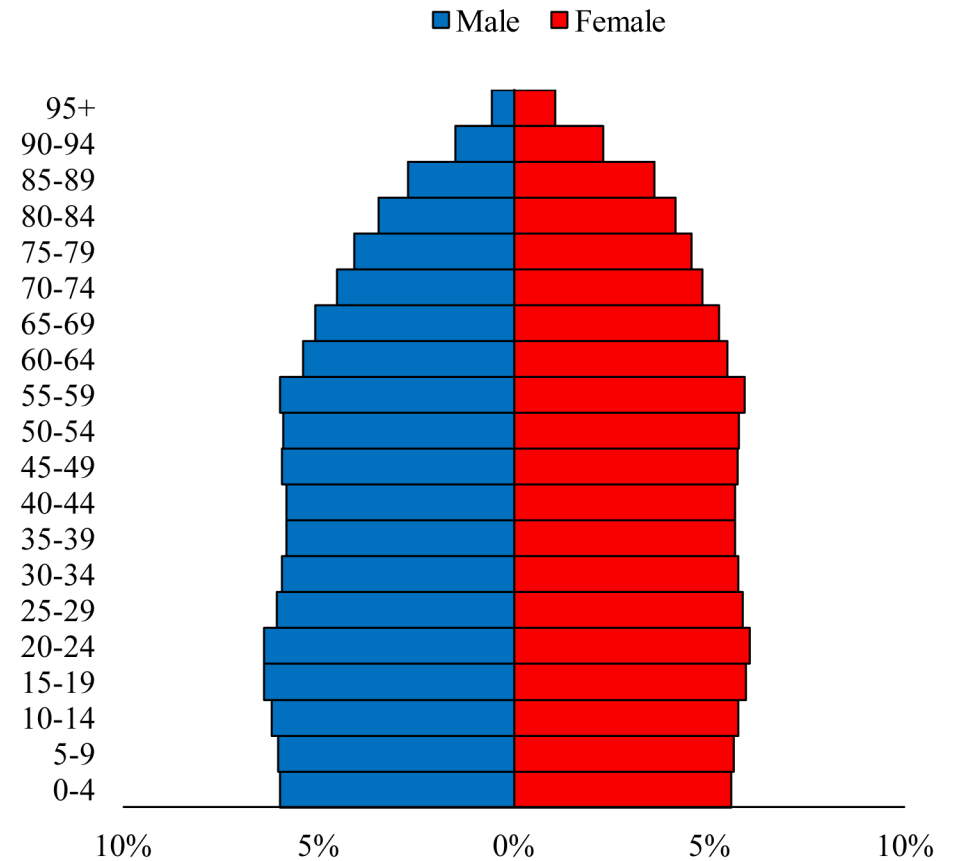

Population Pyramids of Ohio by County

Noble County Projected Population Pyramid, 2050

Ohio Projected Population Pyramid, 2050

Go to: <http://scripps.muohio.edu/content/population-pyramids-ohio-county-2010-2050> to download individual population pyramids (PDF, J-PEG, TIFF formats available).

Note: Population pyramids display % of populations by 5 years age groups.

Citation: Mehdizadeh, S., Ritchey, P. N., Tipsuk, P., & Yamashita, T. (2012). Population Pyramids of Ohio by County. Scripps Gerontology Center, Miami University, Oxford, OH.