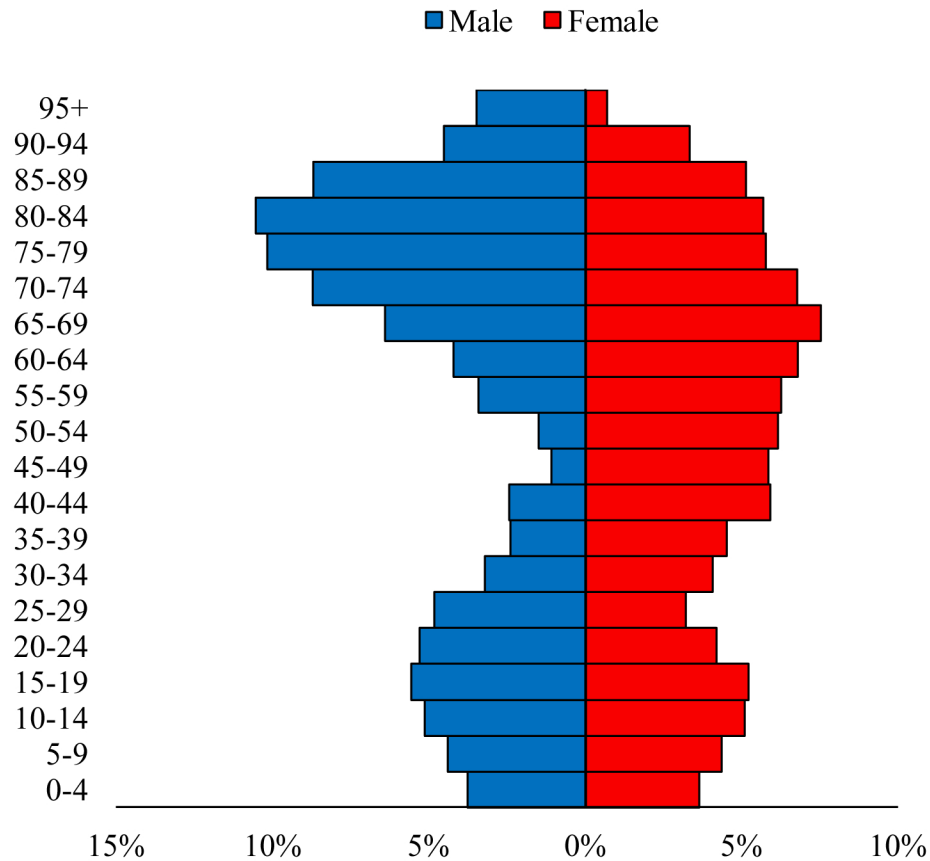

Population Pyramids of Ohio by County

Noble County Projected Population Pyramid, 2050

Ohio Projected Population Pyramid, 2050

Go to: <http://scripps.muohio.edu/content/population-pyramids-ohio-county-2010-2050> to download individual population pyramids (PDF, J-PEG, TIFF formats available).

Note: Population pyramids display % of populations by 5 years age groups.

Citation: Mehdizadeh, S., Ritchey, P. N., Tipsuk, P., & Yamashita, T. (2012). Population Pyramids of Ohio by County. Scripps Gerontology Center, Miami University, Oxford, OH.