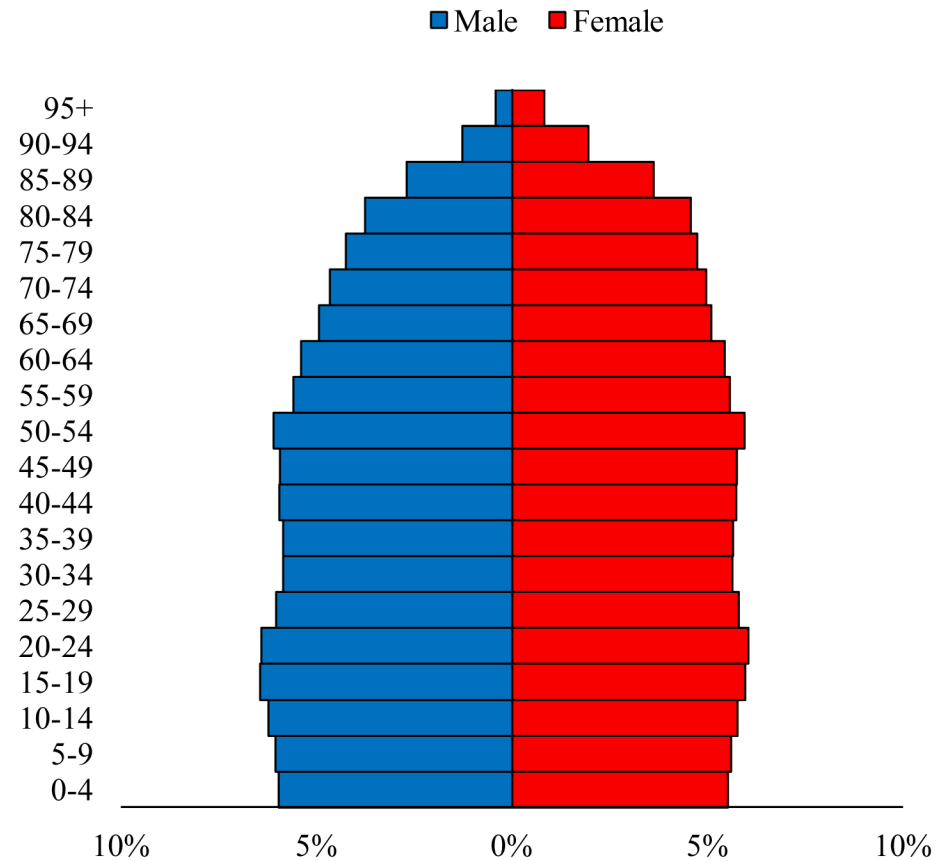

Population Pyramids of Ohio by County

Noble County Projected Population Pyramid, 2045

Ohio Projected Population Pyramid, 2045

Go to: <http://scripps.muohio.edu/content/population-pyramids-ohio-county-2010-2050> to download individual population pyramids (PDF, J-PEG, TIFF formats available).

Note: Population pyramids display % of populations by 5 years age groups.

Citation: Mehdizadeh, S., Ritchey, P. N., Tipsuk, P., & Yamashita, T. (2012). Population Pyramids of Ohio by County. Scripps Gerontology Center, Miami University, Oxford, OH.