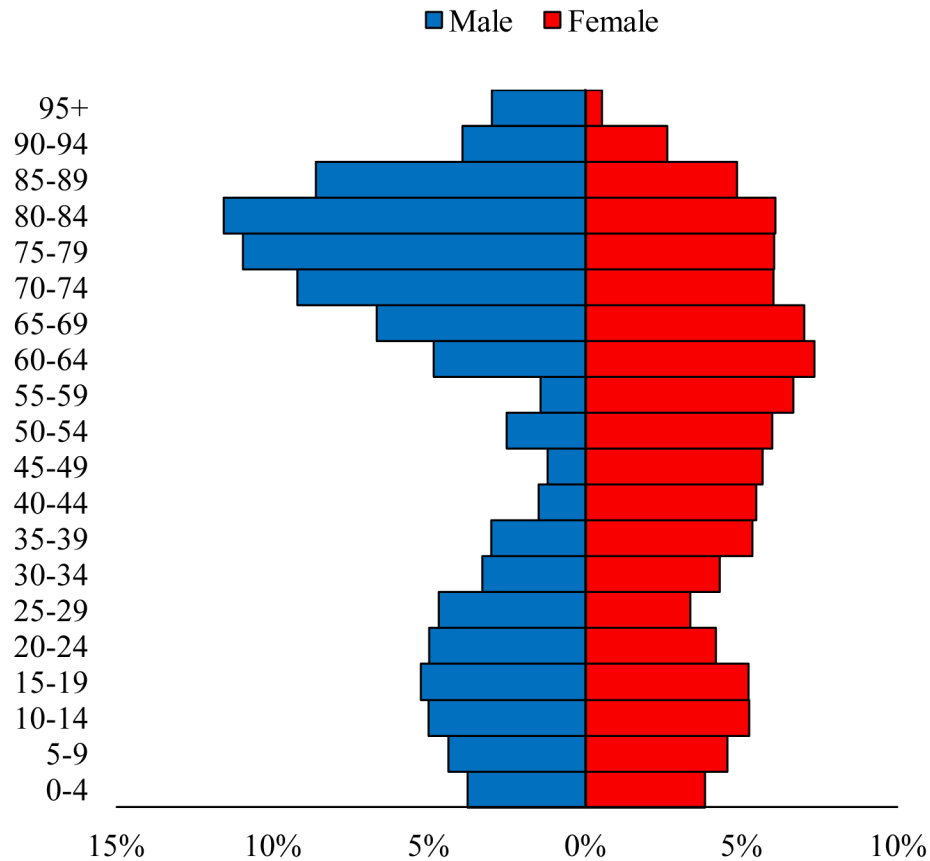

Population Pyramids of Ohio by County

Noble County Projected Population Pyramid, 2045

Ohio Projected Population Pyramid, 2045

Go to: <http://scripps.muohio.edu/content/population-pyramids-ohio-county-2010-2050> to download individual population pyramids (PDF, J-PEG, TIFF formats available).

Note: Population pyramids display % of populations by 5 years age groups.

Citation: Mehdizadeh, S., Ritchey, P. N., Tipsuk, P., & Yamashita, T. (2012). Population Pyramids of Ohio by County. Scripps Gerontology Center, Miami University, Oxford, OH.