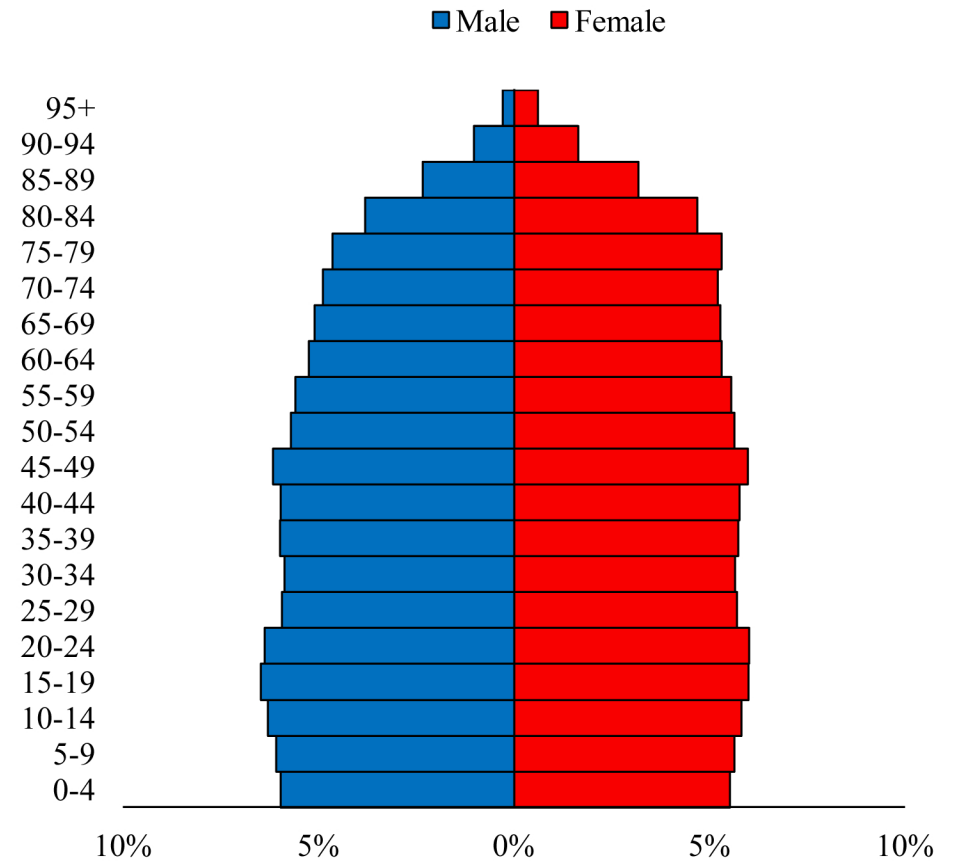

Population Pyramids of Ohio by County

Noble County Projected Population Pyramid, 2040

Ohio Projected Population Pyramid, 2040

Go to: <http://scripps.muohio.edu/content/population-pyramids-ohio-county-2010-2050> to download individual population pyramids (PDF, J-PEG, TIFF formats available).

Note: Population pyramids display % of populations by 5 years age groups.

Citation: Mehdizadeh, S., Ritchey, P. N., Tipsuk, P., & Yamashita, T. (2012). Population Pyramids of Ohio by County. Scripps Gerontology Center, Miami University, Oxford, OH.