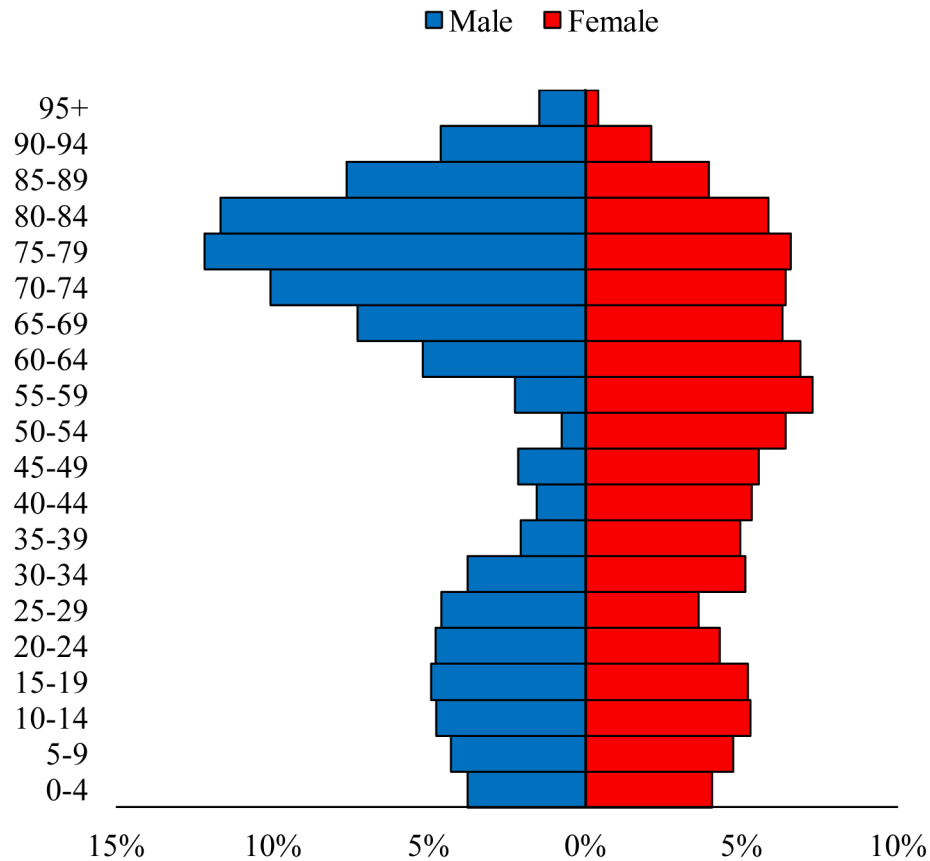

Population Pyramids of Ohio by County

Noble County Projected Population Pyramid, 2040

Ohio Projected Population Pyramid, 2040

Go to: <http://scripps.muohio.edu/content/population-pyramids-ohio-county-2010-2050> to download individual population pyramids (PDF, J-PEG, TIFF formats available).

Note: Population pyramids display % of populations by 5 years age groups.

Citation: Mehdizadeh, S., Ritchey, P. N., Tipsuk, P., & Yamashita, T. (2012). Population Pyramids of Ohio by County. Scripps Gerontology Center, Miami University, Oxford, OH.