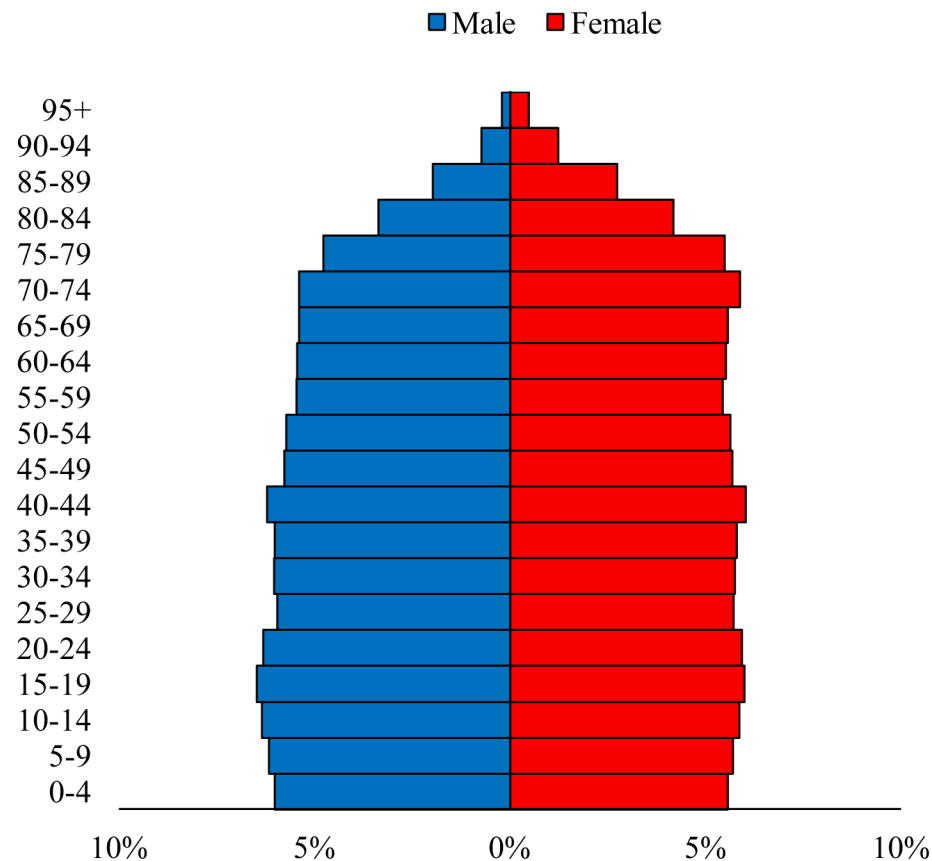

Population Pyramids of Ohio by County

Noble County Projected Population Pyramid, 2035

Ohio Projected Population Pyramid, 2035

Go to: <http://scripps.muohio.edu/content/population-pyramids-ohio-county-2010-2050> to download individual population pyramids (PDF, J-PEG, TIFF formats available).

Note: Population pyramids display % of populations by 5 years age groups.

Citation: Mehdizadeh, S., Ritchey, P. N., Tipsuk, P., & Yamashita, T. (2012). Population Pyramids of Ohio by County. Scripps Gerontology Center, Miami University, Oxford, OH.