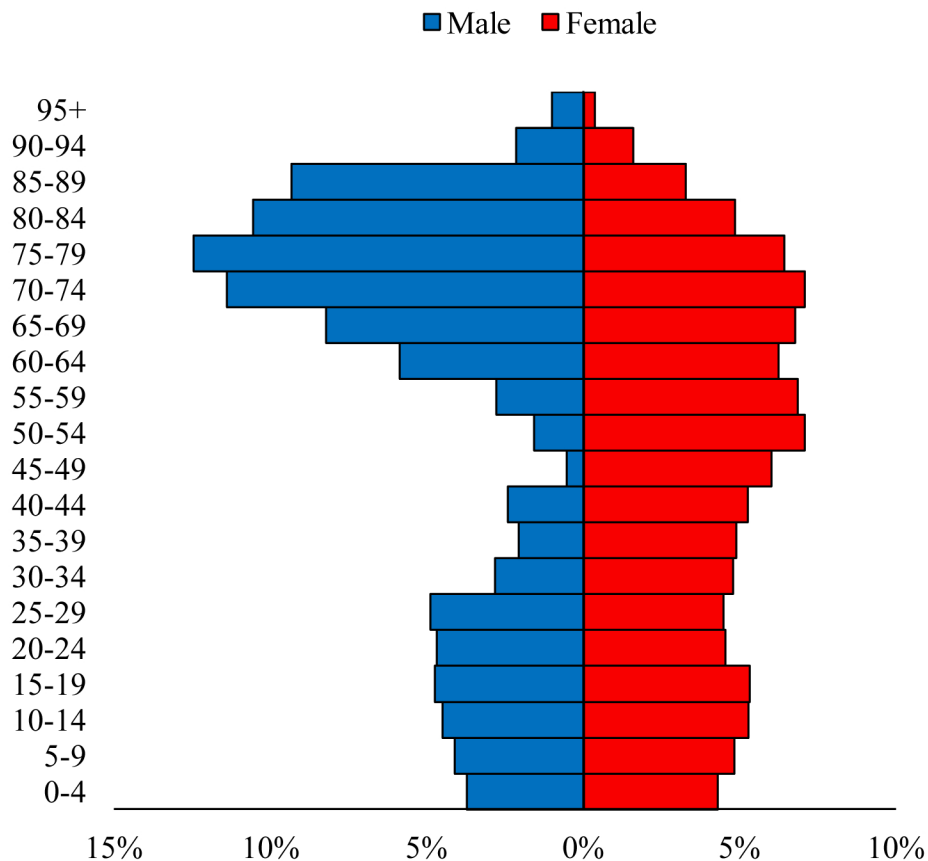

Population Pyramids of Ohio by County

Noble County Projected Population Pyramid, 2035

Ohio Projected Population Pyramid, 2035

Go to: <http://scripps.muohio.edu/content/population-pyramids-ohio-county-2010-2050> to download individual population pyramids (PDF, J-PEG, TIFF formats available).

Note: Population pyramids display % of populations by 5 years age groups.

Citation: Mehdizadeh, S., Ritchey, P. N., Tipsuk, P., & Yamashita, T. (2012). Population Pyramids of Ohio by County. Scripps Gerontology Center, Miami University, Oxford, OH.