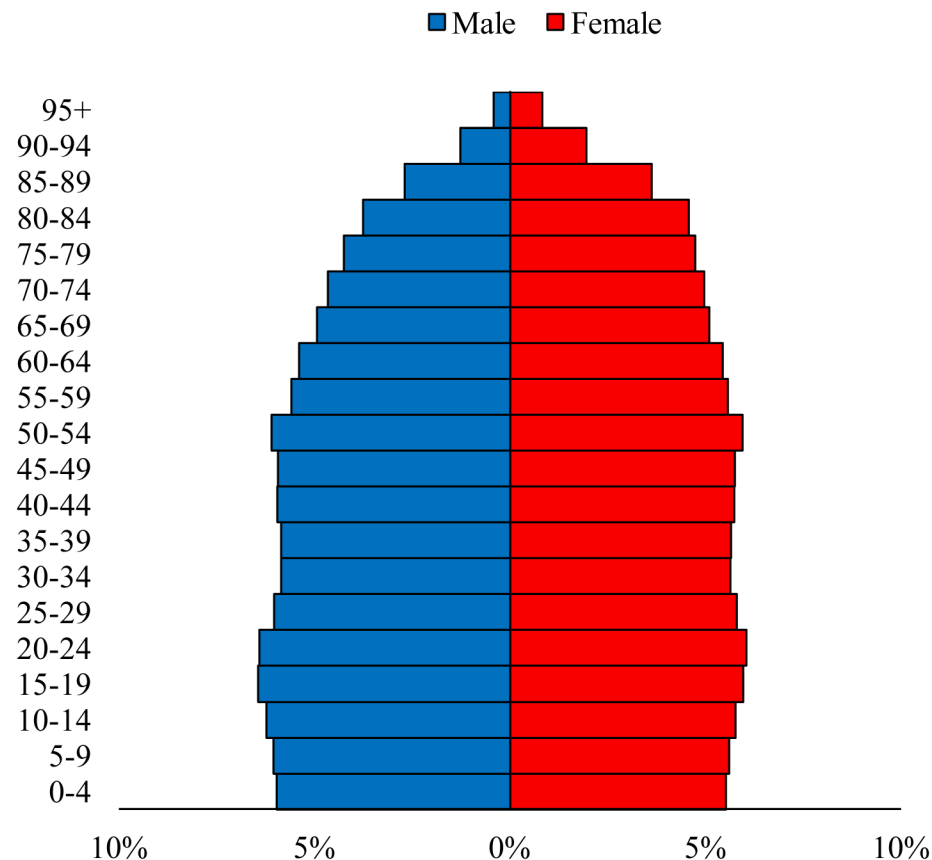

Population Pyramids of Ohio by County

Morrow County Projected Population Pyramid, 2045

Ohio Projected Population Pyramid, 2045

Go to: <http://scripps.muohio.edu/content/population-pyramids-ohio-county-2010-2050> to download individual population pyramids (PDF, J-PEG, TIFF formats available).

Note: Population pyramids display % of populations by 5 years age groups.

Citation: Mehdizadeh, S., Ritchey, P. N., Tipsuk, P., & Yamashita, T. (2012). Population Pyramids of Ohio by County. Scripps Gerontology Center, Miami University, Oxford, OH.