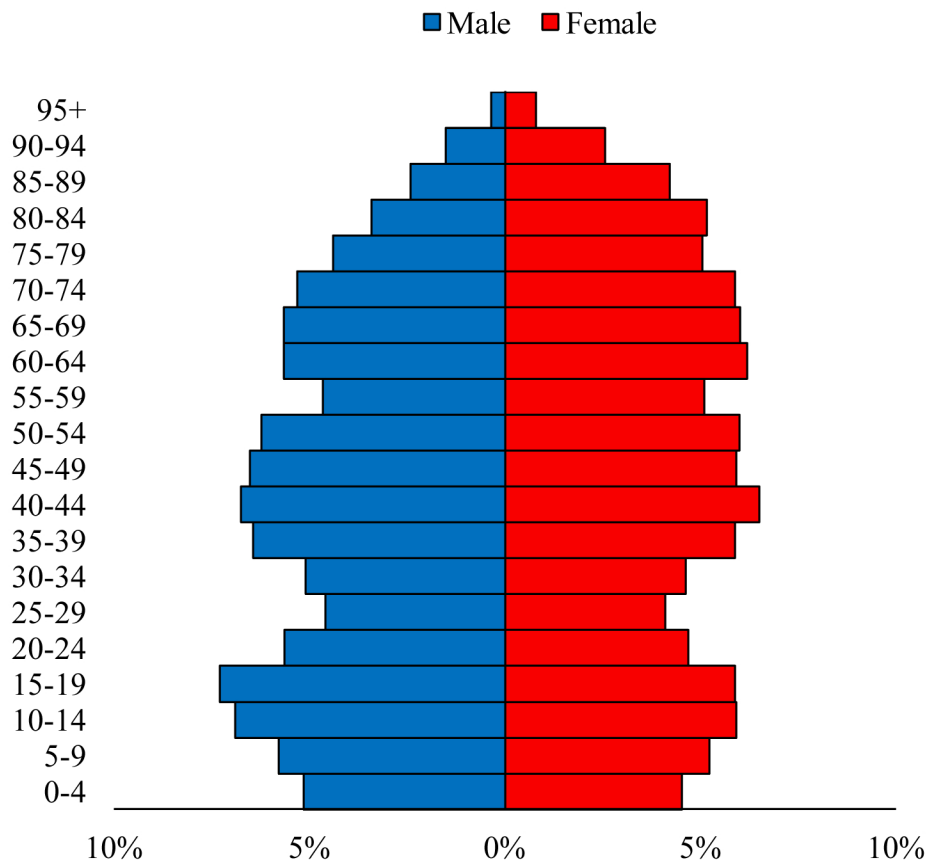

Population Pyramids of Ohio by County

Morrow County Projected Population Pyramid, 2045

Ohio Projected Population Pyramid, 2045

Go to: <http://scripps.muohio.edu/content/population-pyramids-ohio-county-2010-2050> to download individual population pyramids (PDF, J-PEG, TIFF formats available).

Note: Population pyramids display % of populations by 5 years age groups.

Citation: Mehdizadeh, S., Ritchey, P. N., Tipsuk, P., & Yamashita, T. (2012). Population Pyramids of Ohio by County. Scripps Gerontology Center, Miami University, Oxford, OH.