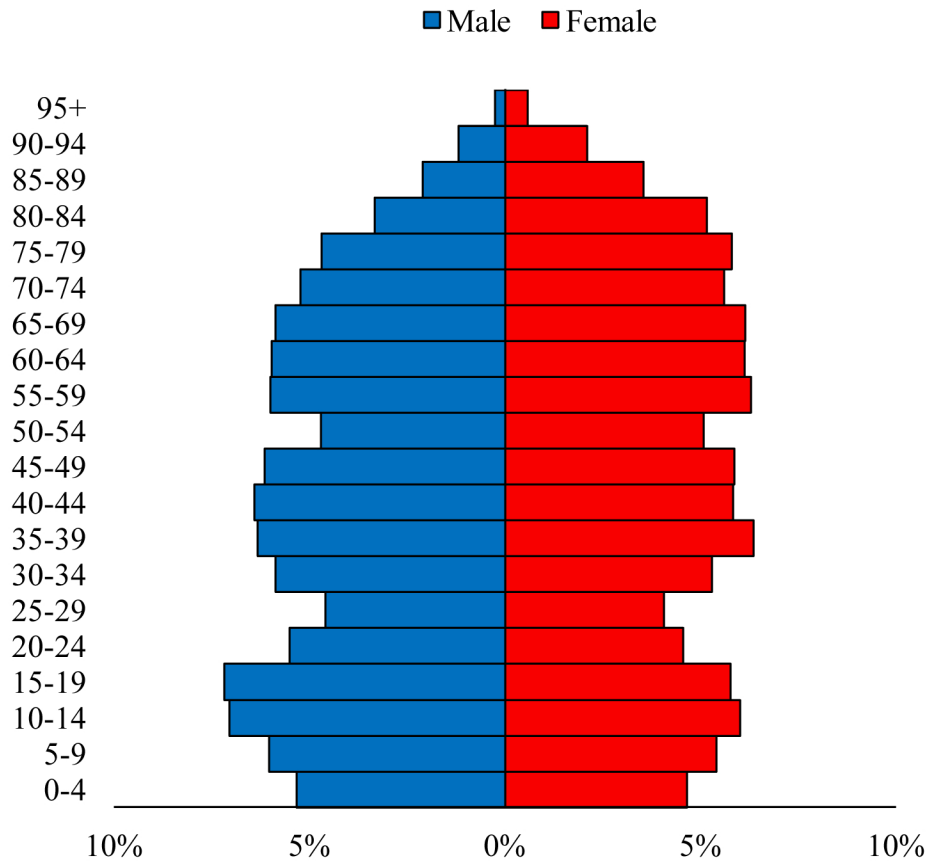

# Population Pyramids of Ohio by County

Morrow County Projected Population Pyramid, 2040

Ohio Projected Population Pyramid, 2040

**Go to:** <http://scripps.muohio.edu/content/population-pyramids-ohio-county-2010-2050> to download individual population pyramids (PDF, J-PEG, TIFF formats available).

**Note:** Population pyramids display % of populations by 5 years age groups.

**Citation:** Mehdizadeh, S., Ritchey, P. N., Tipsuk, P., & Yamashita, T. (2012). Population Pyramids of Ohio by County. Scripps Gerontology Center, Miami University, Oxford, OH.