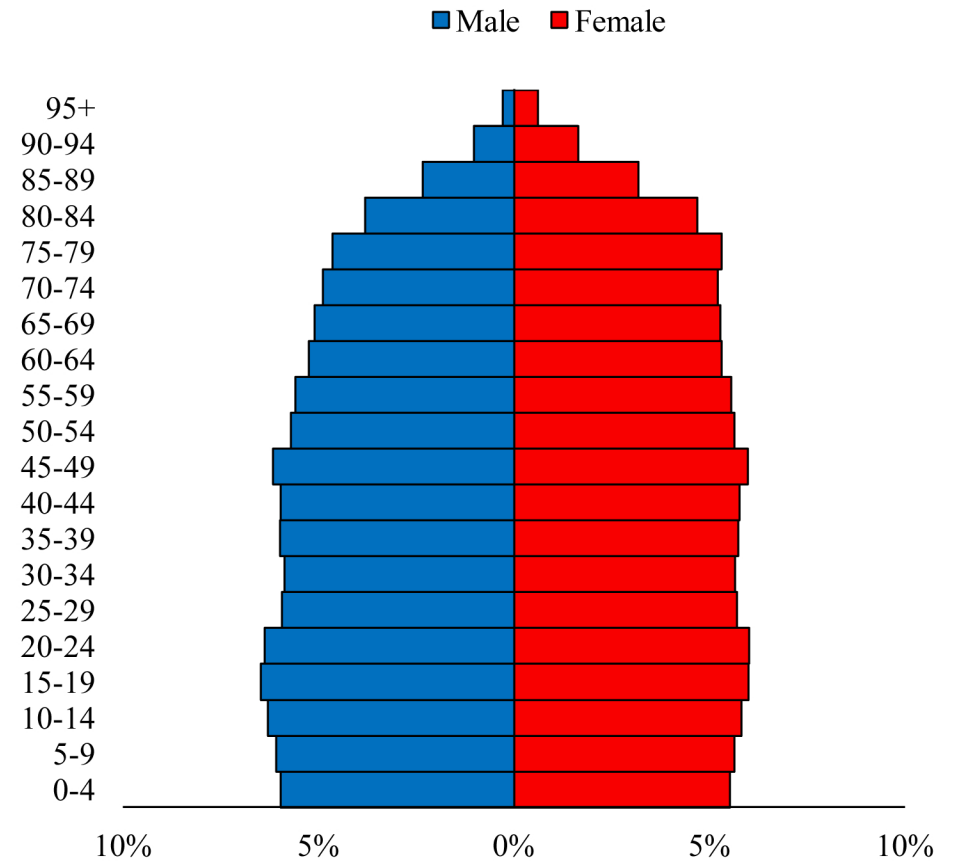

# Population Pyramids of Ohio by County

Morrow County Projected Population Pyramid, 2040

Ohio Projected Population Pyramid, 2040

**Go to:** <http://scripps.muohio.edu/content/population-pyramids-ohio-county-2010-2050> to download individual population pyramids (PDF, J-PEG, TIFF formats available).

**Note:** Population pyramids display % of populations by 5 years age groups.

**Citation:** Mehdizadeh, S., Ritchey, P. N., Tipsuk, P., & Yamashita, T. (2012). Population Pyramids of Ohio by County. Scripps Gerontology Center, Miami University, Oxford, OH.