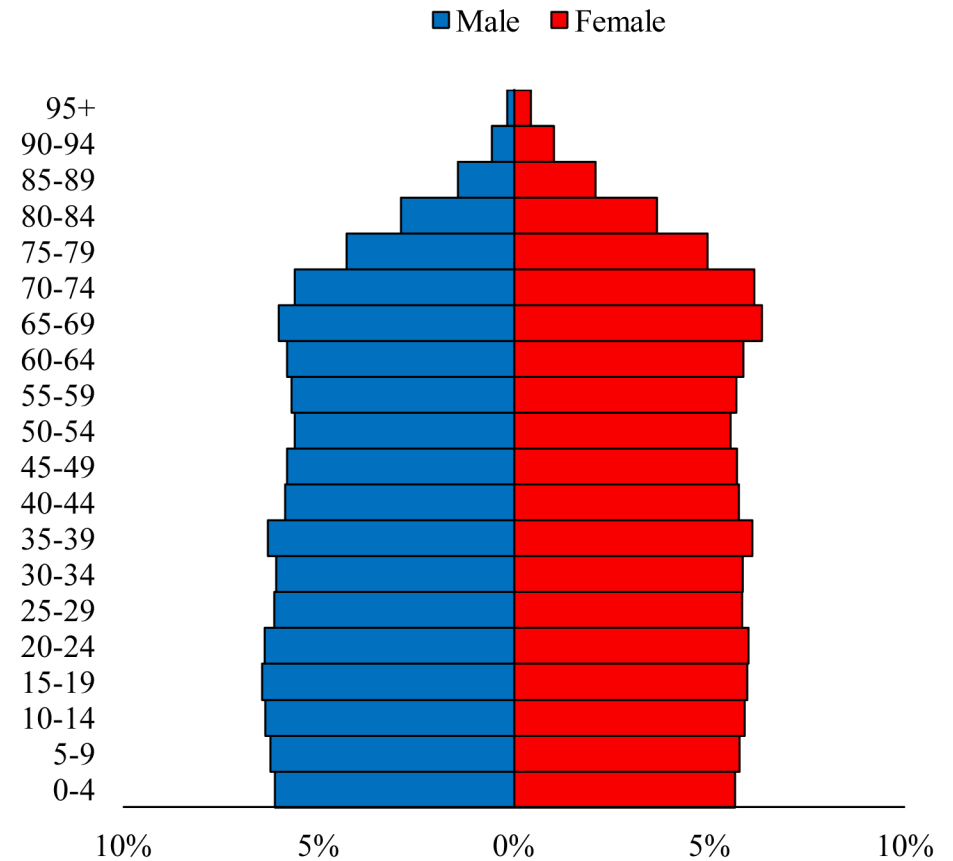

Population Pyramids of Ohio by County

Morrow County Projected Population Pyramid, 2030

Ohio Projected Population Pyramid, 2030

Go to: <http://scripps.muohio.edu/content/population-pyramids-ohio-county-2010-2050> to download individual population pyramids (PDF, J-PEG, TIFF formats available).

Note: Population pyramids display % of populations by 5 years age groups.

Citation: Mehdizadeh, S., Ritchey, P. N., Tipsuk, P., & Yamashita, T. (2012). Population Pyramids of Ohio by County. Scripps Gerontology Center, Miami University, Oxford, OH.