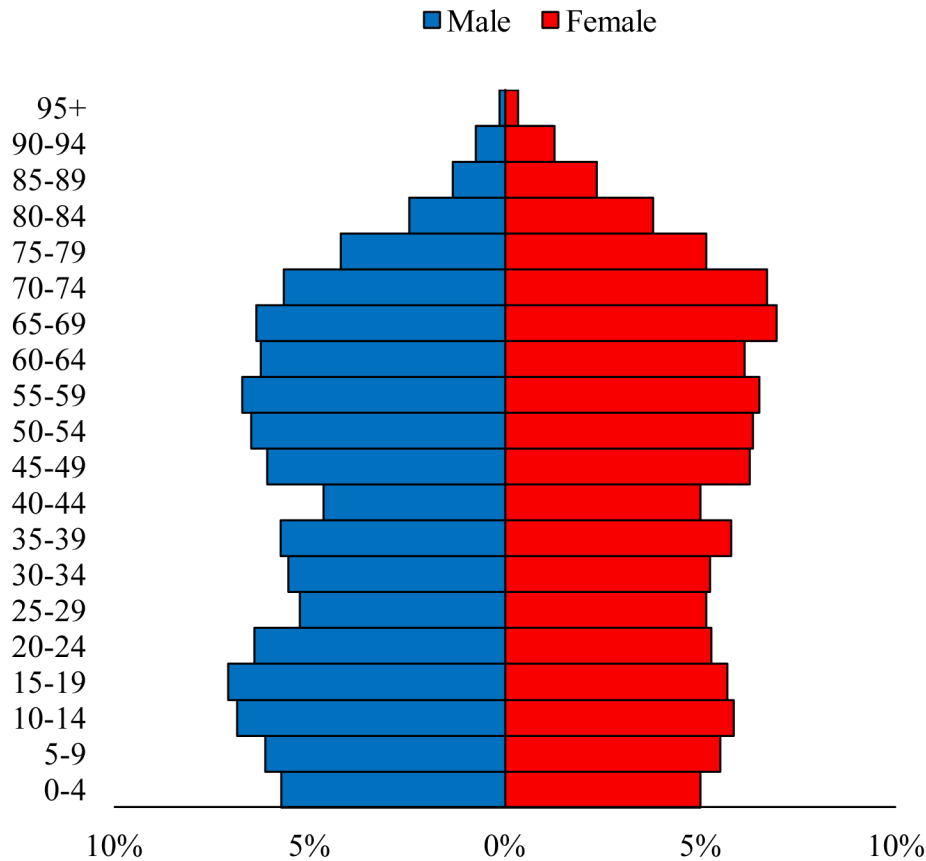

Population Pyramids of Ohio by County

Morrow County Projected Population Pyramid, 2030

Ohio Projected Population Pyramid, 2030

Go to: <http://scripps.muohio.edu/content/population-pyramids-ohio-county-2010-2050> to download individual population pyramids (PDF, J-PEG, TIFF formats available).

Note: Population pyramids display % of populations by 5 years age groups.

Citation: Mehdizadeh, S., Ritchey, P. N., Tipsuk, P., & Yamashita, T. (2012). Population Pyramids of Ohio by County. Scripps Gerontology Center, Miami University, Oxford, OH.