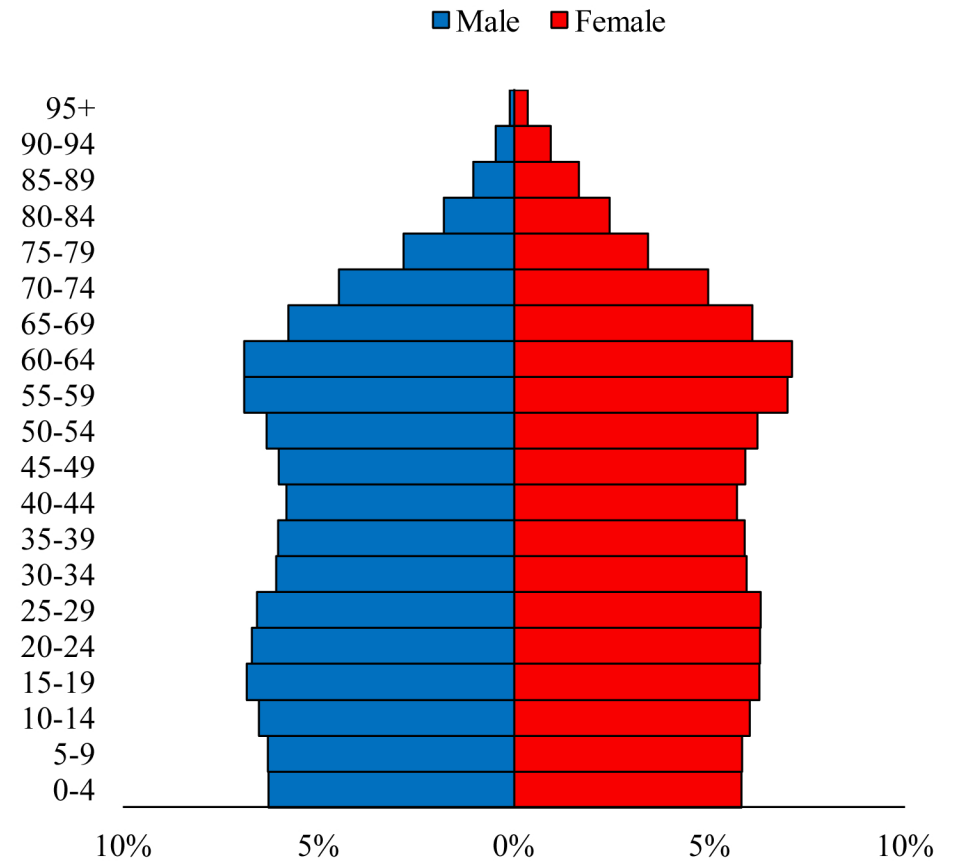

# Population Pyramids of Ohio by County

Morrow County Projected Population Pyramid, 2020

Ohio Projected Population Pyramid, 2020

**Go to:** <http://scripps.muohio.edu/content/population-pyramids-ohio-county-2010-2050> to download individual population pyramids (PDF, J-PEG, TIFF formats available).

**Note:** Population pyramids display % of populations by 5 years age groups.

**Citation:** Mehdizadeh, S., Ritchey, P. N., Tipsuk, P., & Yamashita, T. (2012). Population Pyramids of Ohio by County. Scripps Gerontology Center, Miami University, Oxford, OH.