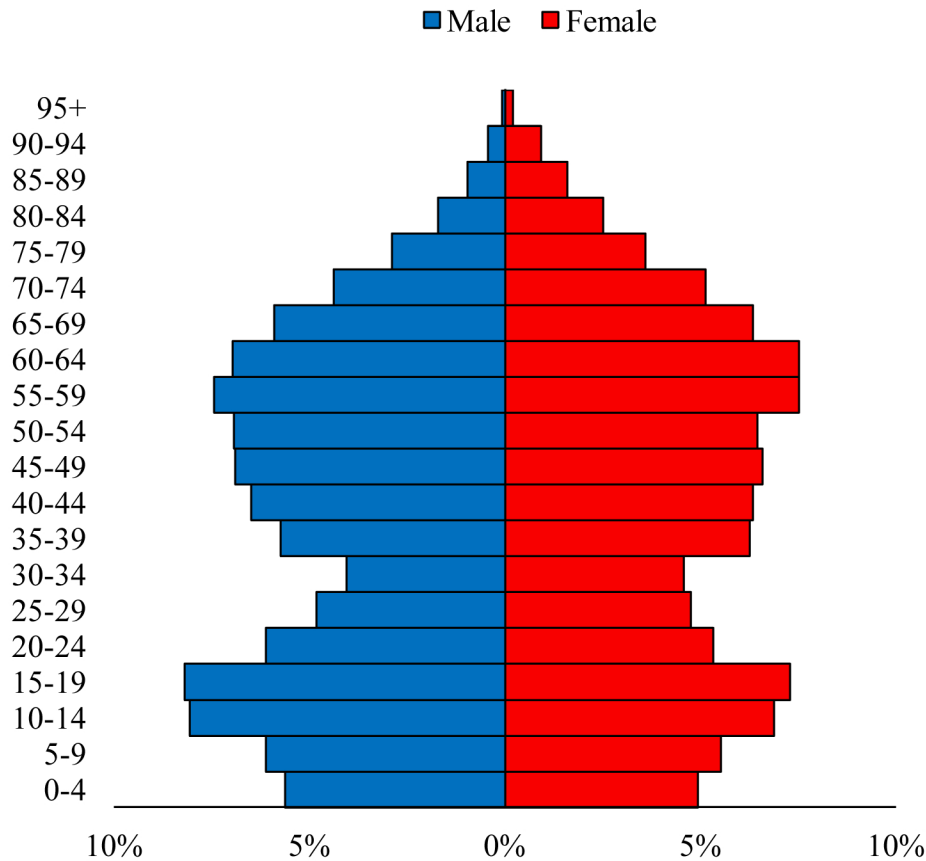

# Population Pyramids of Ohio by County

Morrow County Projected Population Pyramid, 2020

Ohio Projected Population Pyramid, 2020

**Go to:** <http://scripps.muohio.edu/content/population-pyramids-ohio-county-2010-2050> to download individual population pyramids (PDF, J-PEG, TIFF formats available).

**Note:** Population pyramids display % of populations by 5 years age groups.

**Citation:** Mehdizadeh, S., Ritchey, P. N., Tipsuk, P., & Yamashita, T. (2012). Population Pyramids of Ohio by County. Scripps Gerontology Center, Miami University, Oxford, OH.